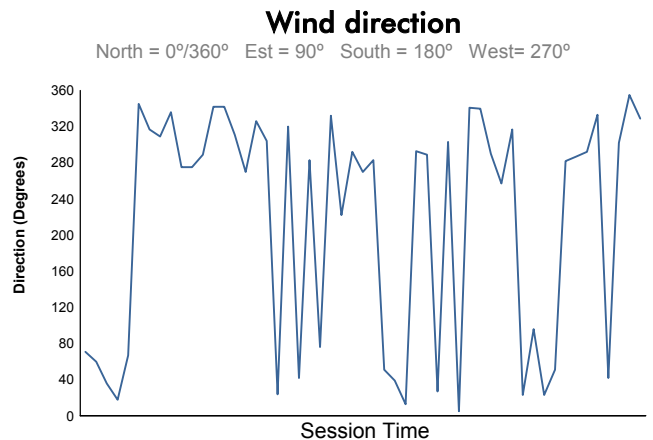

Computerised results and timing service
85° Edition des 24 Heures du Mans
ROAD TO LE MANS
Race 2
Weather Report

Track Status: **DRY**

Computerised results and timing service

85° Edition des 24 Heures du Mans

ROAD TO LE MANS

Race 2

Weather Report