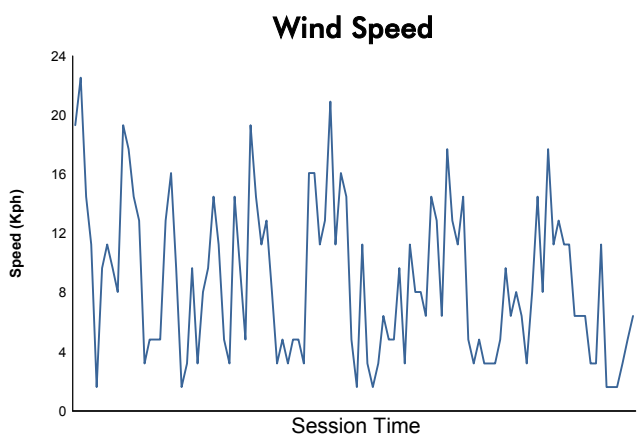

MLMC Collective Test Day
4 Hours of SPA-FRANCORCHAMPS
MLMC Afternoon Test

Weather Report

Track Status: **DRY**