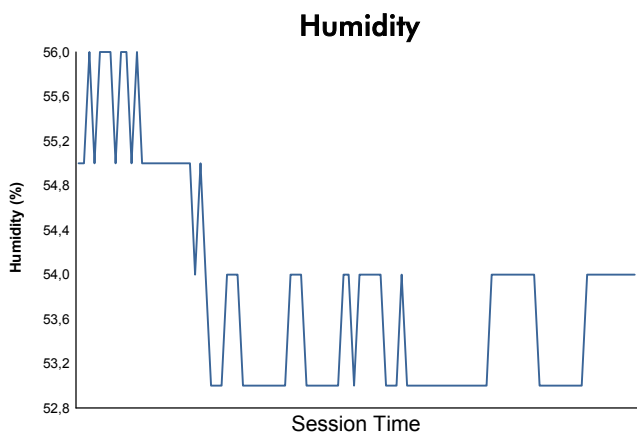

MLMC Collective Test Day
4 Hours of SPA-FRANCORCHAMPS
MLMC Afternoon Test

Weather Report

Track Status: **DRY**