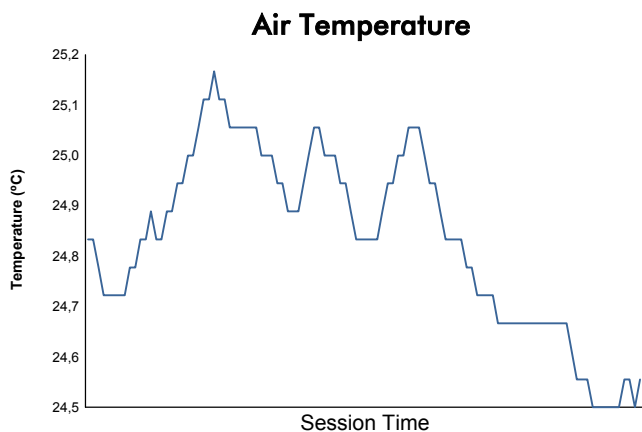

MLMC Collective Test Day
4 Hours of SPA-FRANCORCHAMPS
MLMC Afternoon Test

Weather Report

Track Status: **DRY**