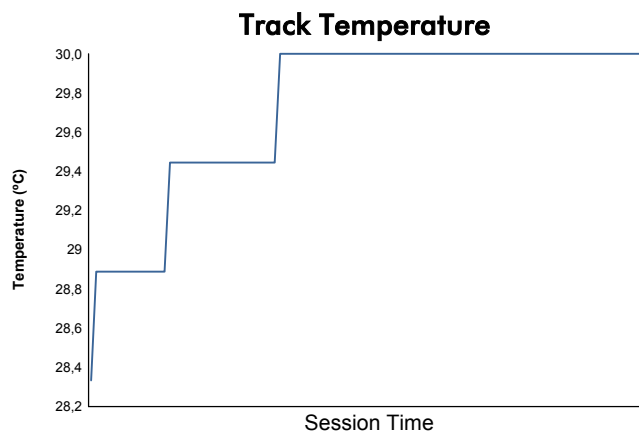

MLMC Collective Test Day
4 Hours of SPA-FRANCORCHAMPS
MLMC Afternoon Test

Weather Report

Track Status: **DRY**