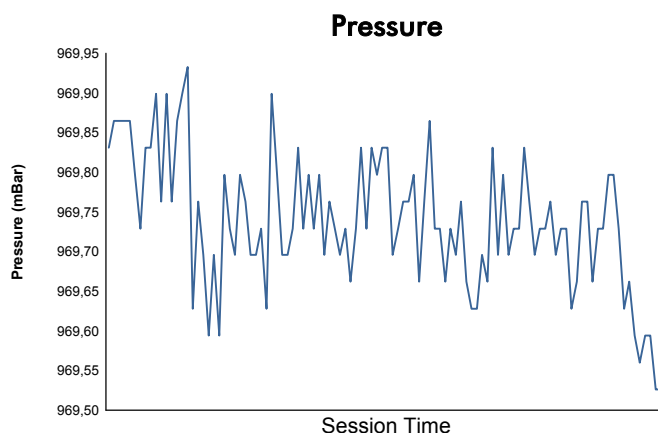

MLMC Collective Test Day
4 Hours of SPA-FRANCORCHAMPS
MLMC Afternoon Test

Weather Report

Track Status: **DRY**