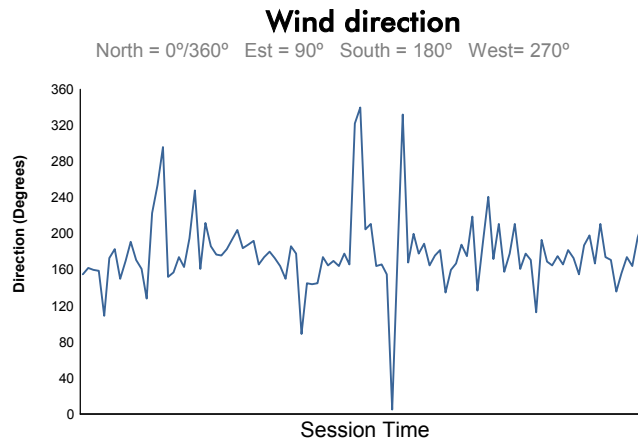

MLMC Collective Test Day
4 Hours of SPA-FRANCORCHAMPS
MLMC Afternoon Test

Weather Report

Track Status: **DRY**