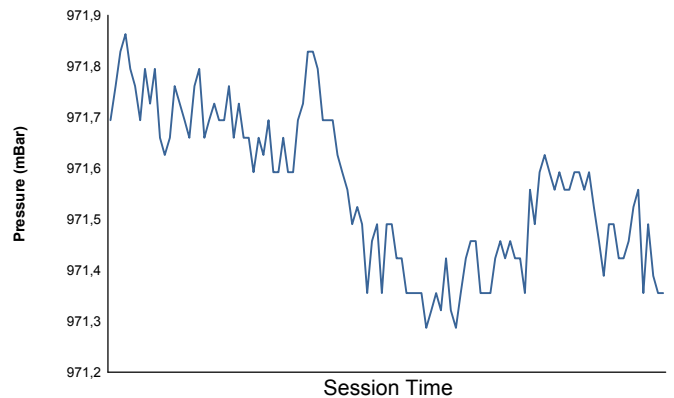

Michelin Le Mans Cup

SPA-Francorchamps Round

Race

Weather Report

Air Temperature

Track Temperature

Humidity

Pressure

Wind Speed

Wind direction

Track Status: **WET**