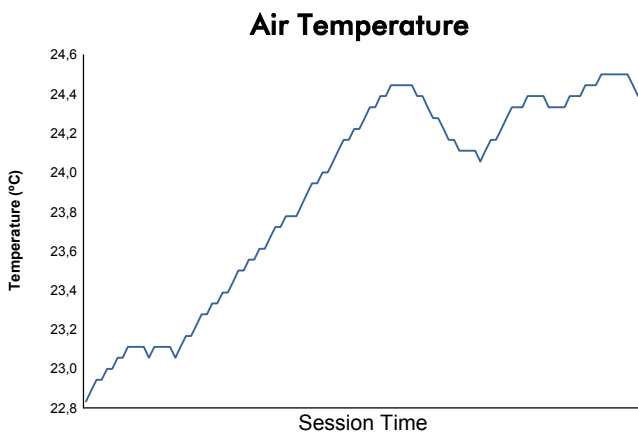

MLMC Collective Test Day

Portimao Round
Morning Session

Weather Report

Track Status: **DRY**