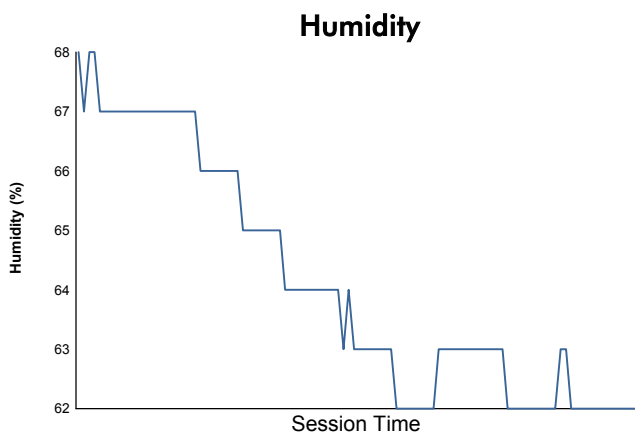

MLMC Collective Test Day

Portimao Round
Morning Session

Weather Report

Track Status: **DRY**