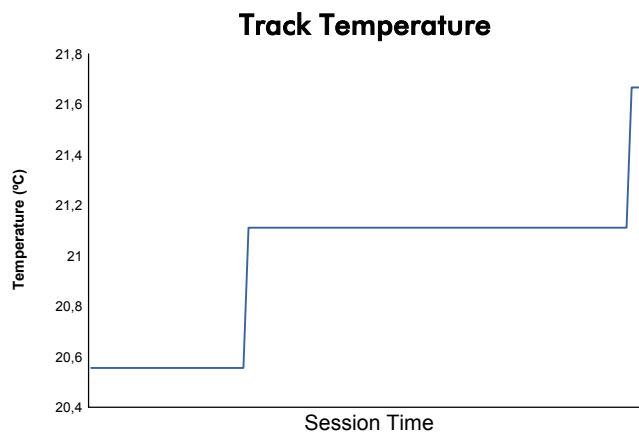

MLMC Collective Test Day

Portimao Round
Morning Session

Weather Report

Track Status: **DRY**