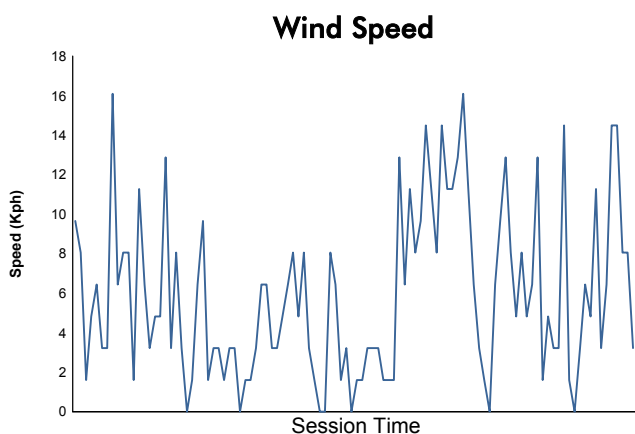

MLMC Collective Test Day

Portimao Round
Morning Session

Weather Report

Track Status: **DRY**