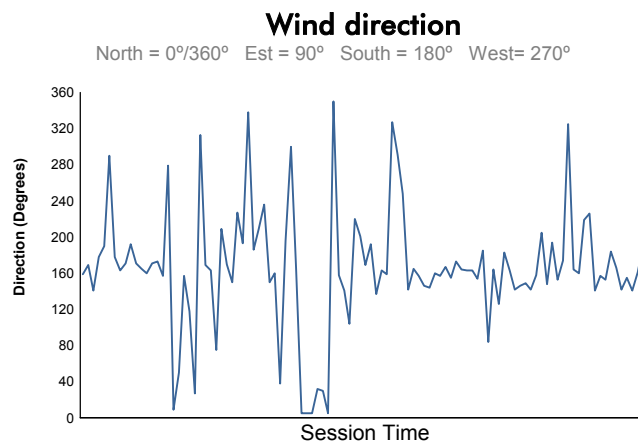

MLMC Collective Test Day

Portimao Round
Morning Session

Weather Report

Track Status: **DRY**