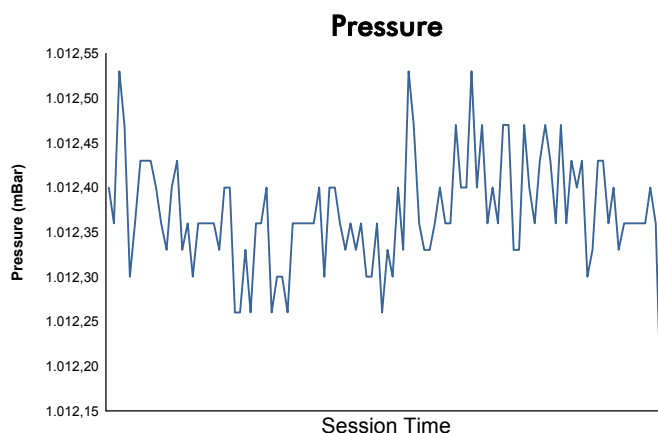

MLMC Collective Test Day

Portimao Round
Morning Session

Weather Report

Track Status: **DRY**