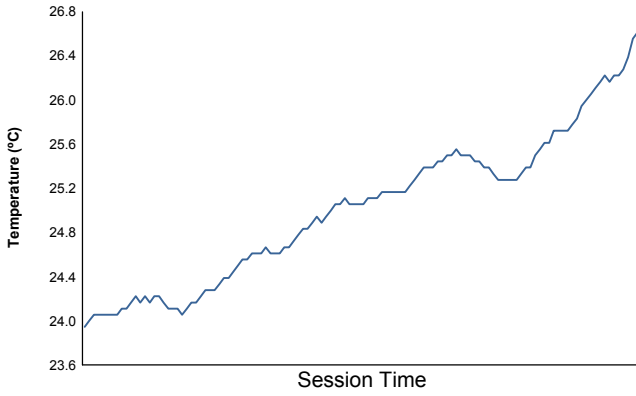

MLMC Collective Test Day

4 Hours of Barcelona
Morning Test

Weather Report

Air Temperature

Track Temperature

Humidity

Pressure

Wind Speed

Wind direction

Track Status: **DRY**