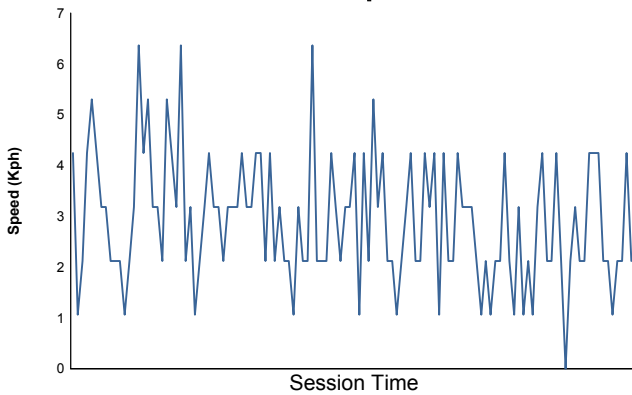

MLMC Collective Test Day

4 Hours of Barcelona
Morning Test

Weather Report

Air Temperature

Track Temperature

Humidity

Pressure

Wind Speed

Wind direction

Track Status: **DRY**