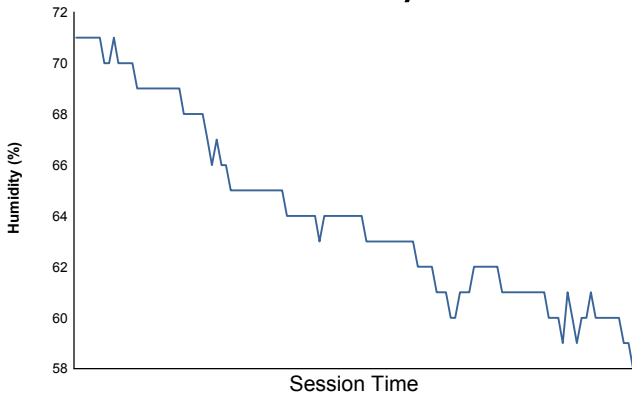

MLMC Collective Test Day

4 Hours of Barcelona
Morning Test

Weather Report

Air Temperature

Track Temperature

Humidity

Pressure

Wind Speed

Wind direction

Track Status: **DRY**