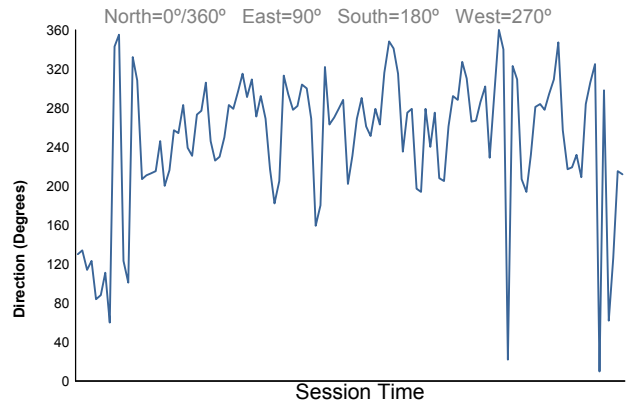

MLMC Collective Test Day

4 Hours of Barcelona
Morning Test

Weather Report

Air Temperature

Track Temperature

Humidity

Pressure

Wind Speed

Wind direction

Track Status: **DRY**