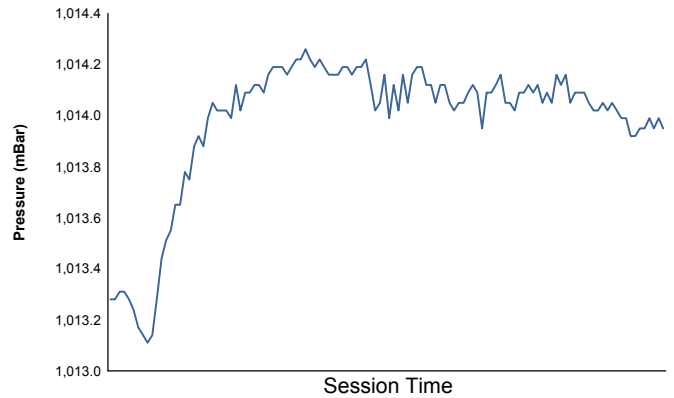

MLMC Collective Test Day

4 Hours of Barcelona
Morning Test

Weather Report

Air Temperature

Track Temperature

Humidity

Pressure

Wind Speed

Wind direction

Track Status: **DRY**