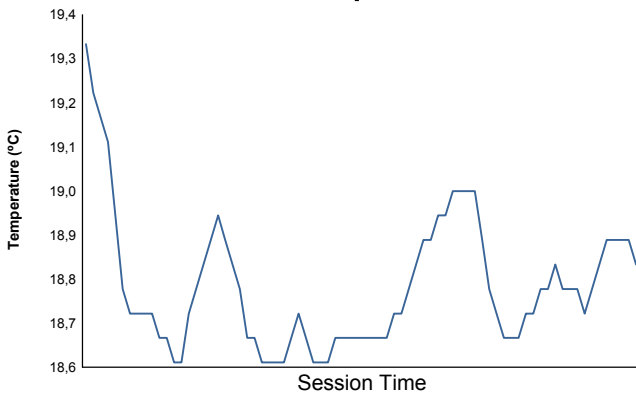

MLMC Collective Test Day

4 Hours of Portimao
Afternoon Test

Weather Report

Air Temperature