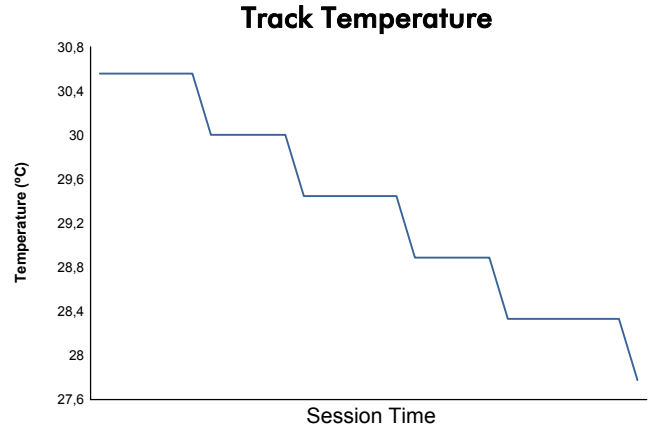

Michelin Le Mans Cup
 Portimao Round
 Bronze Driver Collective Test

Weather Report

Track Status: **DRY**