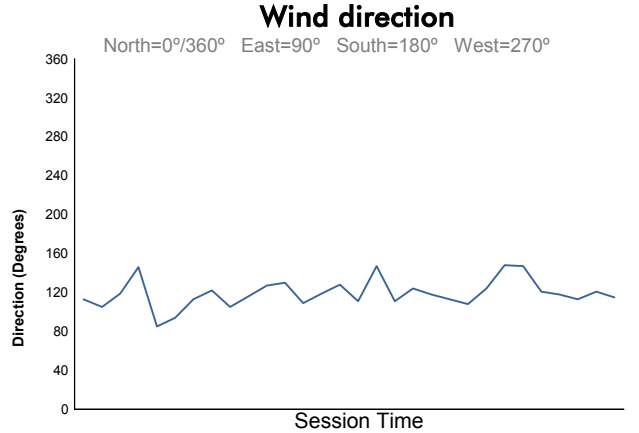

Michelin Le Mans Cup
 Portimao Round
 Bronze Driver Collective Test

Weather Report

Track Status: **DRY**