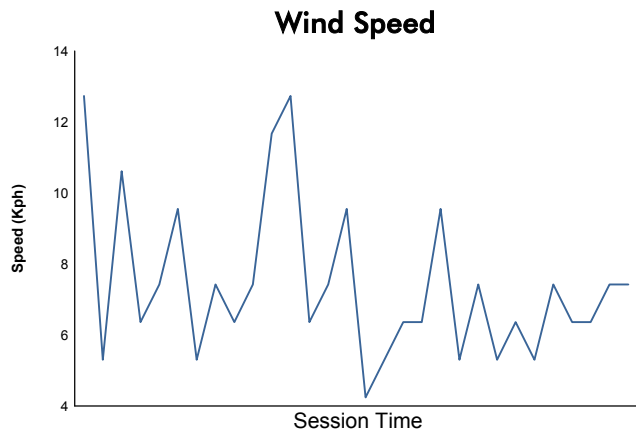

Michelin Le Mans Cup
 Portimao Round
 Bronze Driver Collective Test

Weather Report

Track Status: **DRY**