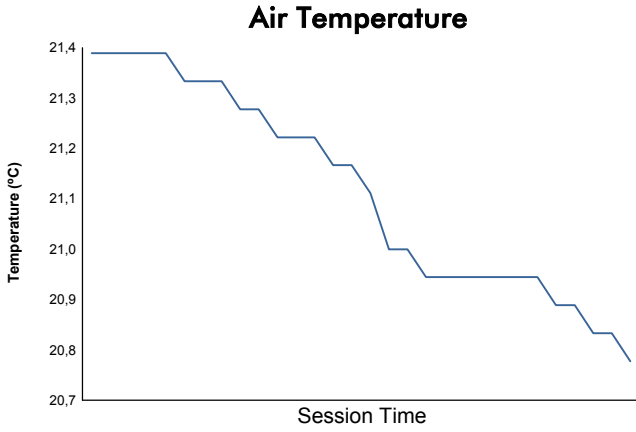

Michelin Le Mans Cup
 Portimao Round
 Bronze Driver Collective Test

Weather Report

Track Status: **DRY**