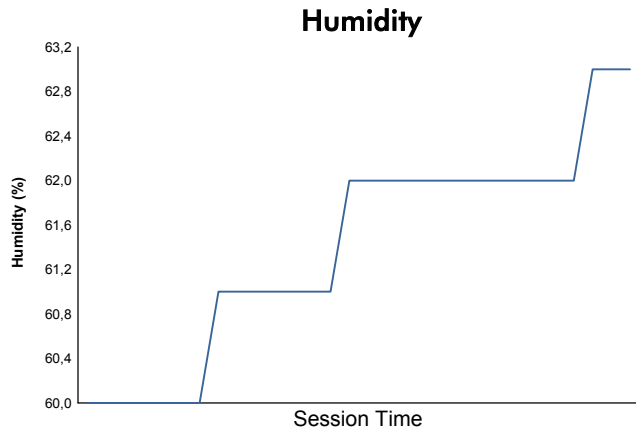

Michelin Le Mans Cup
 Portimao Round
 Bronze Driver Collective Test

Weather Report

Track Status: **DRY**