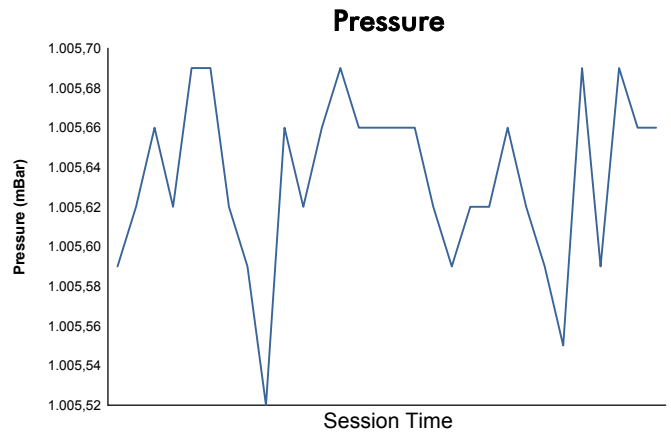

Michelin Le Mans Cup
 Portimao Round
 Bronze Driver Collective Test

Weather Report

Track Status: **DRY**