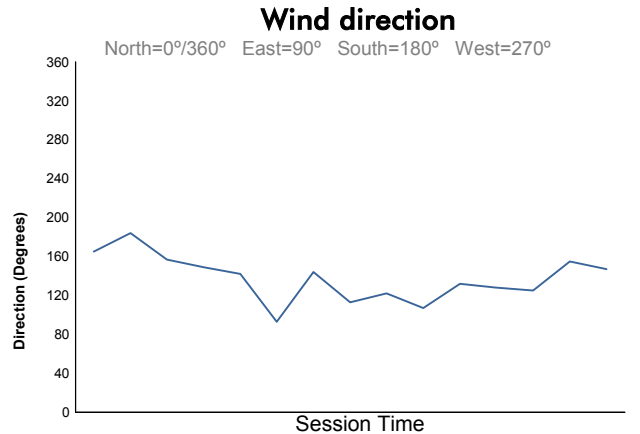

Michelin Le Mans Cup

Portimao Round

Qualifying Practice - LMP3

Weather Report

Track Status: **DRY**