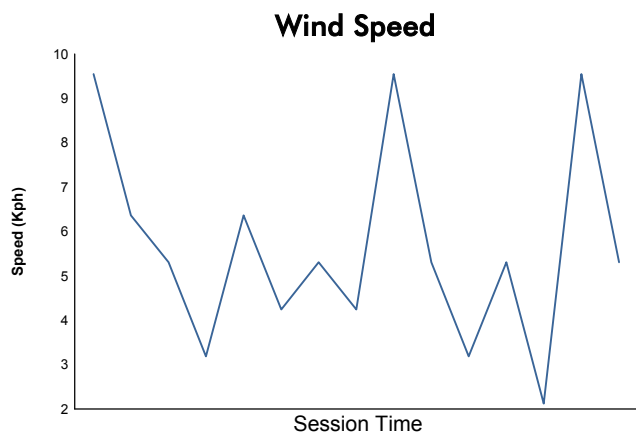

Michelin Le Mans Cup

Portimao Round

Qualifying Practice - LMP3

Weather Report

Track Status: **DRY**