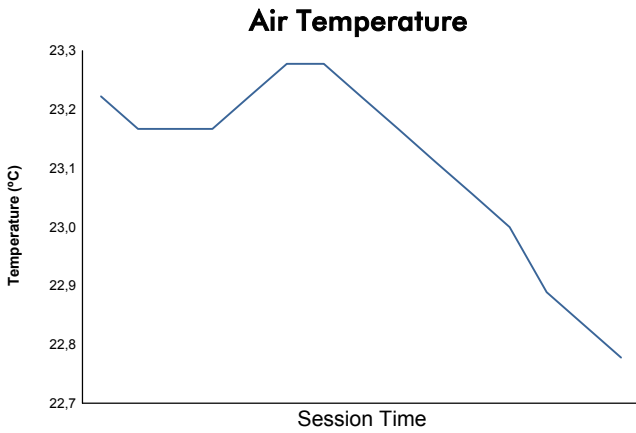

Michelin Le Mans Cup

Portimao Round

Qualifying Practice - LMP3

Weather Report

Track Status: **DRY**