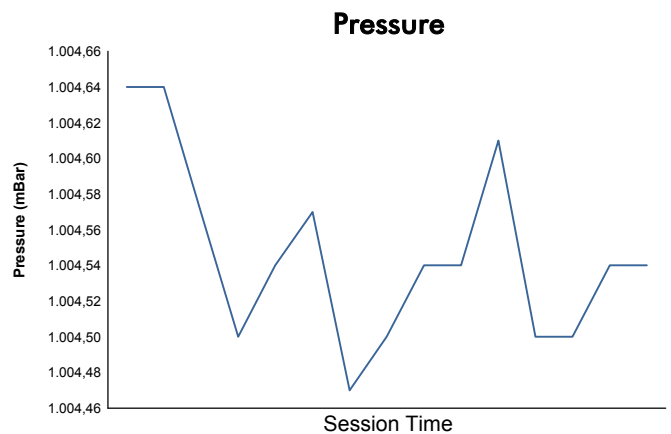

Michelin Le Mans Cup

Portimao Round

Qualifying Practice - LMP3

Weather Report

Track Status: **DRY**