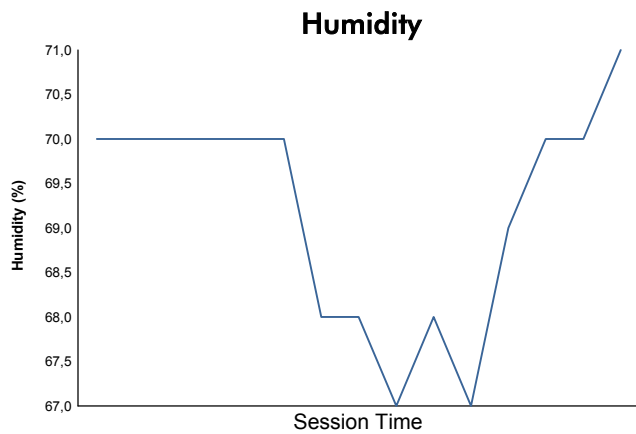

Michelin Le Mans Cup

Portimao Round

Qualifying Practice - LMP3

Weather Report

Track Status: **DRY**