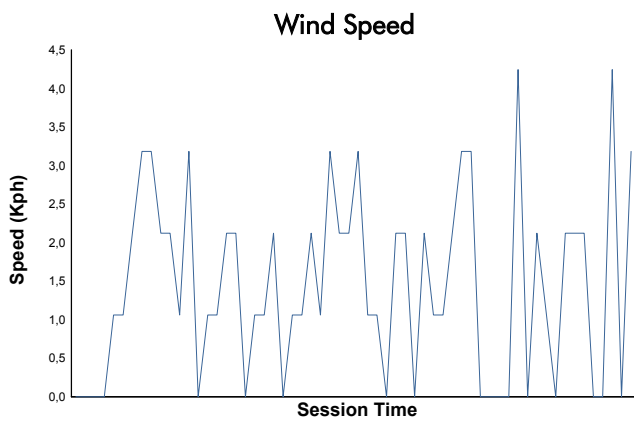

Monza Round
MLMC Collective Test Day
Afternoon Test
Weather Report

Track Status: **DRY**