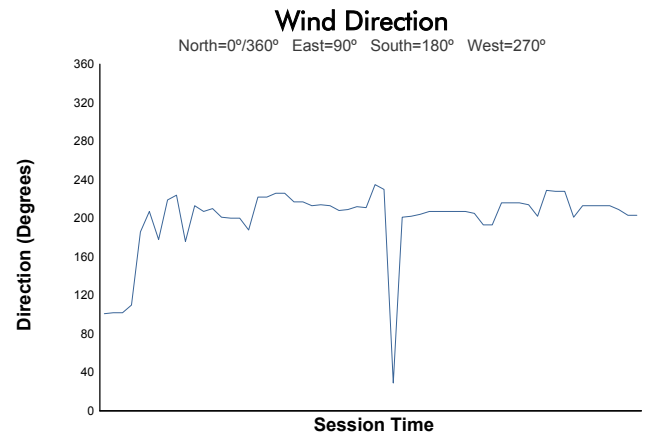

Monza Round
MLMC Collective Test Day
Afternoon Test
Weather Report

Track Status: **DRY**