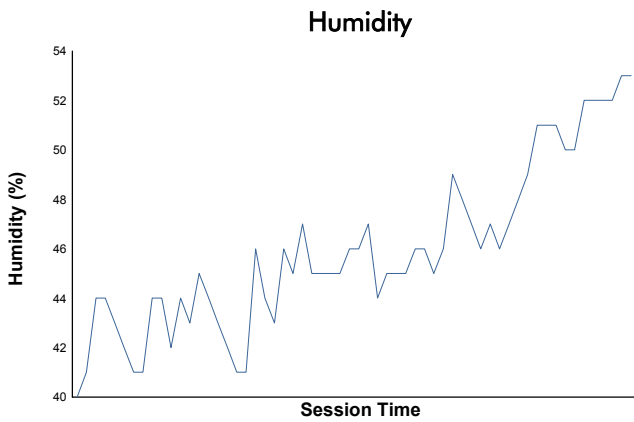

Monza Round
MLMC Collective Test Day
Afternoon Test
Weather Report

Track Status: **DRY**