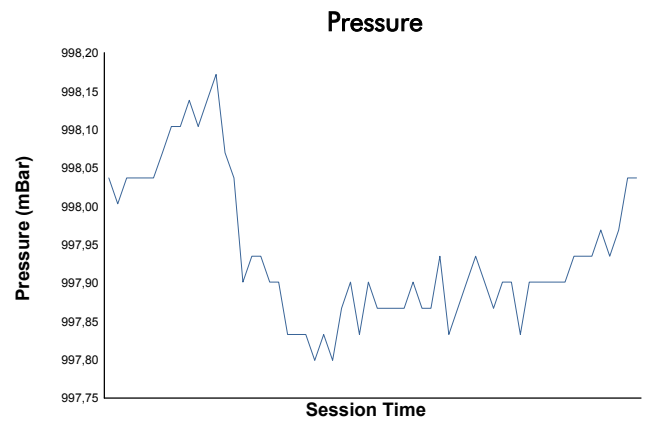

Monza Round
MLMC Collective Test Day
Afternoon Test
Weather Report

Track Status: **DRY**