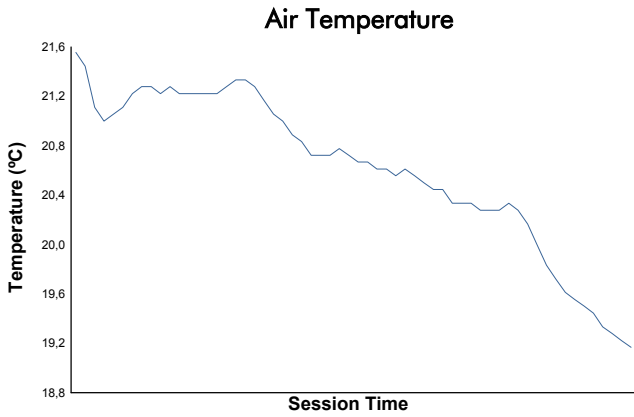

Monza Round
MLMC Collective Test Day
Afternoon Test
Weather Report

Track Status: **DRY**