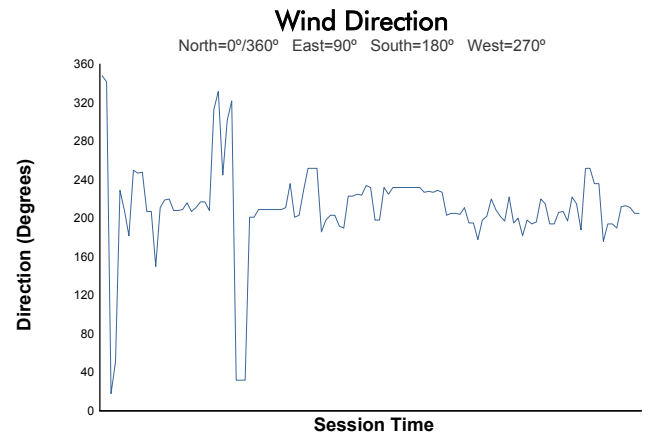

Monza Round

Michelin Le Mans Cup Race

Weather Report

Track Status: **DRY**