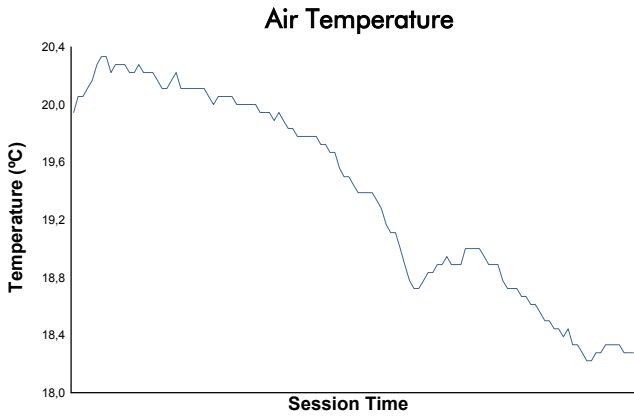

Monza Round

Michelin Le Mans Cup Race

Weather Report

Track Status: **DRY**