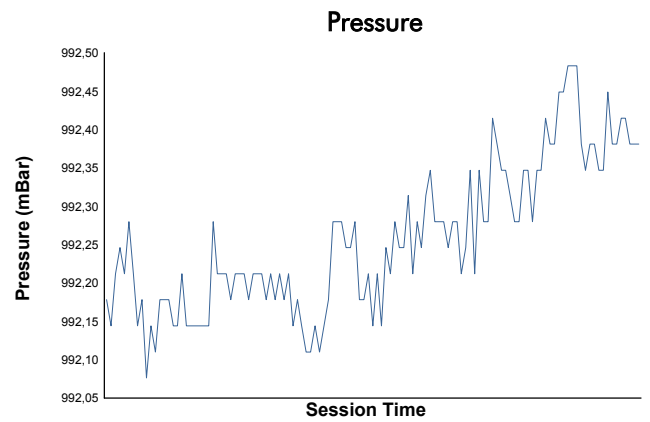

Monza Round

Michelin Le Mans Cup Race

Weather Report

Track Status: **DRY**