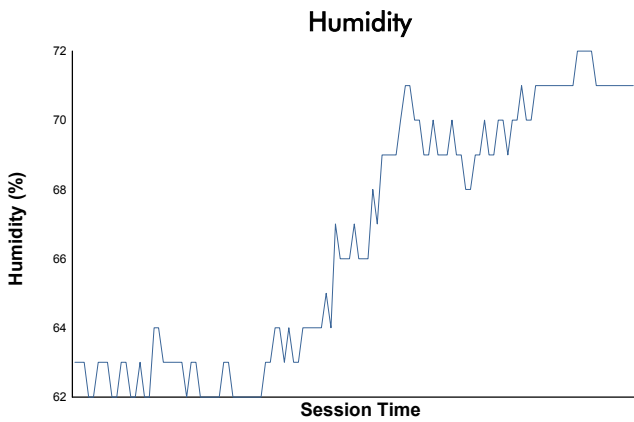

Monza Round

Michelin Le Mans Cup Race

Weather Report

Track Status: **DRY**