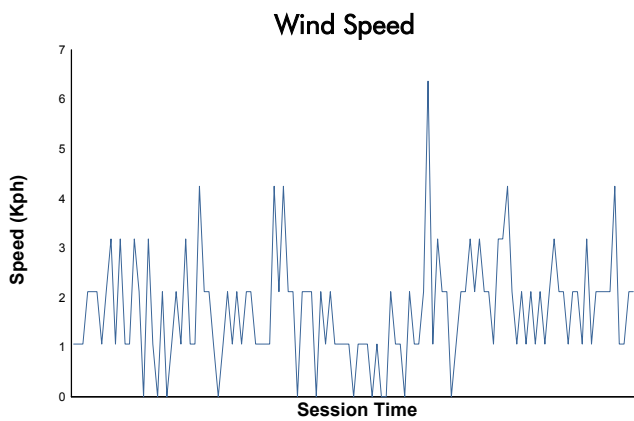

Monza Round

Michelin Le Mans Cup Race

Weather Report

Track Status: **DRY**