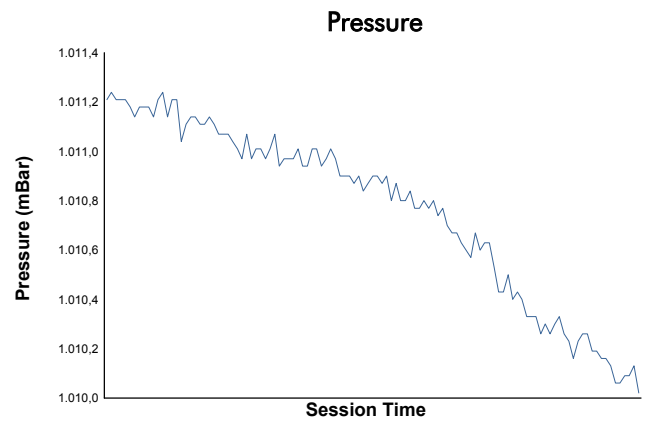

Portimao Round
MLMC Collective Test Day
Morning Test
Weather Report

Track Status: **DRY**