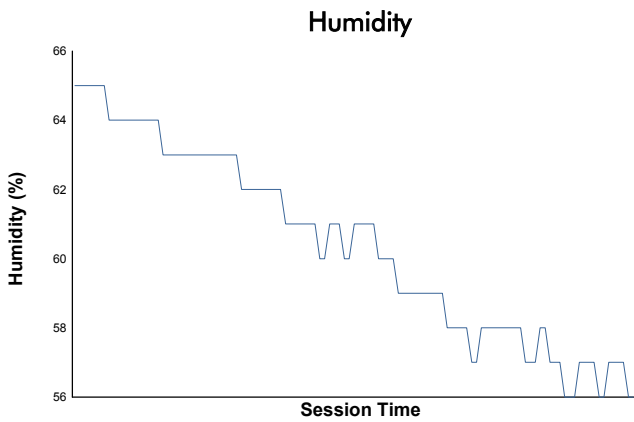

Portimao Round
MLMC Collective Test Day
Morning Test
Weather Report

Track Status: **DRY**