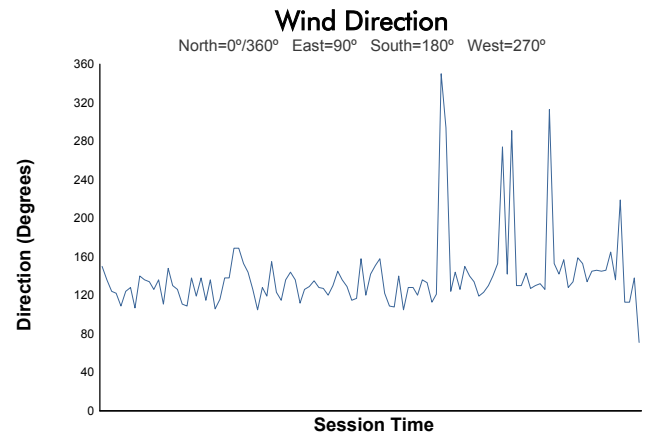

Portimao Round
MLMC Collective Test Day
Morning Test
Weather Report

Track Status: **DRY**