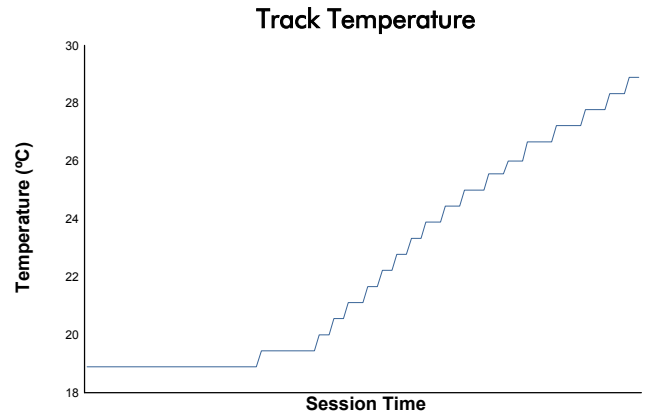

Portimao Round
MLMC Collective Test Day
Morning Test
Weather Report

Track Status: **DRY**