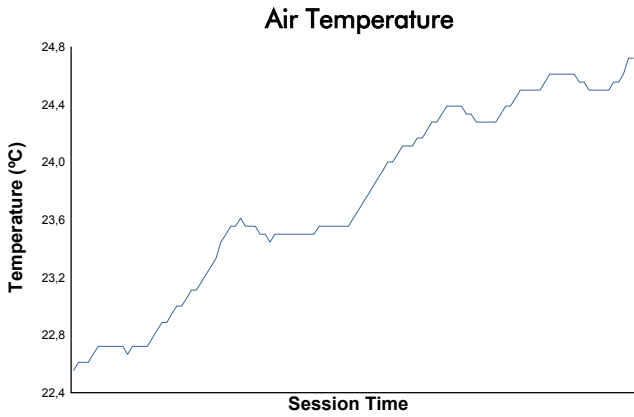

Portimao Round
MLMC Collective Test Day
Morning Test
Weather Report

Track Status: **DRY**