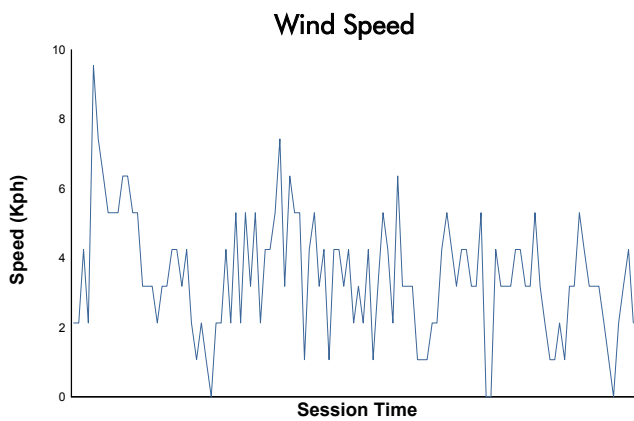

Portimao Round
MLMC Collective Test Day
Morning Test
Weather Report

Track Status: **DRY**