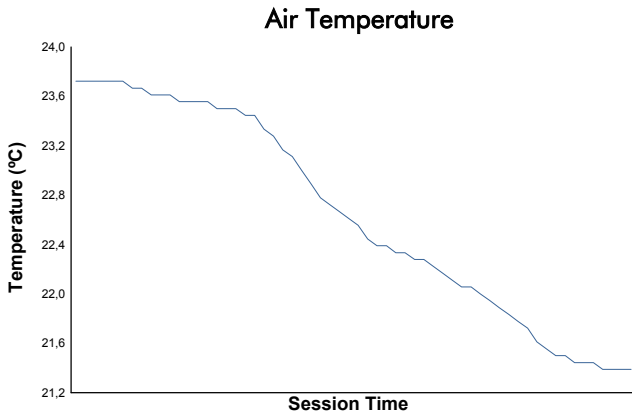

Portimao Round
MLMC Collective Test Day
Afternoon Test
Weather Report

Track Status: **DRY**