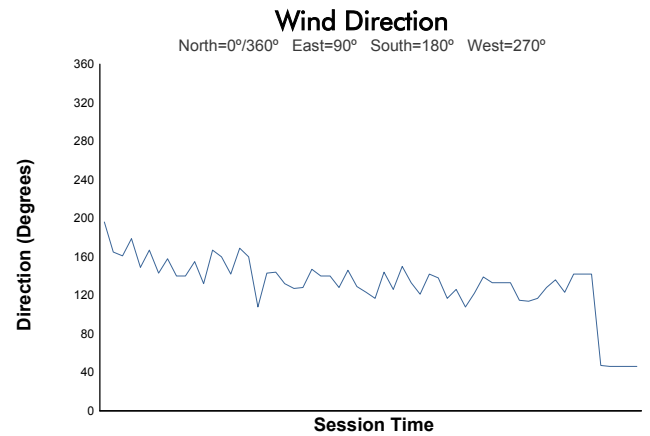

Portimao Round
MLMC Collective Test Day
Afternoon Test
Weather Report

Track Status: **DRY**