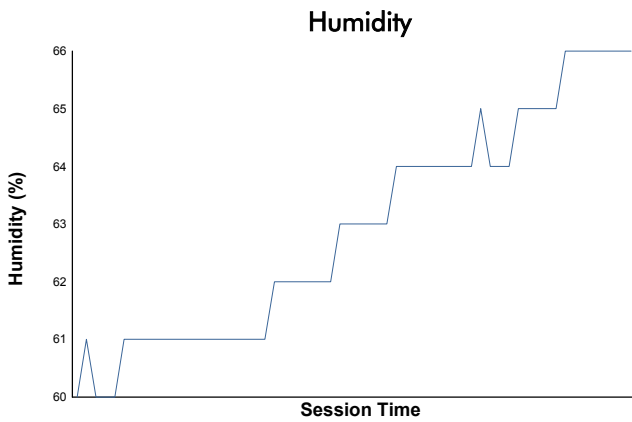

Portimao Round
MLMC Collective Test Day
Afternoon Test
Weather Report

Track Status: **DRY**