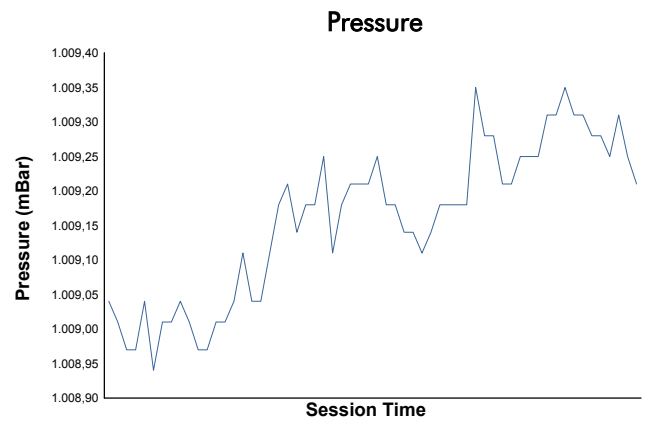

Portimao Round
MLMC Collective Test Day
Afternoon Test
Weather Report

Track Status: **DRY**