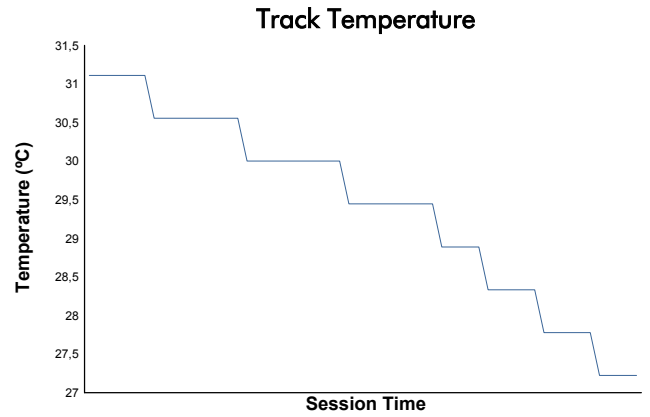

Portimao Round
MLMC Collective Test Day
Afternoon Test
Weather Report

Track Status: **DRY**