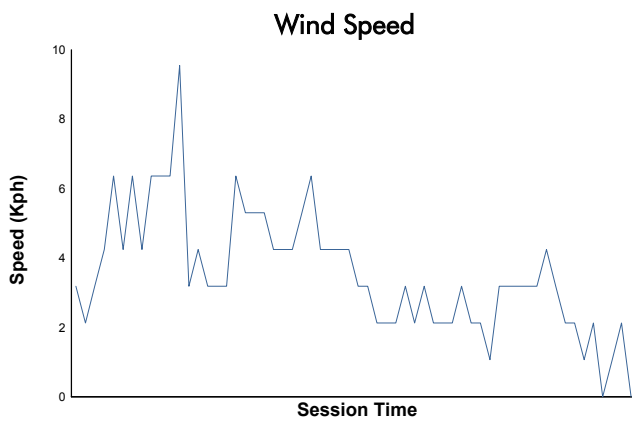

Portimao Round
MLMC Collective Test Day
Afternoon Test
Weather Report

Track Status: **DRY**