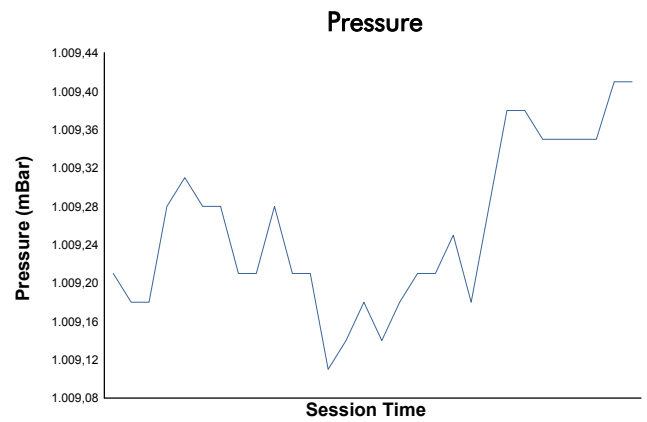

**Portimao Round**  
 Michelin Le Mans Cup  
 Bronze Driver Collective Test  
 Weather Report

Track Status: **DRY**