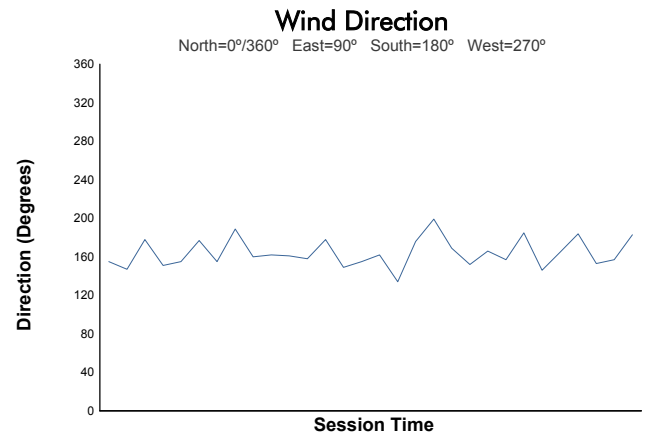

**Portimao Round**  
 Michelin Le Mans Cup  
 Bronze Driver Collective Test  
 Weather Report

Track Status: **DRY**