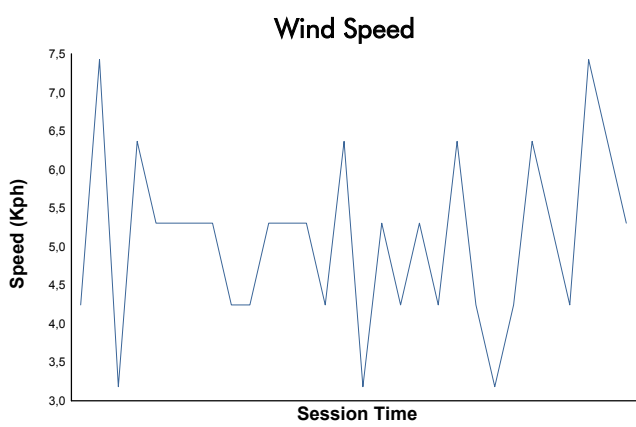

**Portimao Round**  
 Michelin Le Mans Cup  
 Bronze Driver Collective Test  
 Weather Report

Track Status: **DRY**