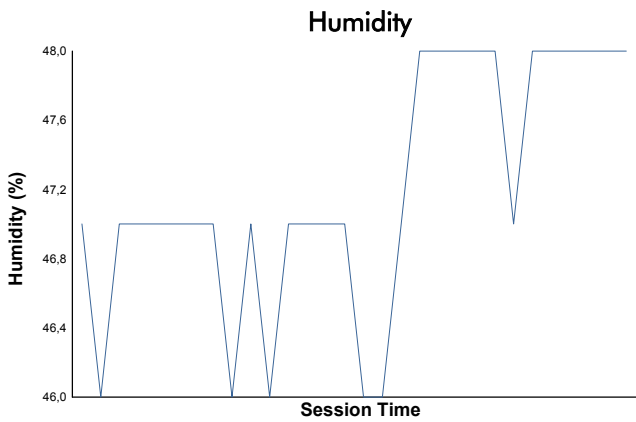

**Portimao Round**  
 Michelin Le Mans Cup  
 Bronze Driver Collective Test  
 Weather Report

Track Status: **DRY**