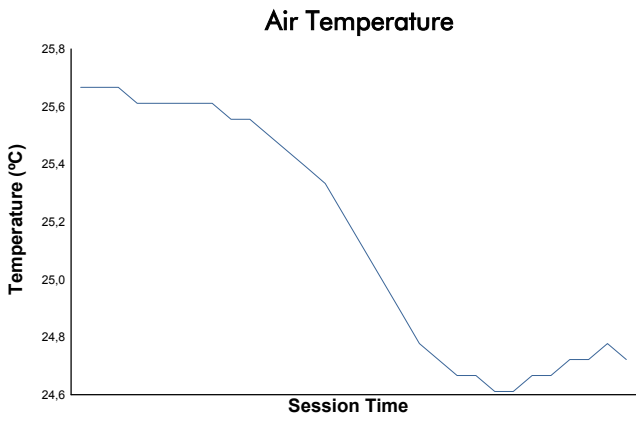

**Portimao Round**  
 Michelin Le Mans Cup  
 Bronze Driver Collective Test  
 Weather Report

Track Status: **DRY**