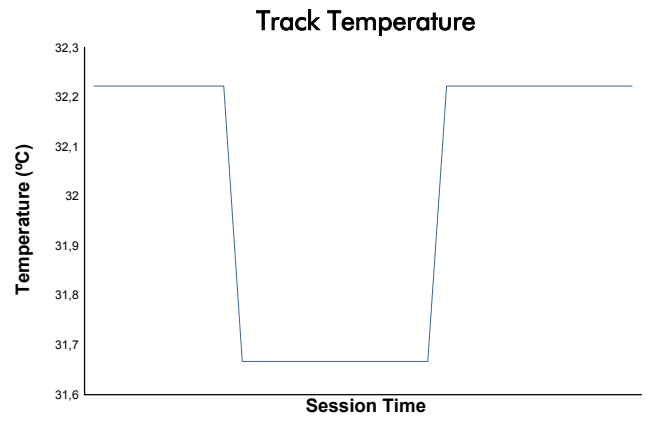

**Portimao Round**  
 Michelin Le Mans Cup  
 Bronze Driver Collective Test  
 Weather Report

Track Status: **DRY**