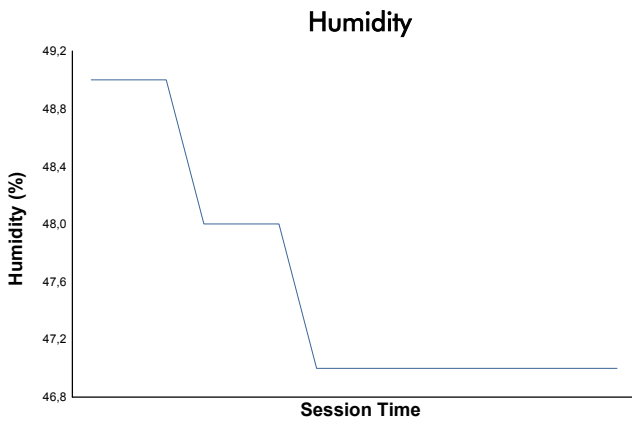

Portimao Round

Michelin Le Mans Cup

Qualifying Practice - GT3

Weather Report

Track Status: **DRY**