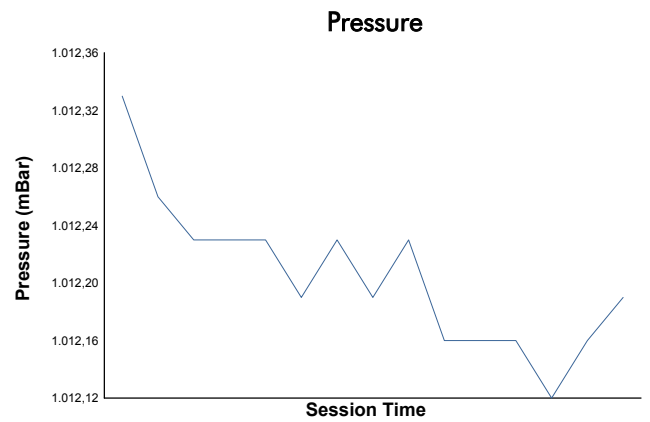

Portimao Round

Michelin Le Mans Cup

Qualifying Practice - GT3

Weather Report

Track Status: **DRY**