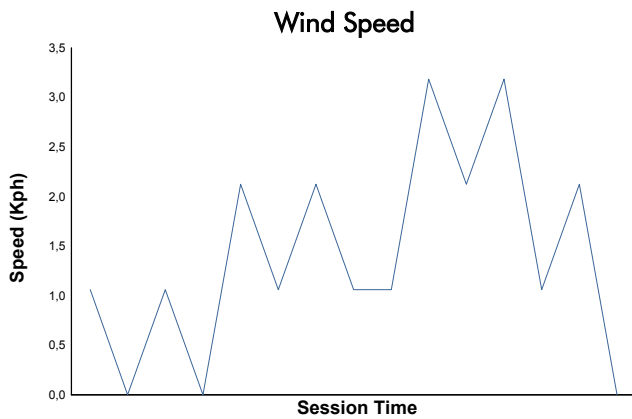

Portimao Round

Michelin Le Mans Cup

Qualifying Practice - GT3

Weather Report

Track Status: **DRY**