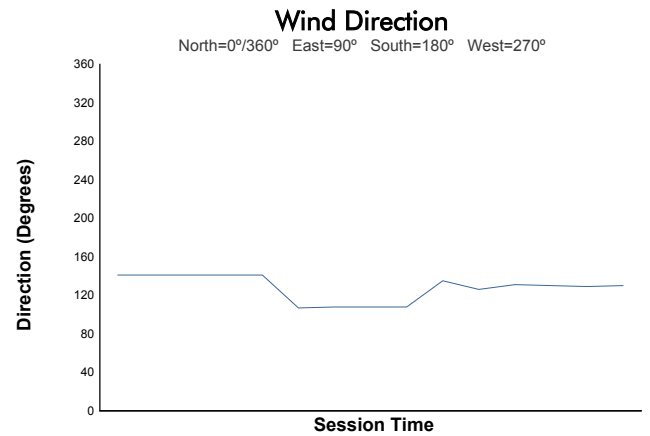

Portimao Round

Michelin Le Mans Cup

Qualifying Practice - GT3

Weather Report

Track Status: **DRY**