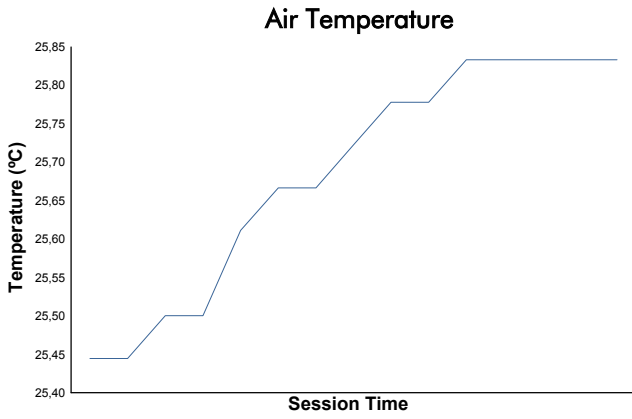

Portimao Round

Michelin Le Mans Cup

Qualifying Practice - GT3

Weather Report

Track Status: **DRY**