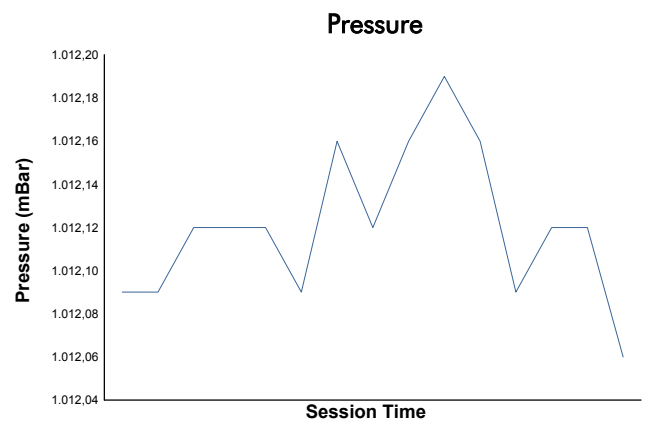

Portimao Round
 Michelin Le Mans Cup
 Qualifying Practice - LMP3

Weather Report

Track Status: **DRY**