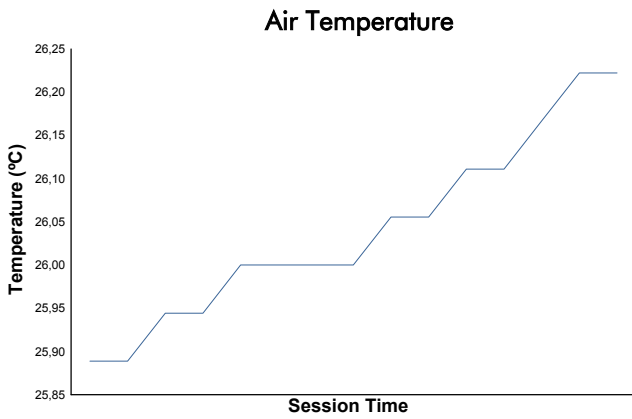

Portimao Round
 Michelin Le Mans Cup
 Qualifying Practice - LMP3

Weather Report

Track Status: **DRY**