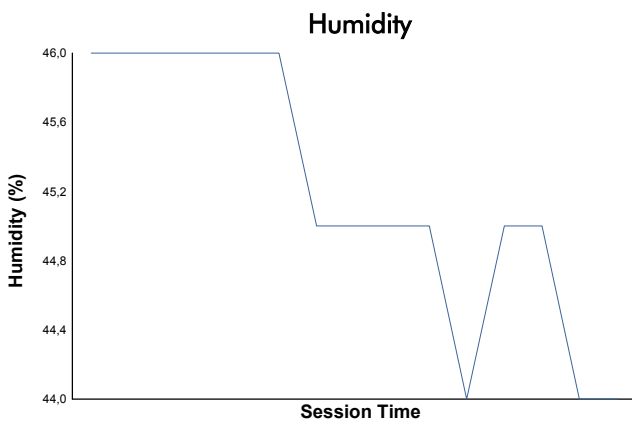

Portimao Round
 Michelin Le Mans Cup
 Qualifying Practice - LMP3

Weather Report

Track Status: **DRY**