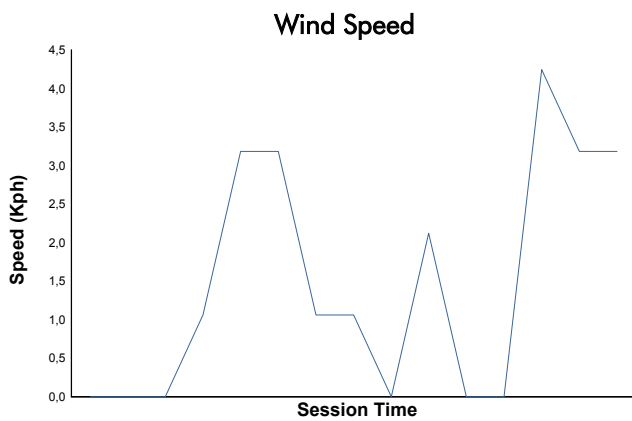

Portimao Round
 Michelin Le Mans Cup
 Qualifying Practice - LMP3

Weather Report

Track Status: **DRY**