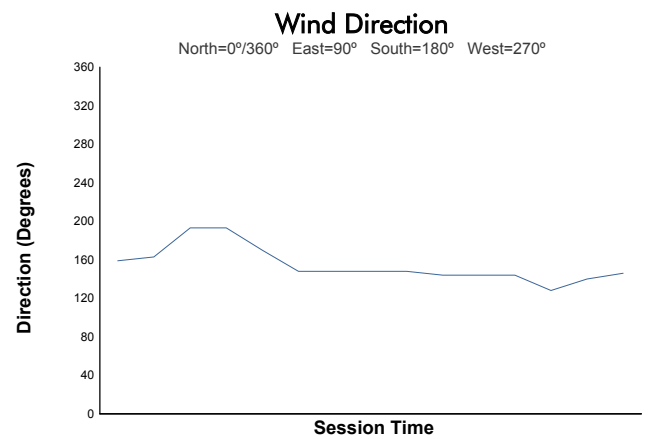

Portimao Round
 Michelin Le Mans Cup
 Qualifying Practice - LMP3

Weather Report

Track Status: **DRY**