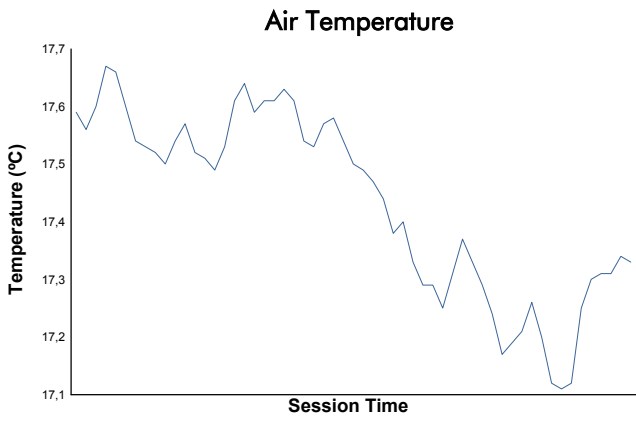

**Spa-Francorchamps Round**  
 MLMC Collective Test Day  
 Morning Test  
 Weather Report

Track Status: **WET**