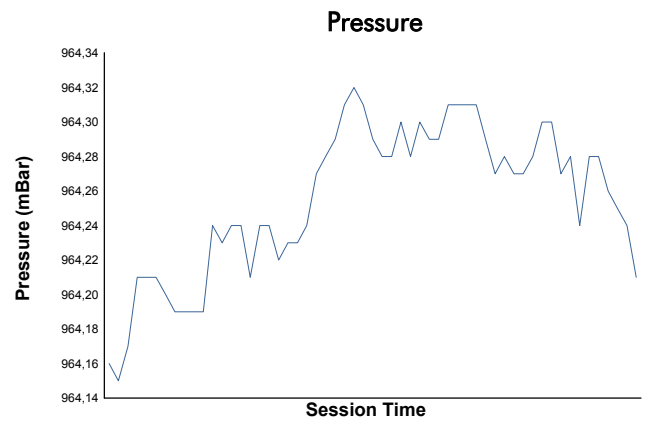

**Spa-Francorchamps Round**  
 MLMC Collective Test Day  
 Morning Test  
 Weather Report

Track Status: **WET**