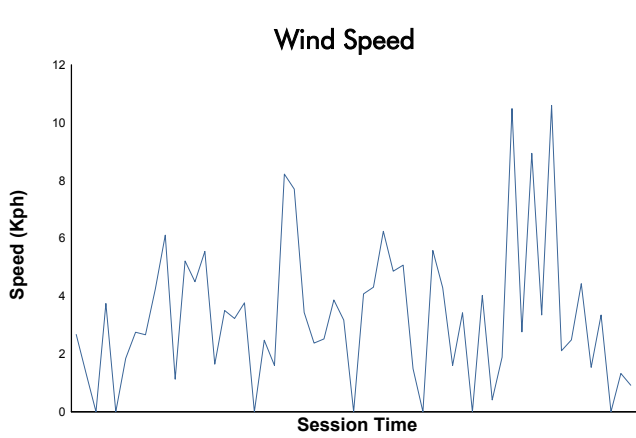

**Spa-Francorchamps Round**  
 MLMC Collective Test Day  
 Morning Test  
 Weather Report

Track Status: **WET**