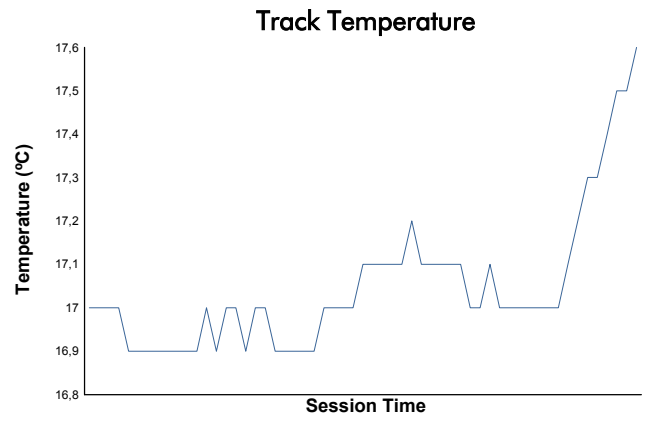

**Spa-Francorchamps Round**  
 MLMC Collective Test Day  
 Morning Test  
 Weather Report

Track Status: **WET**