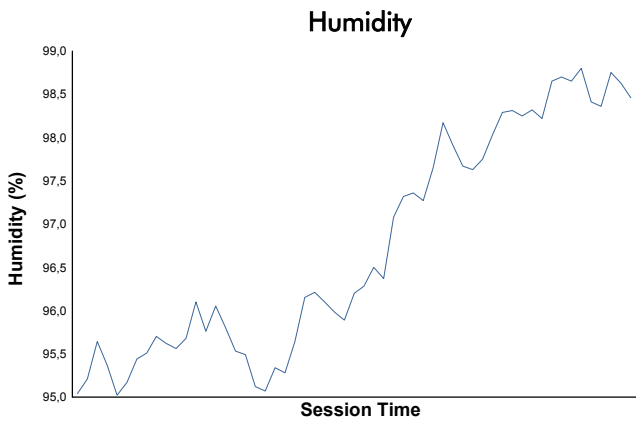

**Spa-Francorchamps Round**  
 MLMC Collective Test Day  
 Morning Test  
 Weather Report

Track Status: **WET**