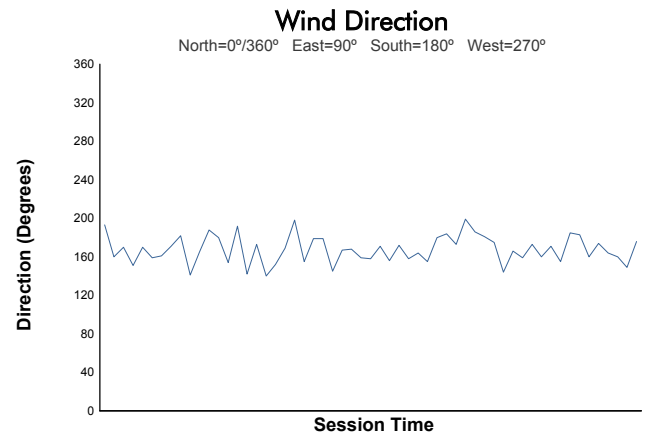

**Spa-Francorchamps Round**  
 MLMC Collective Test Day  
 Morning Test  
 Weather Report

Track Status: **WET**