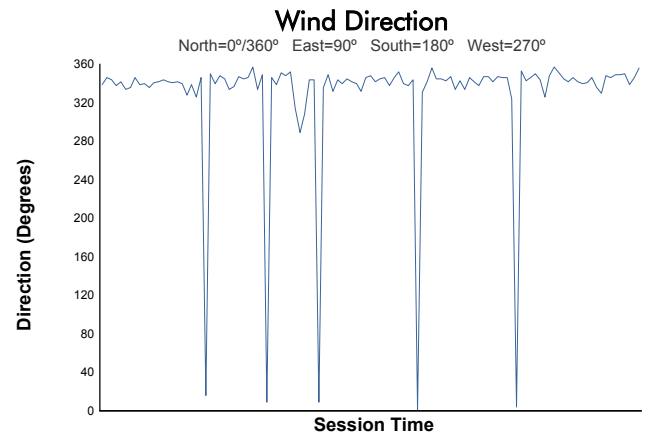

**Spa-Francorchamps Round**  
 MLMC Collective Test Day  
 Afternoon Test  
 Weather Report

Track Status: **WET**