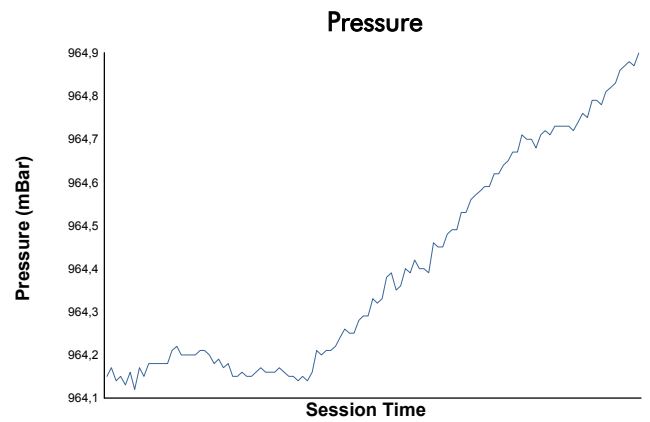

**Spa-Francorchamps Round**  
 MLMC Collective Test Day  
 Afternoon Test  
 Weather Report

Track Status: **WET**