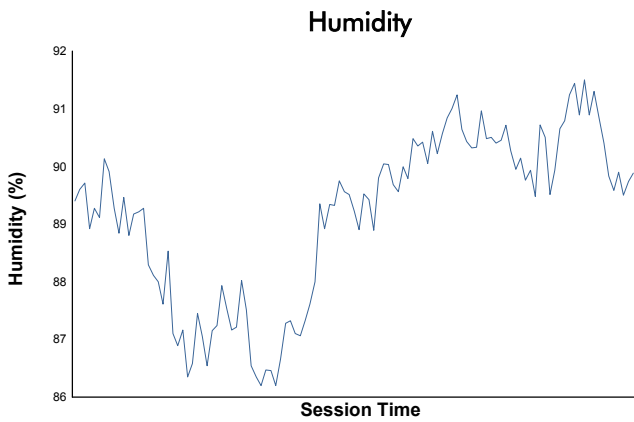

**Spa-Francorchamps Round**  
 MLMC Collective Test Day  
 Afternoon Test  
 Weather Report

Track Status: **WET**