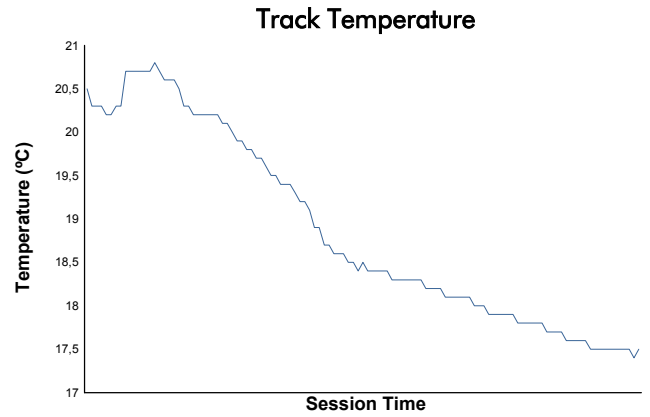

**Spa-Francorchamps Round**  
 MLMC Collective Test Day  
 Afternoon Test  
 Weather Report

Track Status: **WET**