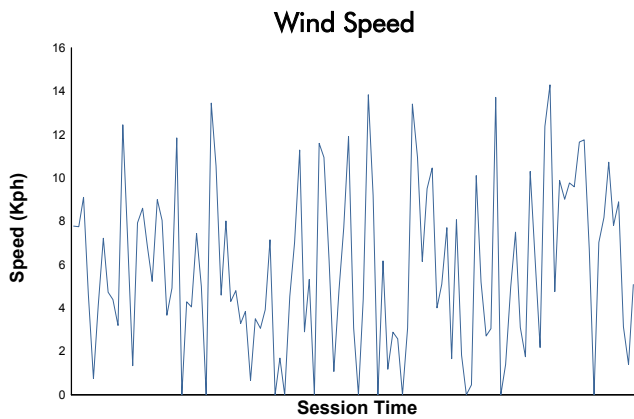

**Spa-Francorchamps Round**  
 MLMC Collective Test Day  
 Afternoon Test  
 Weather Report

Track Status: **WET**