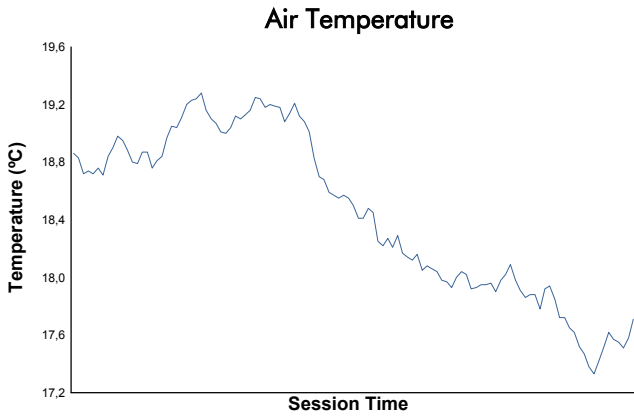

**Spa-Francorchamps Round**  
 MLMC Collective Test Day  
 Afternoon Test  
 Weather Report

Track Status: **WET**