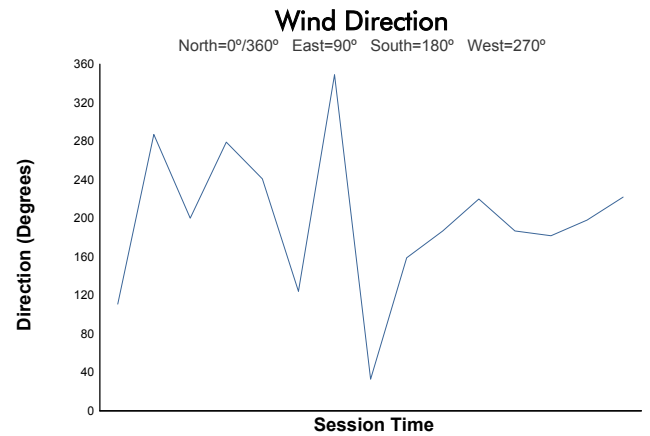

Spa-Francorchamps Round

Michelin Le Mans Cup

Qualifying Practice - LMP3

Weather Report

Track Status: **DRY**