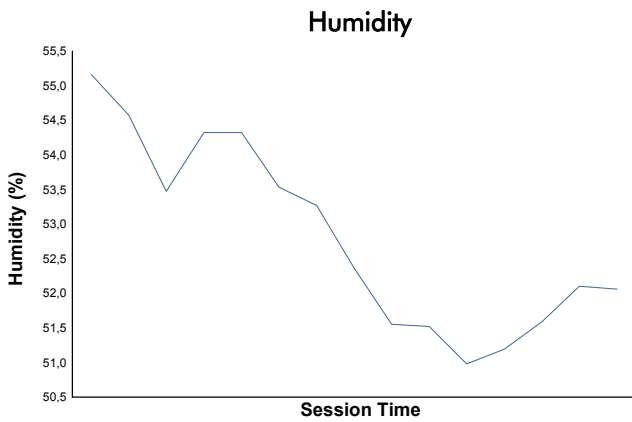

Spa-Francorchamps Round

Michelin Le Mans Cup

Qualifying Practice - LMP3

Weather Report

Track Status: **DRY**