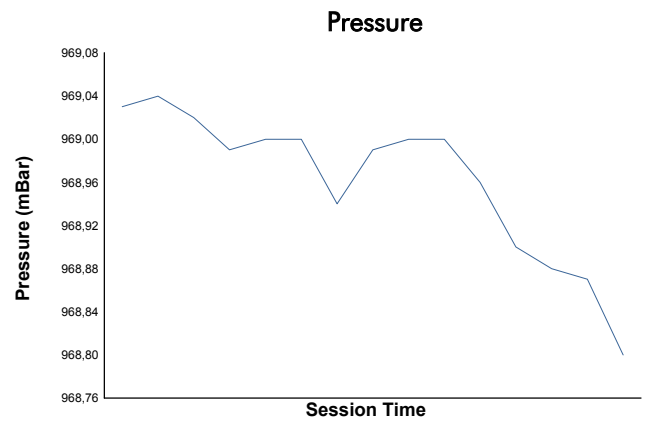

Spa-Francorchamps Round

Michelin Le Mans Cup

Qualifying Practice - LMP3

Weather Report

Track Status: **DRY**