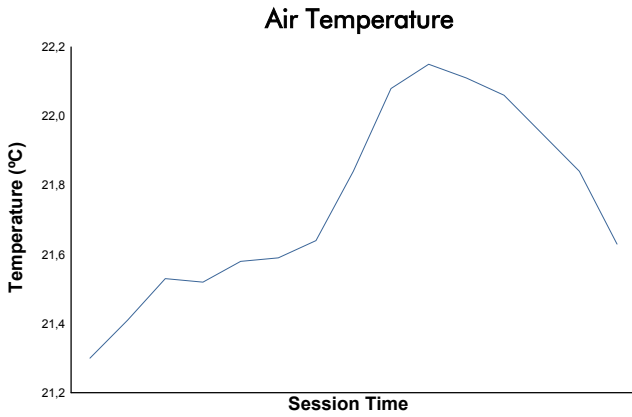

Spa-Francorchamps Round

Michelin Le Mans Cup

Qualifying Practice - LMP3

Weather Report

Track Status: **DRY**