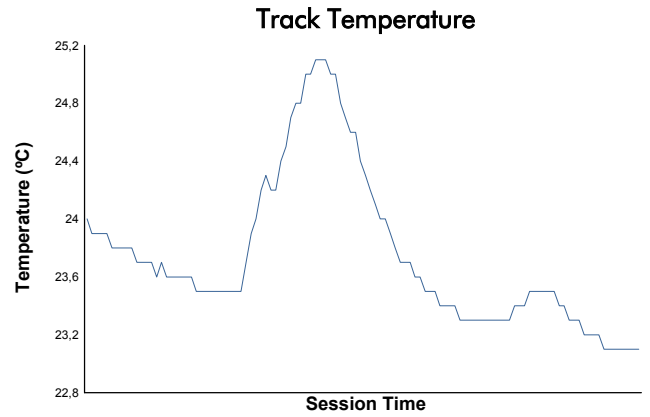

Spa-Francorchamps Round

Michelin Le Mans Cup

Race

Weather Report

Track Status: **DRY**