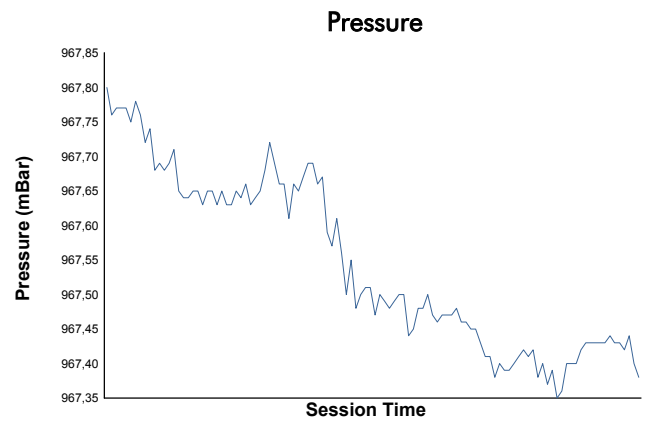

Spa-Francorchamps Round

Michelin Le Mans Cup

Race

Weather Report

Track Status: **DRY**