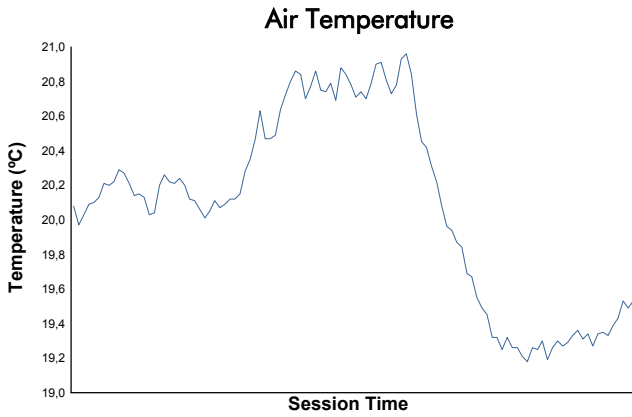

Spa-Francorchamps Round

Michelin Le Mans Cup

Race

Weather Report

Track Status: **DRY**