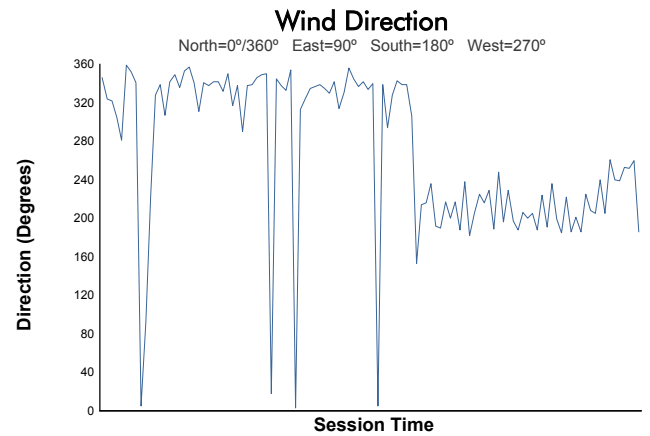

Spa-Francorchamps Round

Michelin Le Mans Cup

Race

Weather Report

Track Status: **DRY**