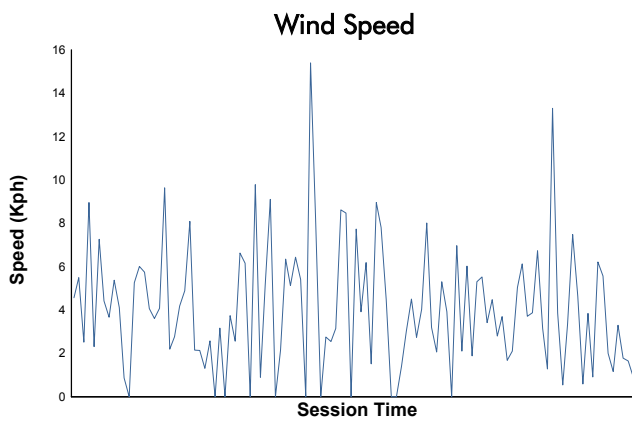

Spa-Francorchamps Round

Michelin Le Mans Cup

Race

Weather Report

Track Status: **DRY**