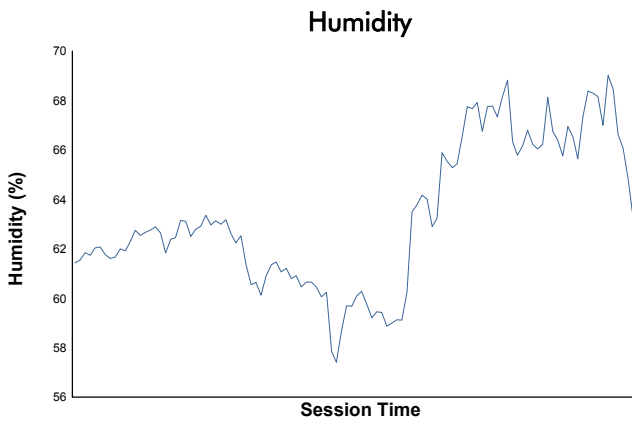

Spa-Francorchamps Round

Michelin Le Mans Cup

Race

Weather Report

Track Status: **DRY**