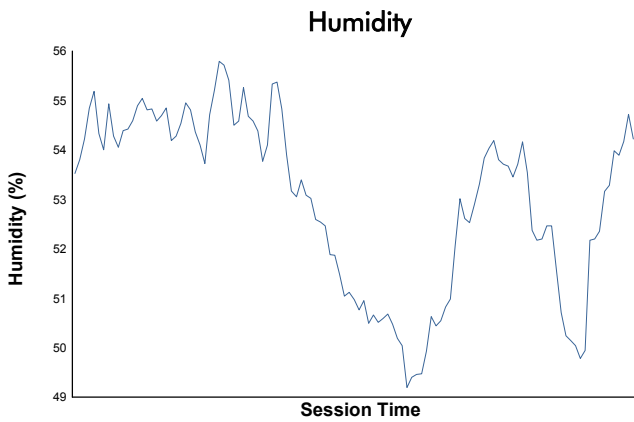

Portimao Round
 MLMC Collective Test Day
 Morning Test
 Weather Report

Track Status: **DRY**