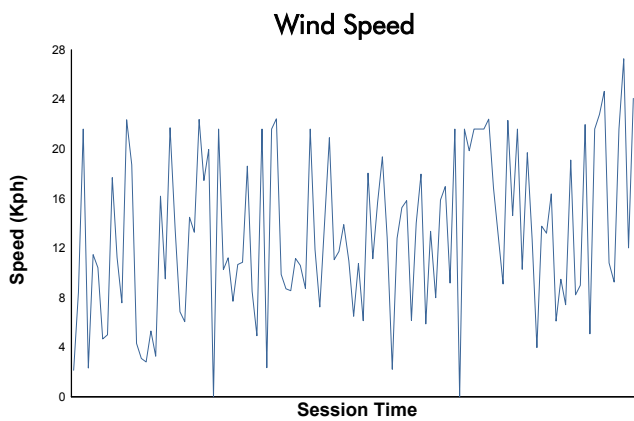

Portimao Round
 MLMC Collective Test Day
 Morning Test
 Weather Report

Track Status: **DRY**