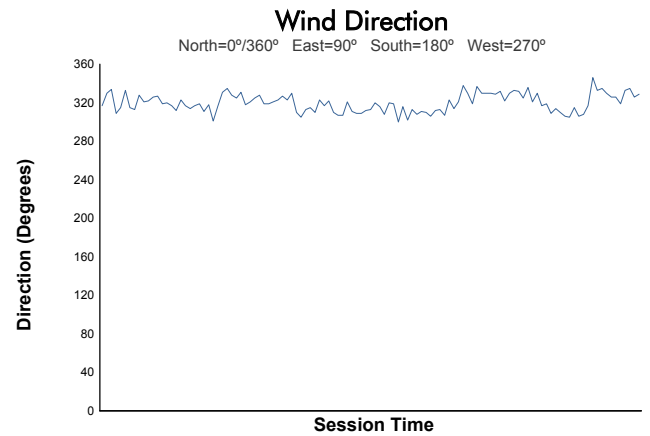

Portimao Round
 MLMC Collective Test Day
 Morning Test
 Weather Report

Track Status: **DRY**