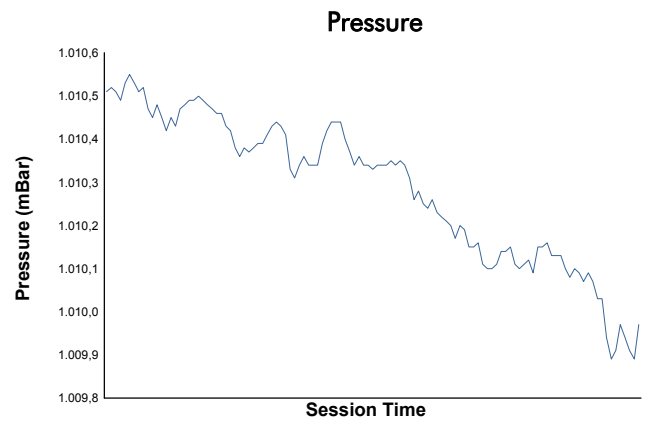

Portimao Round
 MLMC Collective Test Day
 Morning Test
 Weather Report

Track Status: **DRY**