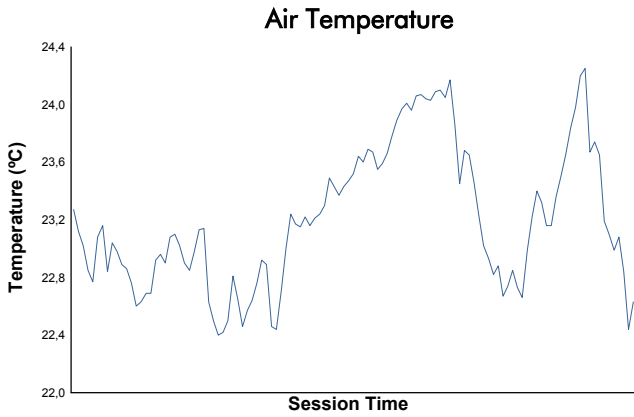

Portimao Round
 MLMC Collective Test Day
 Morning Test
 Weather Report

Track Status: **DRY**