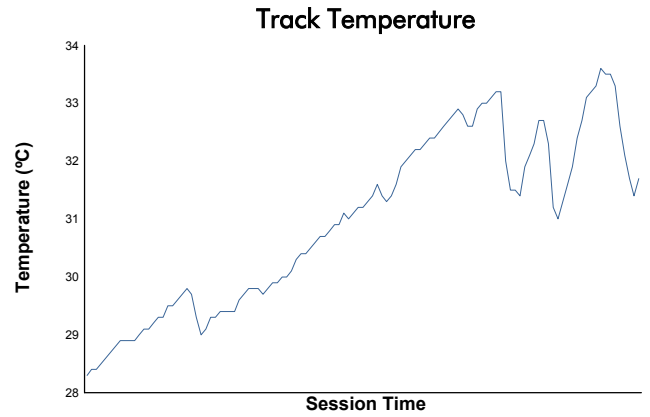

Portimao Round
 MLMC Collective Test Day
 Morning Test
 Weather Report

Track Status: **DRY**