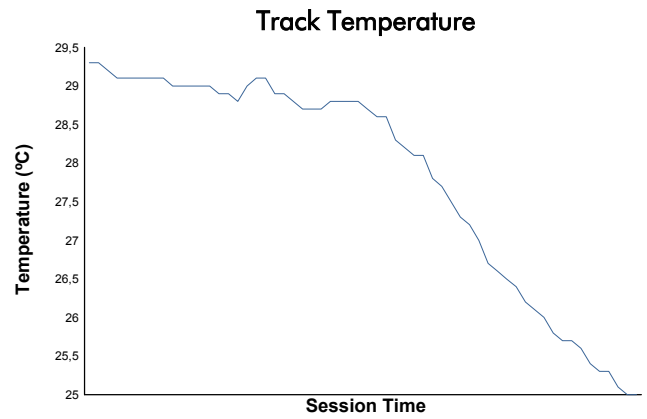

**Portimao Round**  
MLMC Collective Test Day  
Afternoon Test  
Weather Report

Track Status: **DRY**