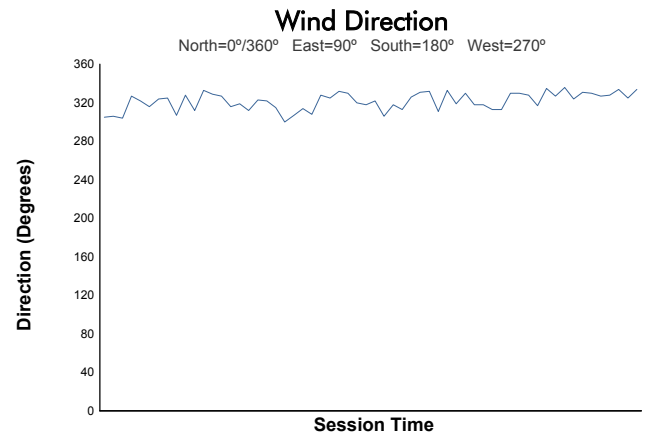

**Portimao Round**  
MLMC Collective Test Day  
Afternoon Test  
Weather Report

Track Status: **DRY**