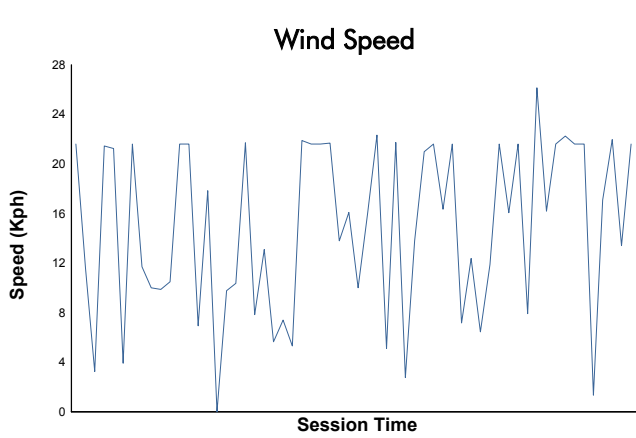

**Portimao Round**  
MLMC Collective Test Day  
Afternoon Test  
Weather Report

Track Status: **DRY**