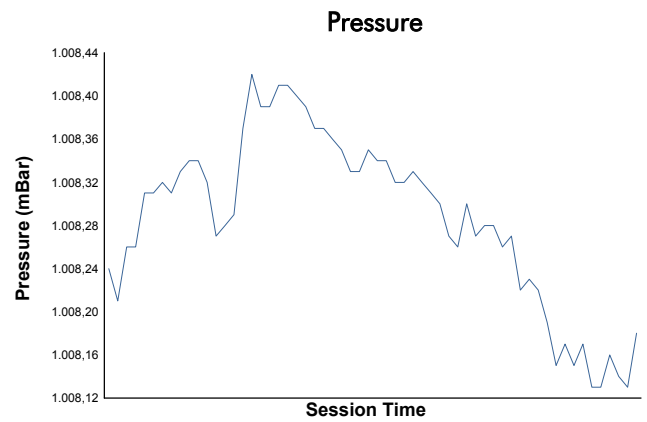

**Portimao Round**  
MLMC Collective Test Day  
Afternoon Test  
Weather Report

Track Status: **DRY**