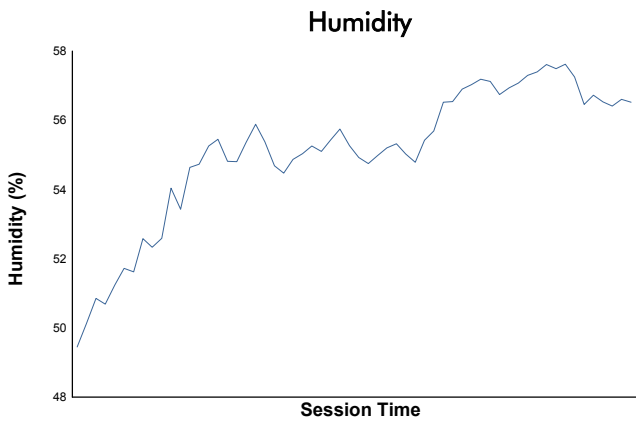

**Portimao Round**  
MLMC Collective Test Day  
Afternoon Test  
Weather Report

Track Status: **DRY**