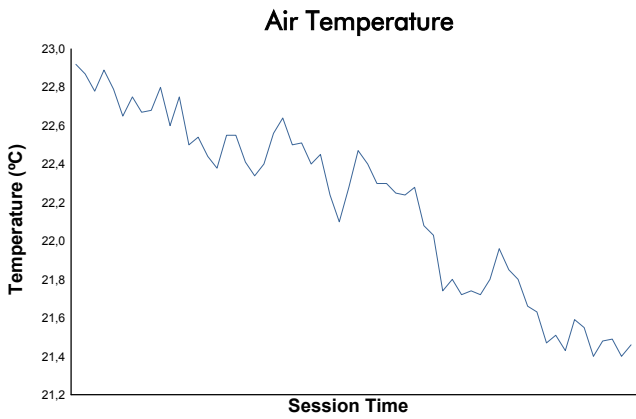

**Portimao Round**  
MLMC Collective Test Day  
Afternoon Test  
Weather Report

Track Status: **DRY**