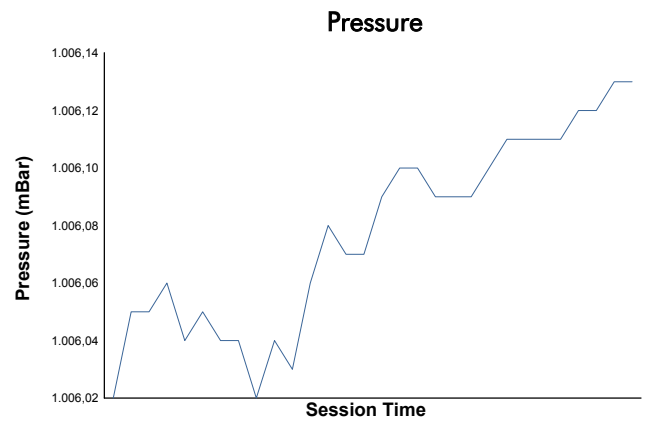

**Portimao Round**  
 Michelin Le Mans Cup  
 Bronze Driver Collective Test  
 Weather Report

Track Status: **DRY**