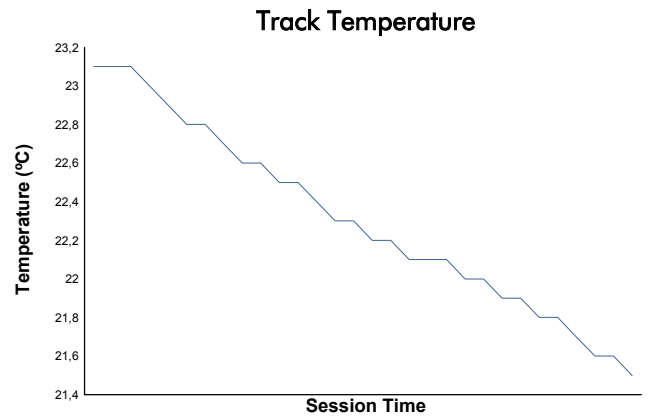

**Portimao Round**  
 Michelin Le Mans Cup  
 Bronze Driver Collective Test  
 Weather Report

Track Status: **DRY**