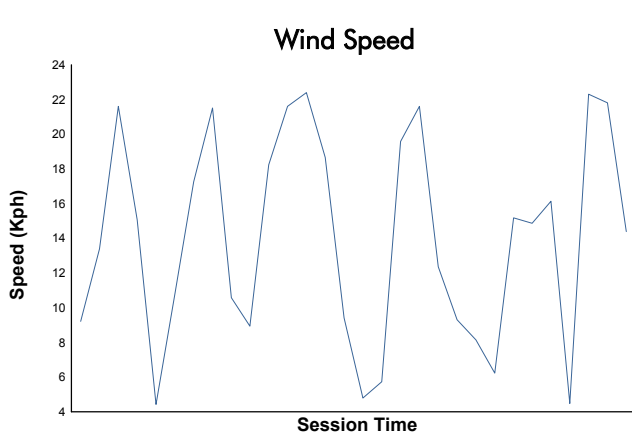

**Portimao Round**  
 Michelin Le Mans Cup  
 Bronze Driver Collective Test  
 Weather Report

Track Status: **DRY**