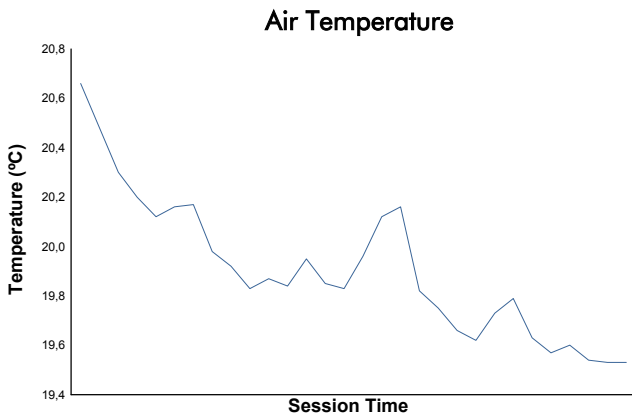

**Portimao Round**  
 Michelin Le Mans Cup  
 Bronze Driver Collective Test  
 Weather Report

Track Status: **DRY**