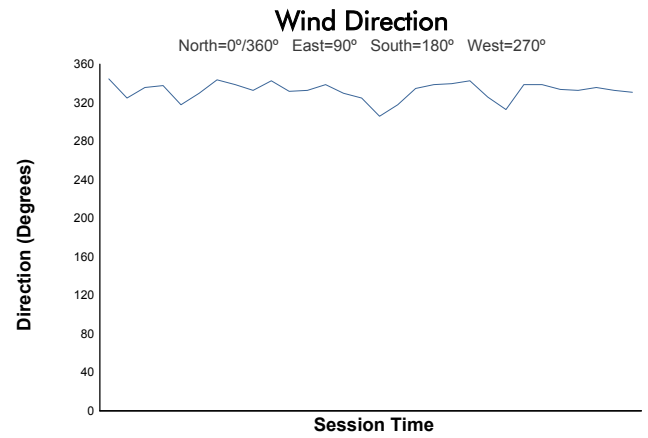

**Portimao Round**  
 Michelin Le Mans Cup  
 Bronze Driver Collective Test  
 Weather Report

Track Status: **DRY**