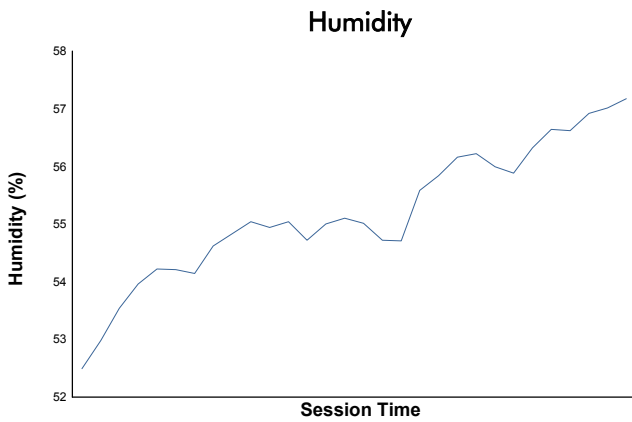

**Portimao Round**  
 Michelin Le Mans Cup  
 Bronze Driver Collective Test  
 Weather Report

Track Status: **DRY**