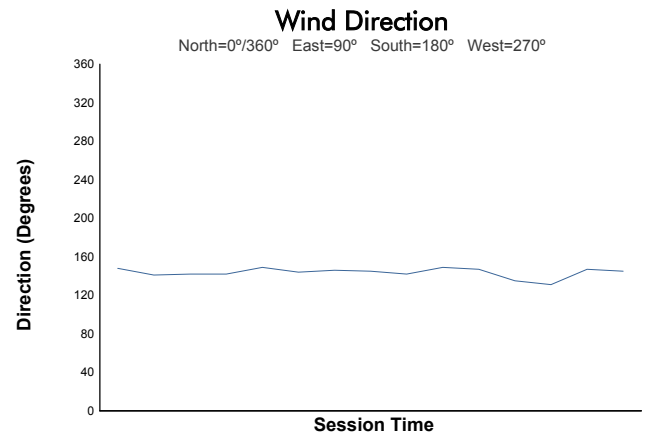

**Portimao Round**  
 Michelin Le Mans Cup  
 Qualifying Practice - GT3  
 Weather Report

Track Status: **DRY**