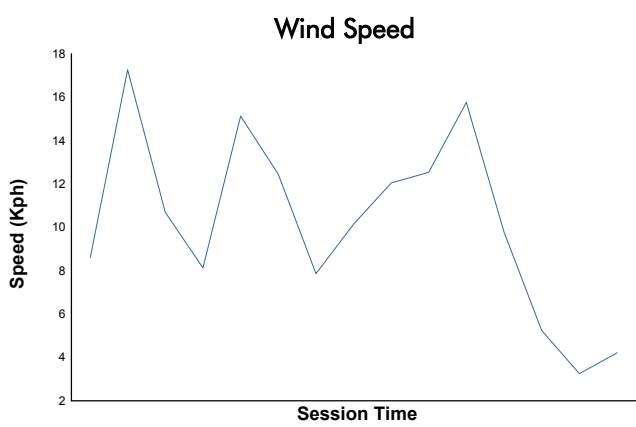

**Portimao Round**  
 Michelin Le Mans Cup  
 Qualifying Practice - GT3  
 Weather Report

Track Status: **DRY**