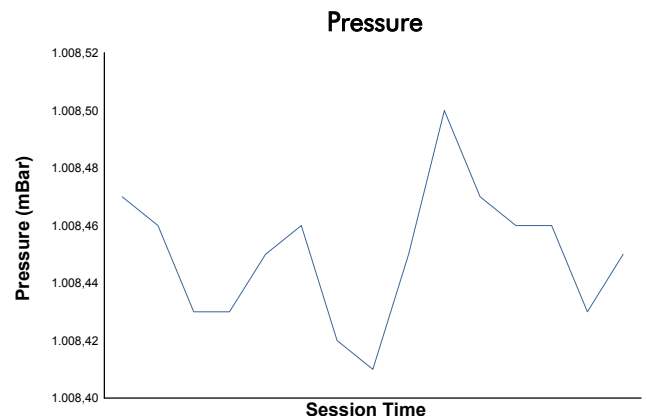

**Portimao Round**  
 Michelin Le Mans Cup  
 Qualifying Practice - GT3  
 Weather Report

Track Status: **DRY**