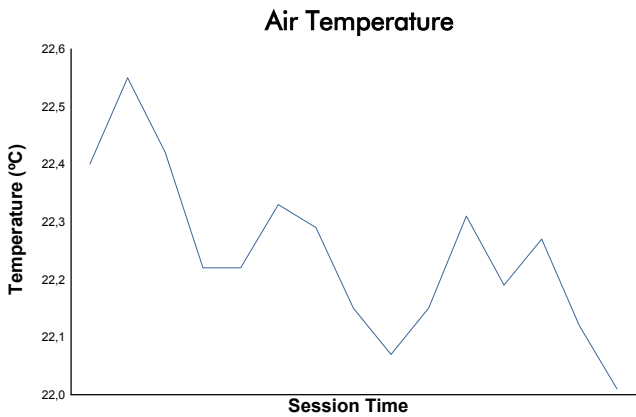

**Portimao Round**  
 Michelin Le Mans Cup  
 Qualifying Practice - GT3  
 Weather Report

Track Status: **DRY**