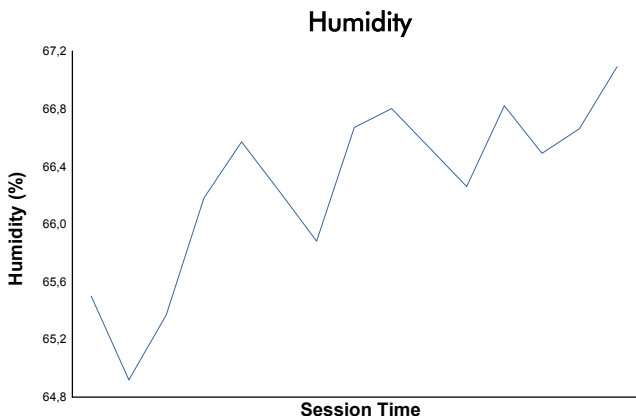

**Portimao Round**  
 Michelin Le Mans Cup  
 Qualifying Practice - GT3  
 Weather Report

Track Status: **DRY**