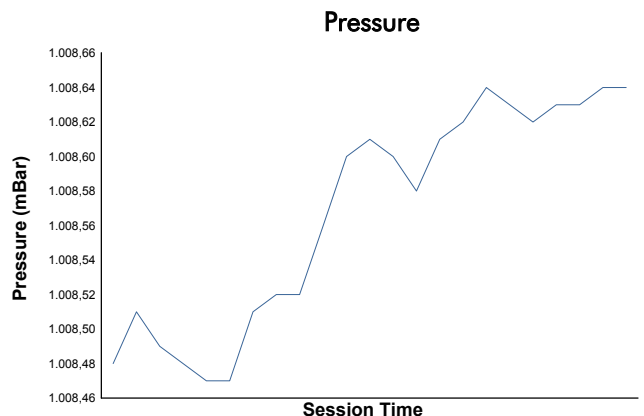

Portimao Round
 Michelin Le Mans Cup
 Qualifying Practice - LMP3
 Weather Report

Track Status: **DRY**