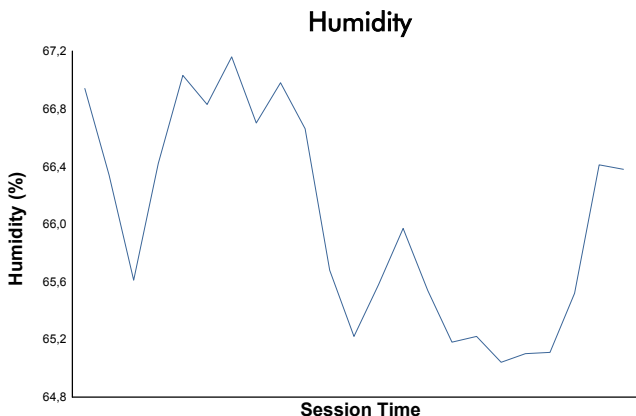

Portimao Round
 Michelin Le Mans Cup
 Qualifying Practice - LMP3
 Weather Report

Track Status: **DRY**