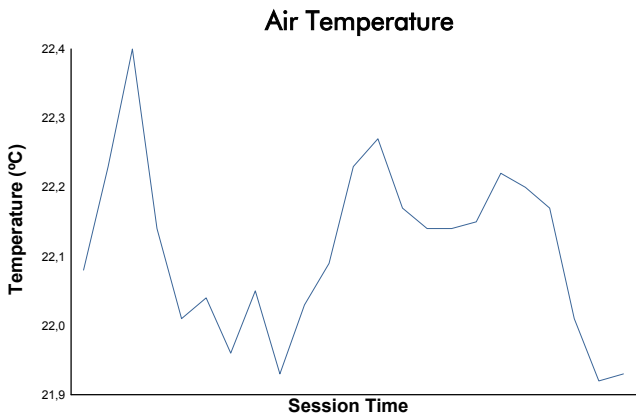

Portimao Round
 Michelin Le Mans Cup
 Qualifying Practice - LMP3
 Weather Report

Track Status: **DRY**