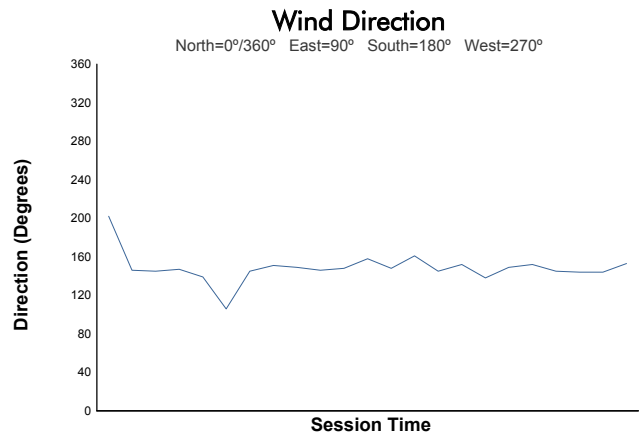

Portimao Round
 Michelin Le Mans Cup
 Qualifying Practice - LMP3
 Weather Report

Track Status: **DRY**