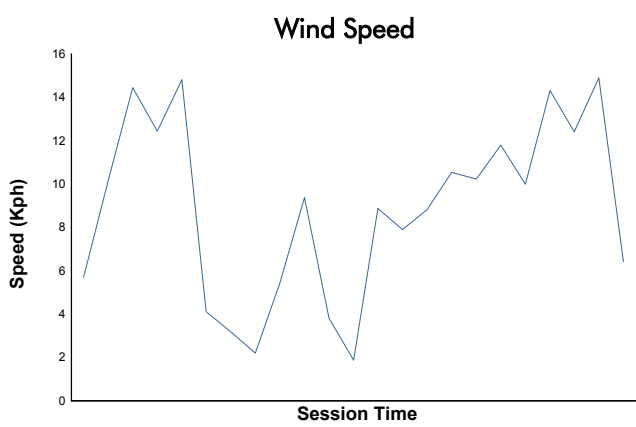

Portimao Round
 Michelin Le Mans Cup
 Qualifying Practice - LMP3
 Weather Report

Track Status: **DRY**