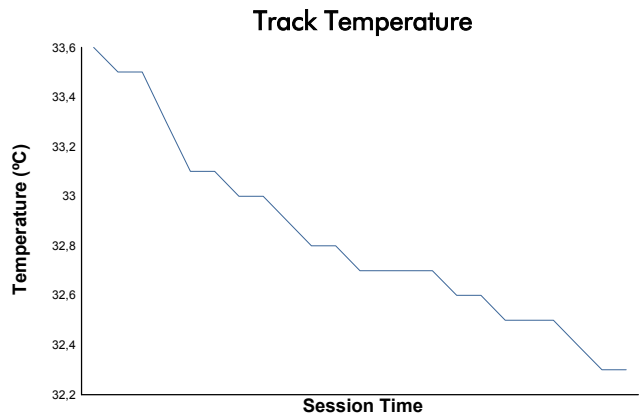

Portimao Round
 Michelin Le Mans Cup
 Qualifying Practice - LMP3
 Weather Report

Track Status: **DRY**