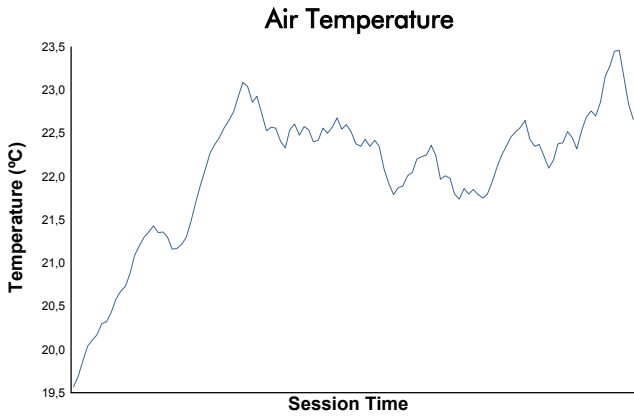

Portimao Round

Michelin Le Mans Cup Race

Weather Report

Track Status: **DRY**