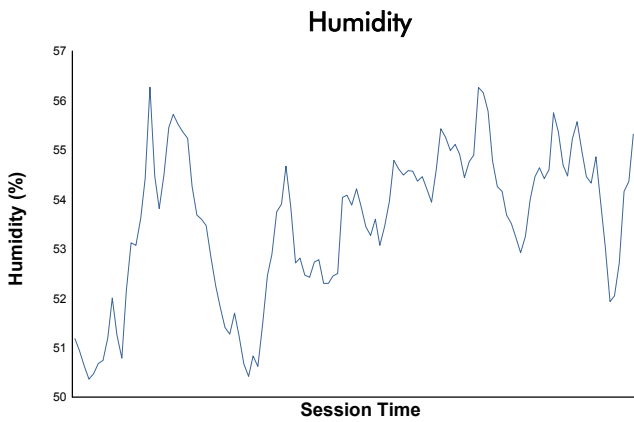

Portimao Round

Michelin Le Mans Cup Race

Weather Report

Track Status: **DRY**