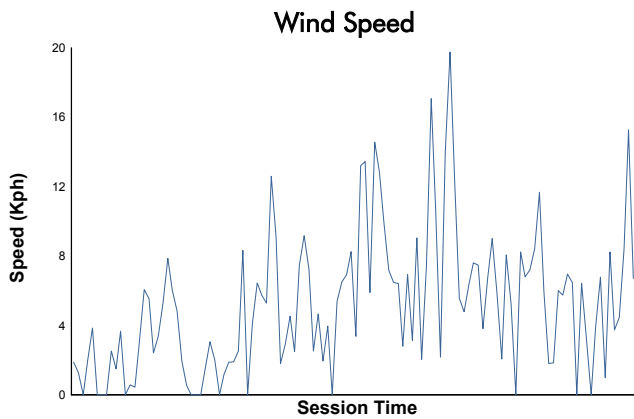

Portimao Round

Michelin Le Mans Cup Race

Weather Report

Track Status: **DRY**