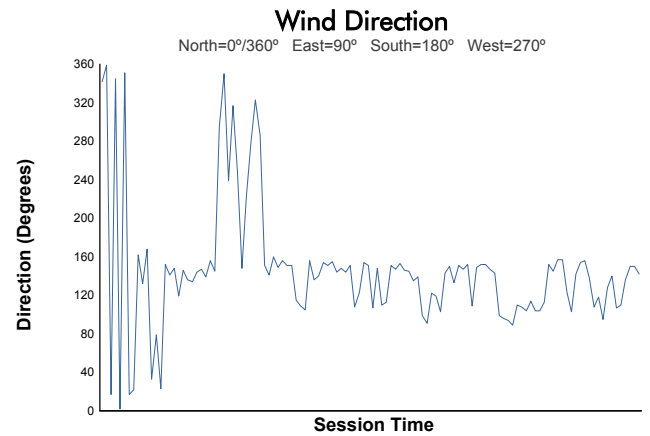

Portimao Round

Michelin Le Mans Cup Race

Weather Report

Track Status: **DRY**