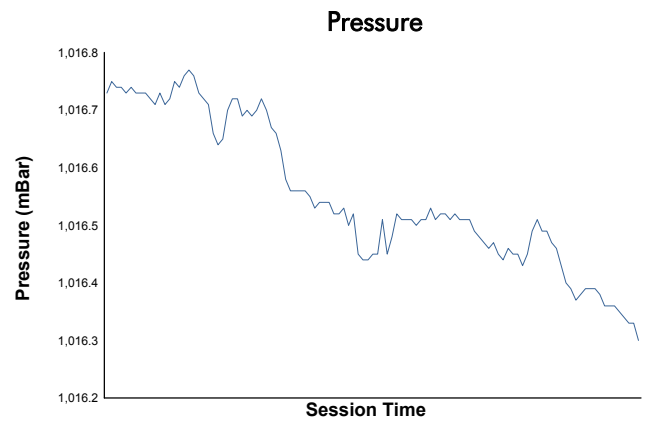

MLMC Collective Test Day
Imola Round
Morning Test
Weather Report

Track Status: **DRY**