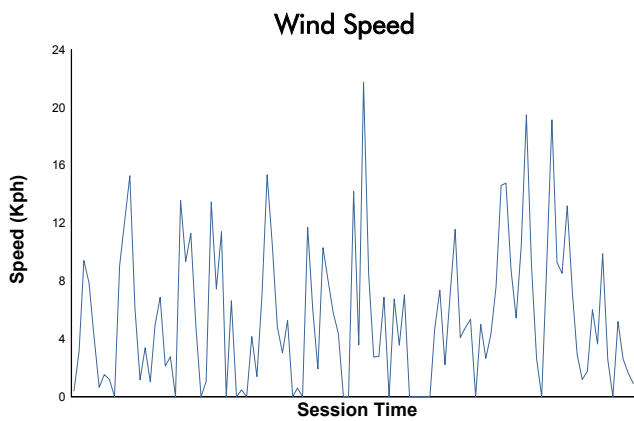

MLMC Collective Test Day
Imola Round
Morning Test
Weather Report

Track Status: **DRY**