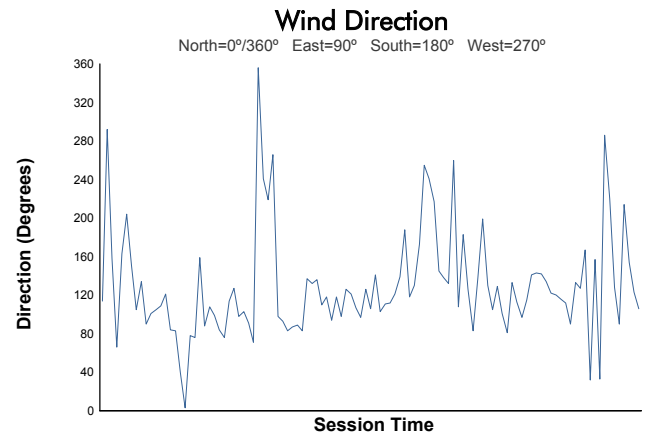

MLMC Collective Test Day
Imola Round
Morning Test
Weather Report

Track Status: **DRY**