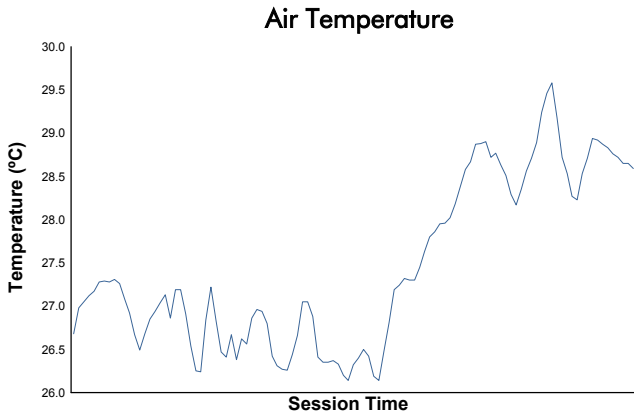

MLMC Collective Test Day
Imola Round
Morning Test
Weather Report

Track Status: **DRY**