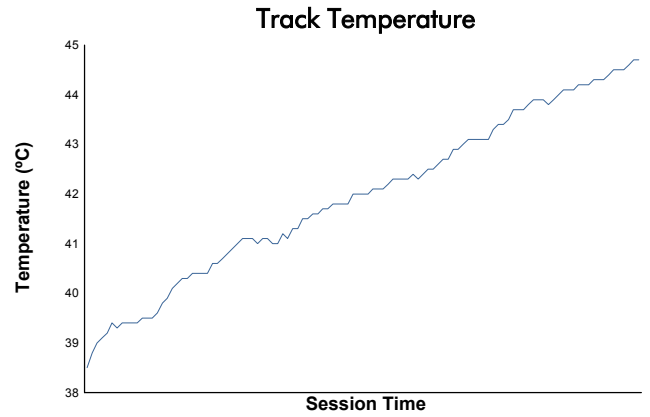

MLMC Collective Test Day
Imola Round
Morning Test
Weather Report

Track Status: **DRY**