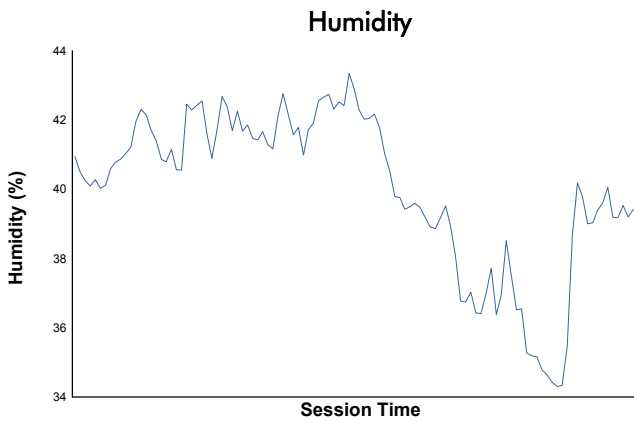

MLMC Collective Test Day
Imola Round
Morning Test
Weather Report

Track Status: **DRY**