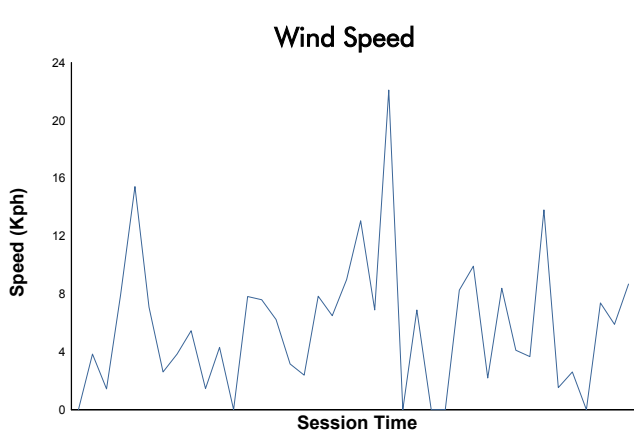

Michelin Le Mans Cup

Imola Round

Bronze Driver Collective Test

Weather Report

Amended

Track Status: **DRY**