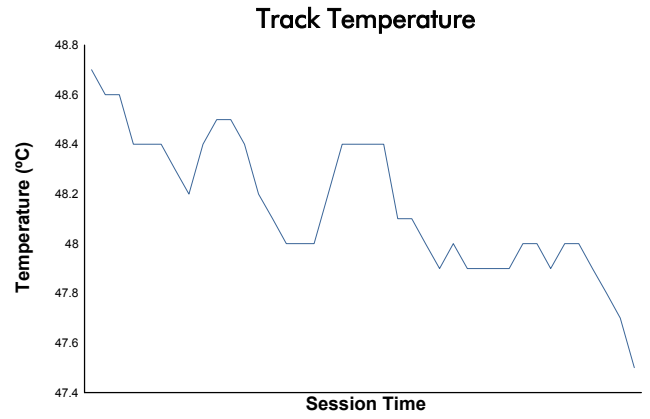

Michelin Le Mans Cup

Imola Round

Bronze Driver Collective Test

Weather Report

Amended

Track Status: **DRY**