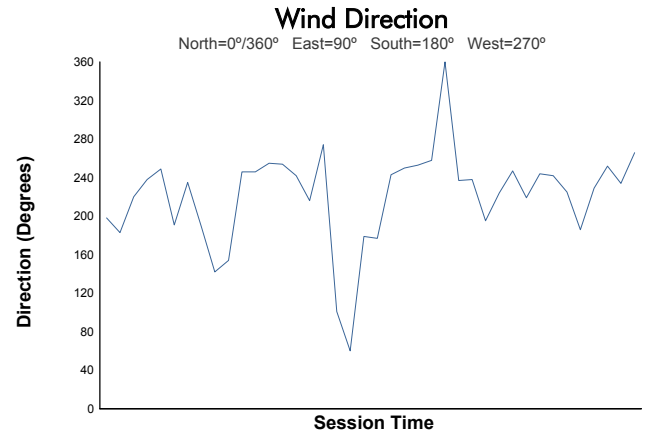

Michelin Le Mans Cup

Imola Round

Bronze Driver Collective Test

Weather Report

Amended

Track Status: **DRY**