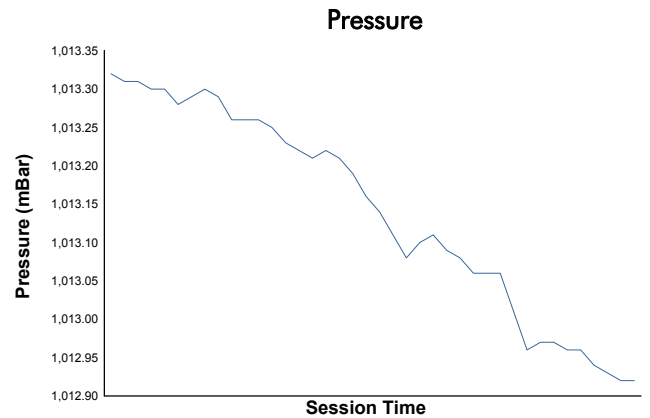

Michelin Le Mans Cup

Imola Round

Bronze Driver Collective Test

Weather Report

Amended

Track Status: **DRY**