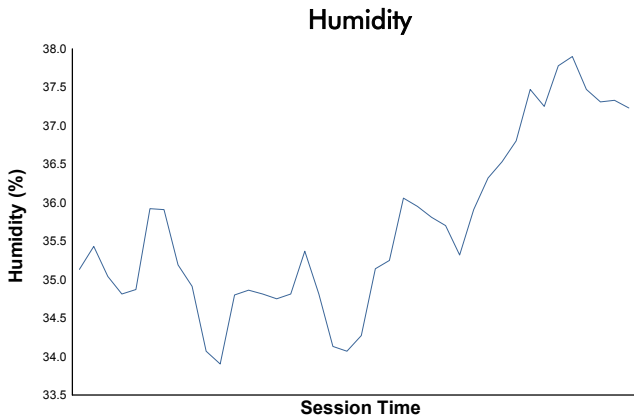

Michelin Le Mans Cup

Imola Round

Bronze Driver Collective Test

Weather Report

Amended

Track Status: **DRY**