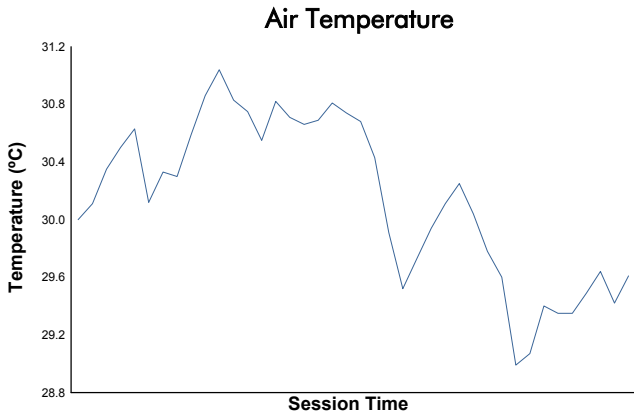

Michelin Le Mans Cup

Imola Round

Bronze Driver Collective Test

Weather Report

Amended

Track Status: **DRY**