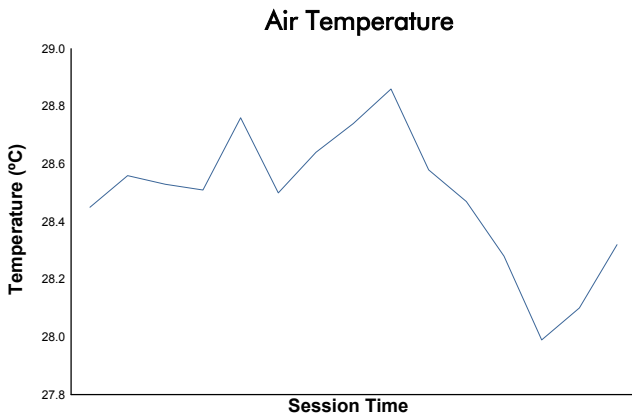

Michelin Le Mans Cup

Imola Round

Qualifying Practice - GT3

Weather Report

Track Status: **DRY**