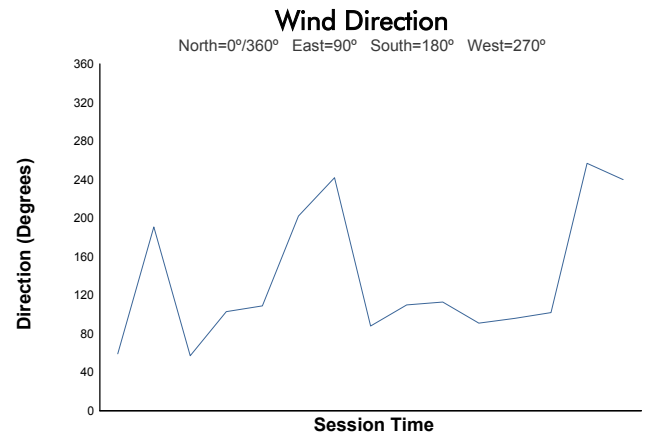

Michelin Le Mans Cup

Imola Round

Qualifying Practice - GT3

Weather Report

Track Status: **DRY**