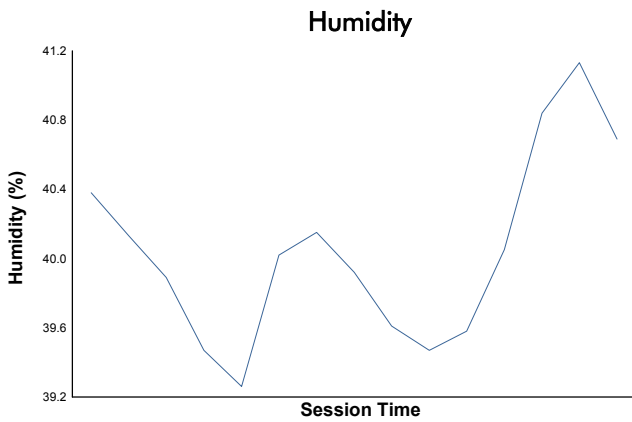

Michelin Le Mans Cup

Imola Round

Qualifying Practice - GT3

Weather Report

Track Status: **DRY**