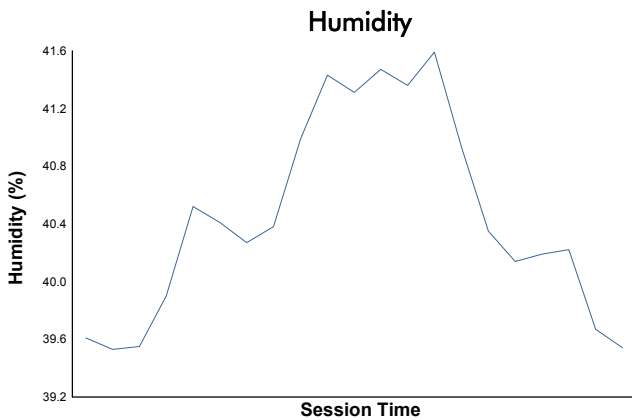

Michelin Le Mans Cup

Imola Round

Qualifying Practice - LMP3

Weather Report

Track Status: **DRY**