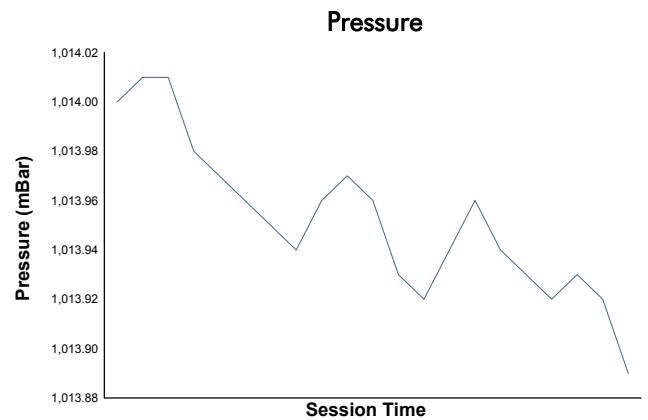

Michelin Le Mans Cup

Imola Round

Qualifying Practice - LMP3

Weather Report

Track Status: **DRY**