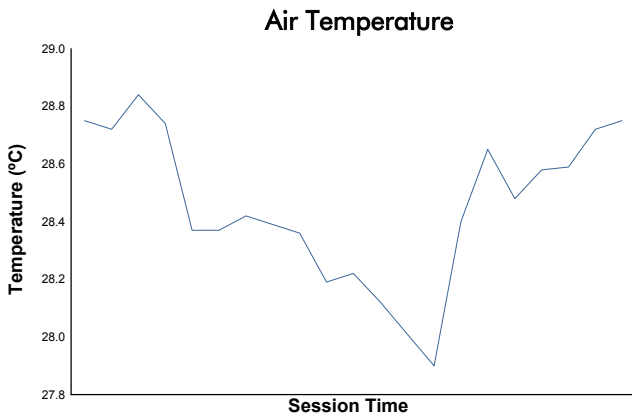

Michelin Le Mans Cup

Imola Round

Qualifying Practice - LMP3

Weather Report

Track Status: **DRY**