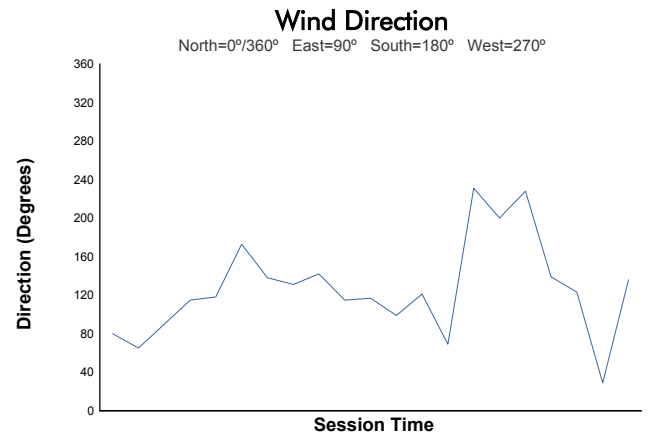

Michelin Le Mans Cup

Imola Round

Qualifying Practice - LMP3

Weather Report

Track Status: **DRY**