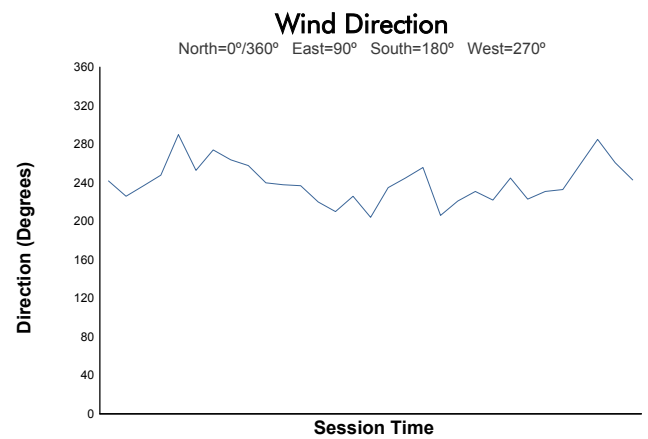

ROAD TO LE MANS

ROAD TO LE MANS

90^e Edition des 24 Heures du Mans
Qualifying Session 2

Weather Report

Track Status: **DRY**