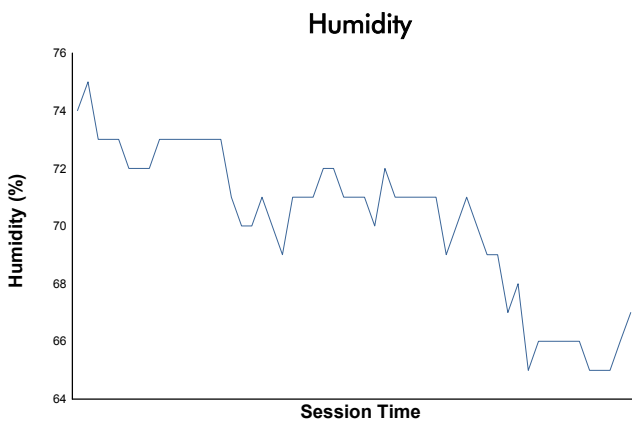

ROAD TO LE MANS

ROAD TO LE MANS

90^e Edition des 24 Heures du Mans
Race 2

Weather Report

Track Status: **DRY**