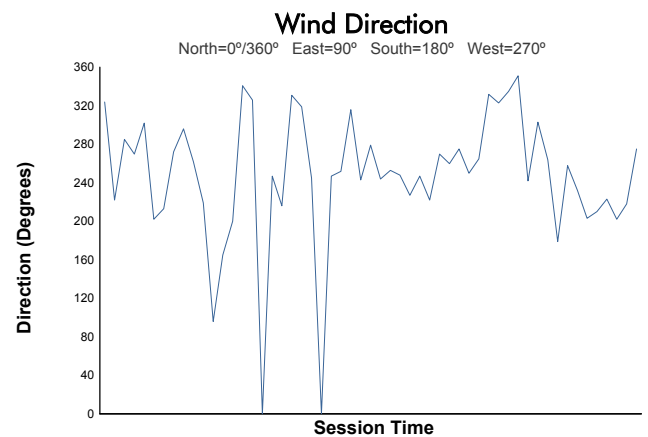

ROAD TO LE MANS

ROAD TO LE MANS

90^e Edition des 24 Heures du Mans
Race 2

Weather Report

Track Status: **DRY**