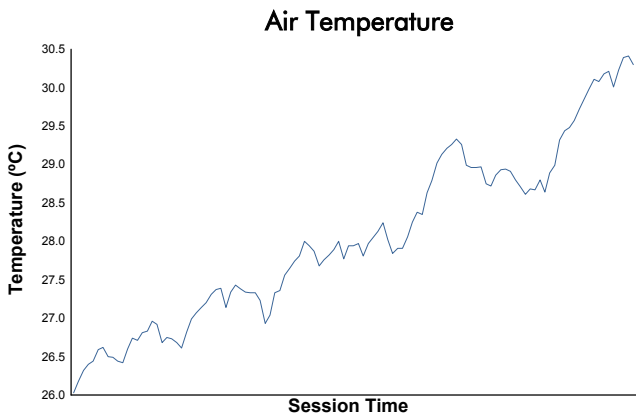

MLMC Collective Test Day
Monza Round
Morning Test
Weather Report

Track Status: **DRY**