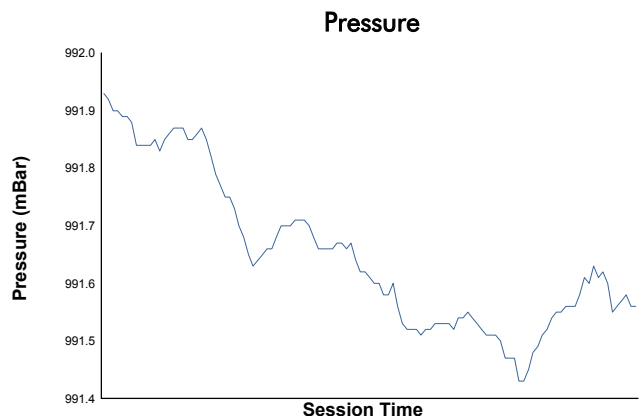

MLMC Collective Test Day
Monza Round
Morning Test
Weather Report

Track Status: **DRY**