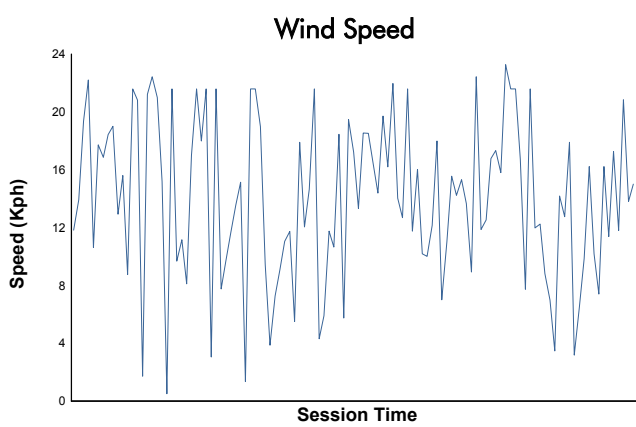

MLMC Collective Test Day
Monza Round
Morning Test
Weather Report

Track Status: **DRY**