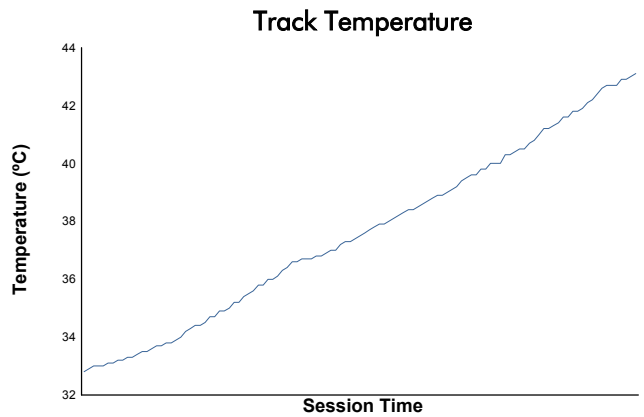

MLMC Collective Test Day
Monza Round
Morning Test
Weather Report

Track Status: **DRY**