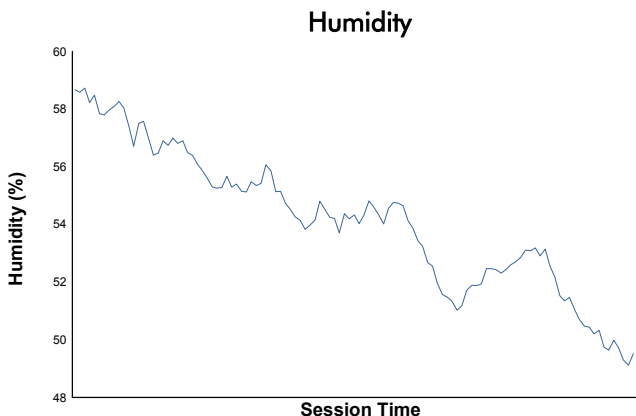

MLMC Collective Test Day
Monza Round
Morning Test
Weather Report

Track Status: **DRY**