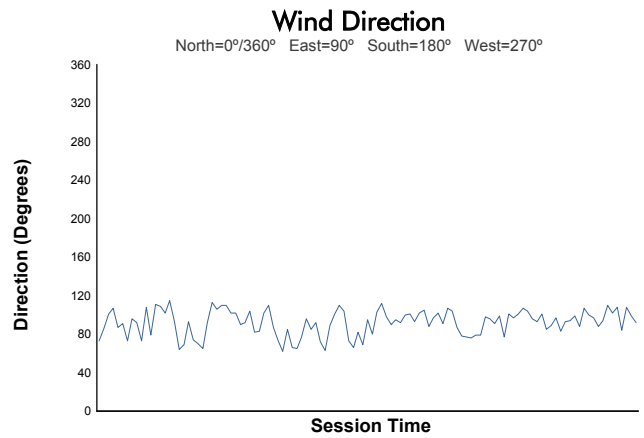

MLMC Collective Test Day
Monza Round
Morning Test
Weather Report

Track Status: **DRY**