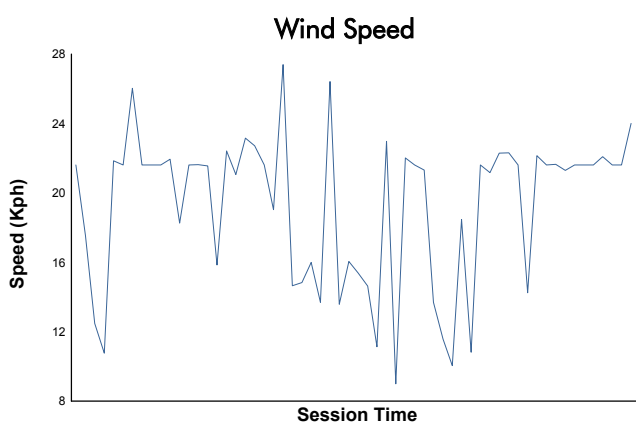

MLMC Collective Test Day
Monza Round
Afternoon Test
Weather Report

Track Status: **DRY**