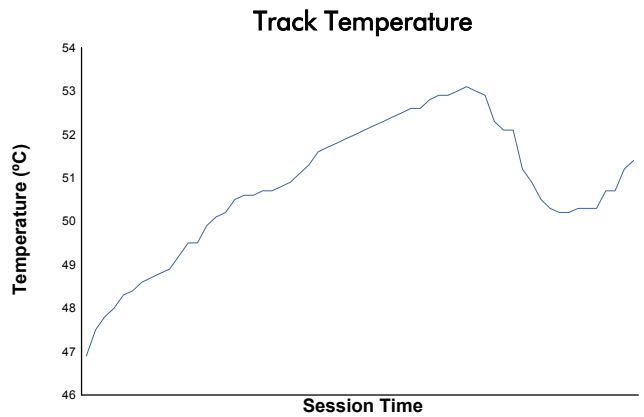

MLMC Collective Test Day
Monza Round
Afternoon Test
Weather Report

Track Status: **DRY**