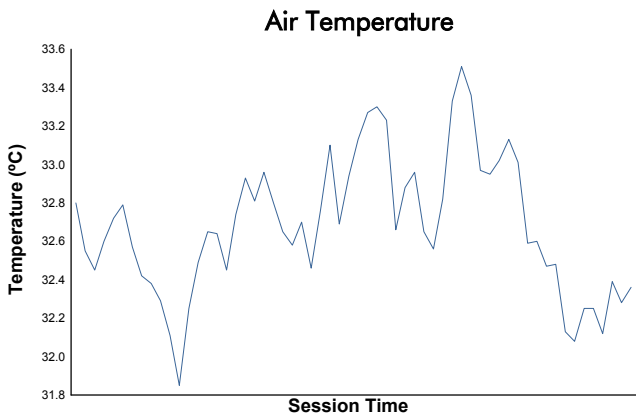

MLMC Collective Test Day
Monza Round
Afternoon Test
Weather Report

Track Status: **DRY**