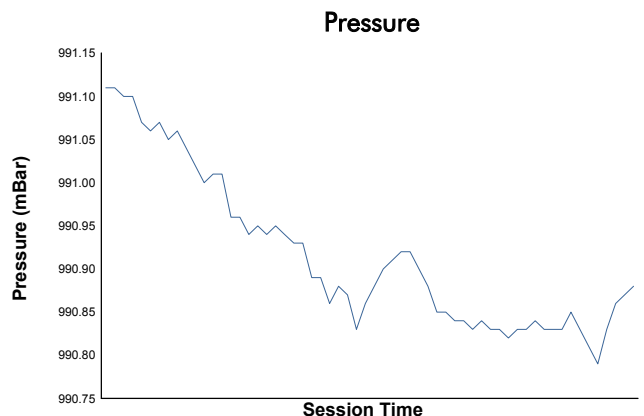

MLMC Collective Test Day
Monza Round
Afternoon Test
Weather Report

Track Status: **DRY**