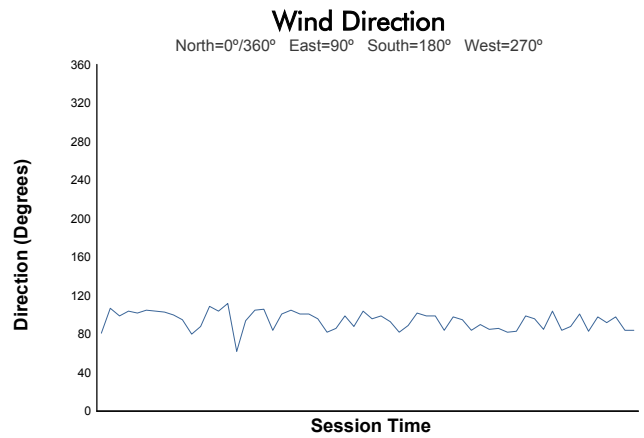

MLMC Collective Test Day
Monza Round
Afternoon Test
Weather Report

Track Status: **DRY**