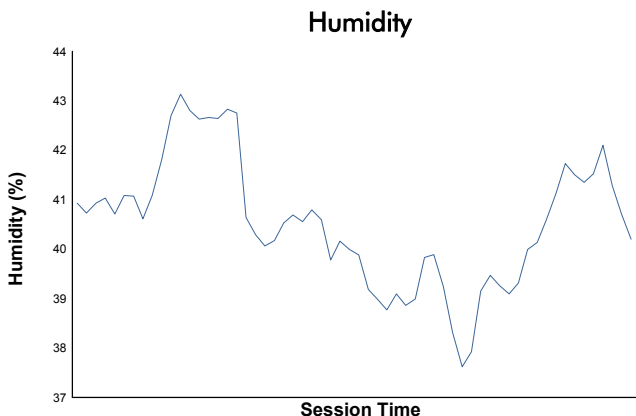

MLMC Collective Test Day
Monza Round
Afternoon Test
Weather Report

Track Status: **DRY**