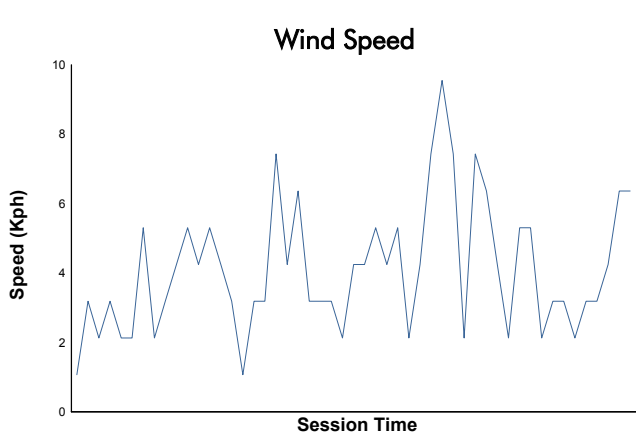

MLMC Collective Test Day
Spa-Francorchamps Round
Morning Test
Weather Report

Track Status: **DRY**