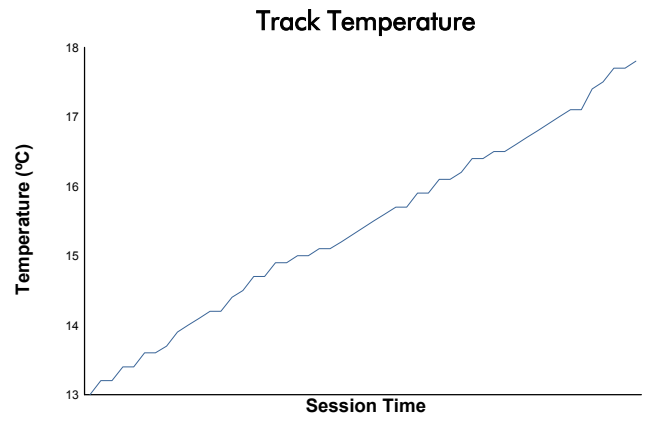

MLMC Collective Test Day
Spa-Francorchamps Round
Morning Test
Weather Report

Track Status: **DRY**