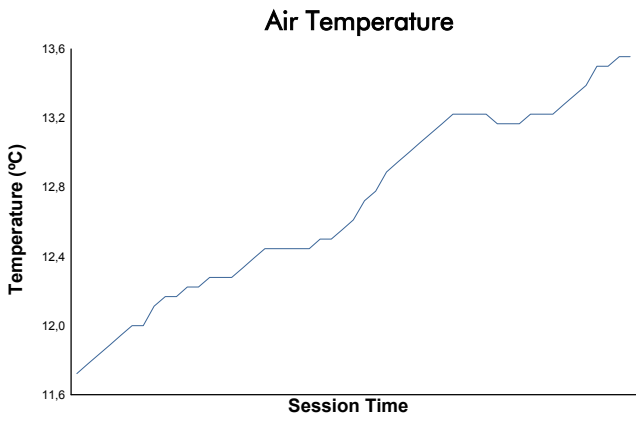

MLMC Collective Test Day
Spa-Francorchamps Round
Morning Test
Weather Report

Track Status: **DRY**