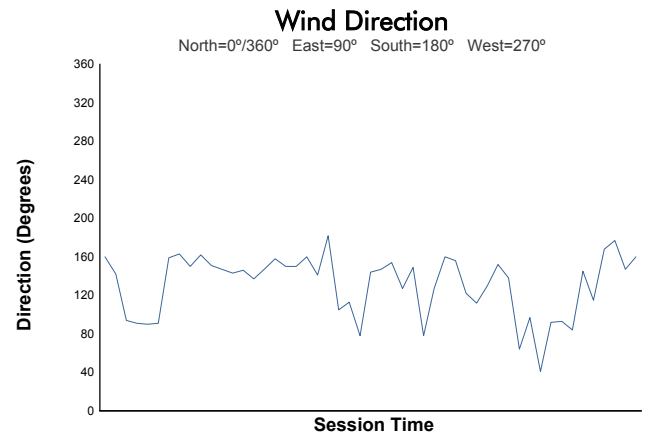

MLMC Collective Test Day
Spa-Francorchamps Round
Morning Test
Weather Report

Track Status: **DRY**