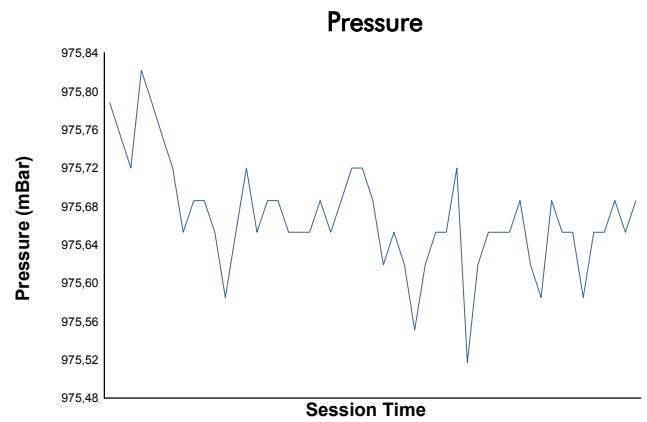

MLMC Collective Test Day
Spa-Francorchamps Round
Morning Test
Weather Report

Track Status: **DRY**