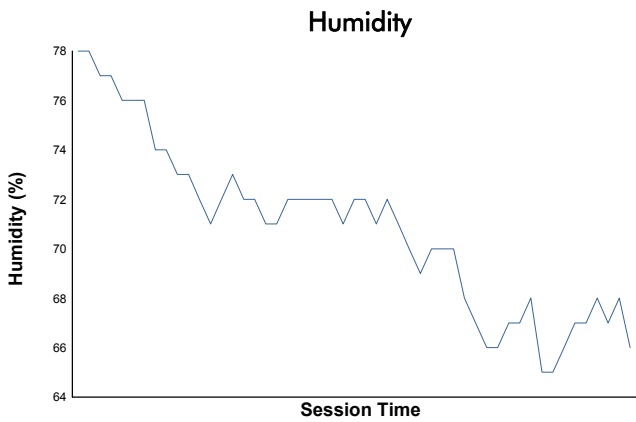

MLMC Collective Test Day
Spa-Francorchamps Round
Morning Test
Weather Report

Track Status: **DRY**