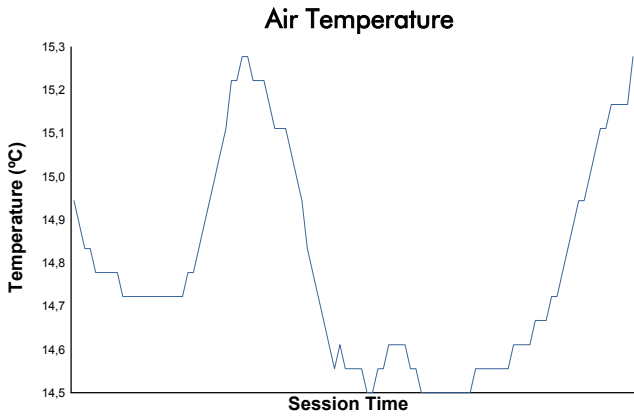

MLMC Collective Test Day

Spa-Francorchamps Round

Afternoon Test

Weather Report

Track Status: **DRY**