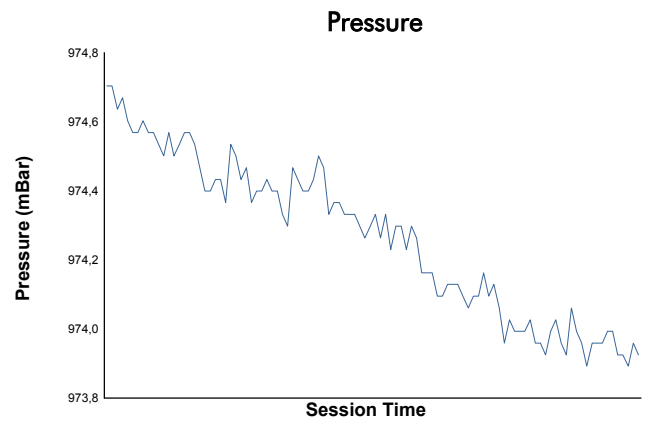

MLMC Collective Test Day

Spa-Francorchamps Round

Afternoon Test

Weather Report

Track Status: **DRY**