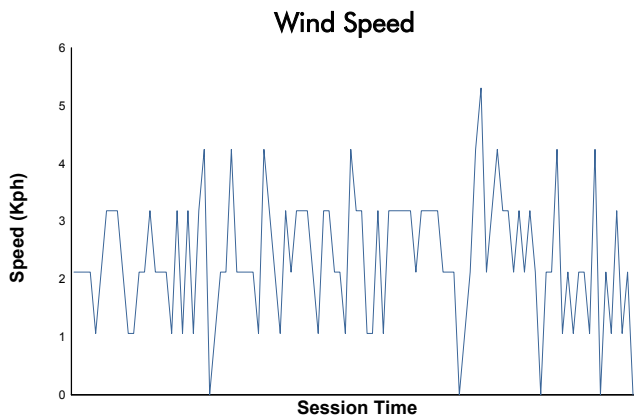

MLMC Collective Test Day

Spa-Francorchamps Round

Afternoon Test

Weather Report

Track Status: **DRY**