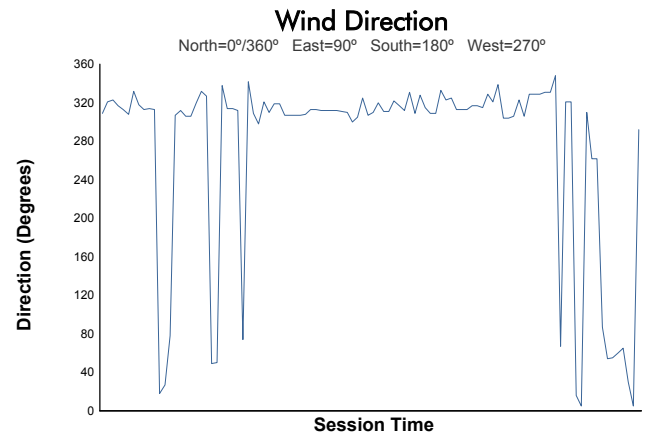

MLMC Collective Test Day

Spa-Francorchamps Round

Afternoon Test

Weather Report

Track Status: **DRY**