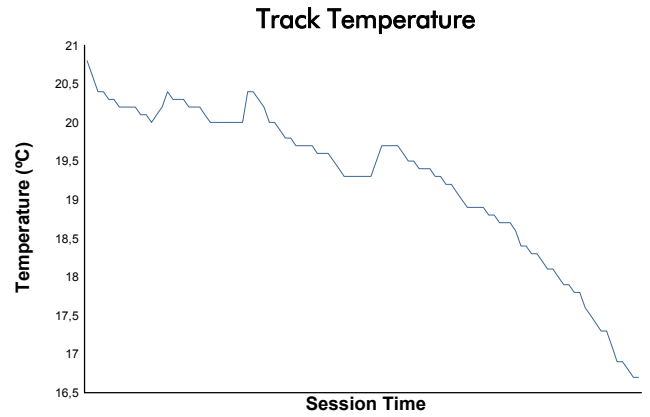

MLMC Collective Test Day

Spa-Francorchamps Round

Afternoon Test

Weather Report

Track Status: **DRY**