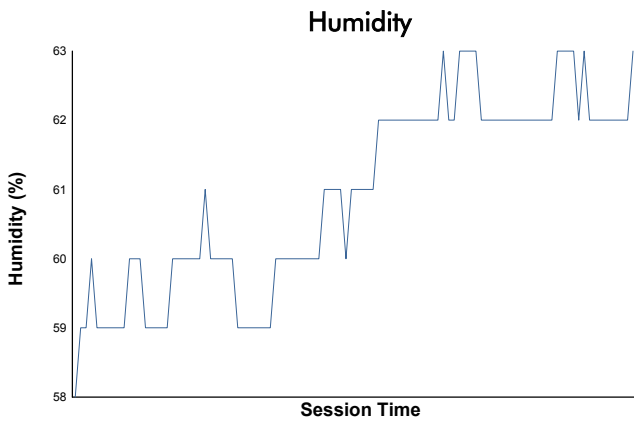

MLMC Collective Test Day

Spa-Francorchamps Round

Afternoon Test

Weather Report

Track Status: **DRY**