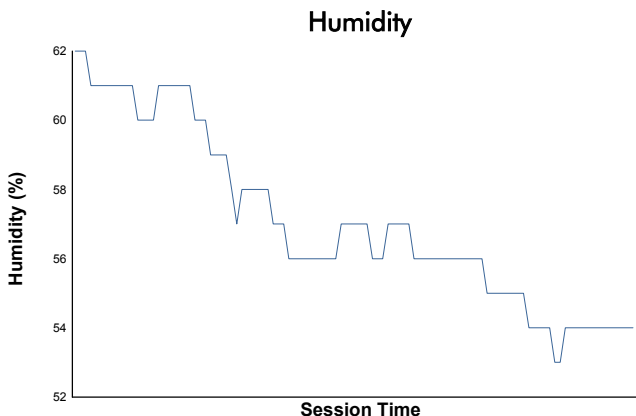

MLMC Collective Test Day
Portimao Round
Morning Test
Weather Report

Track Status: **DRY**