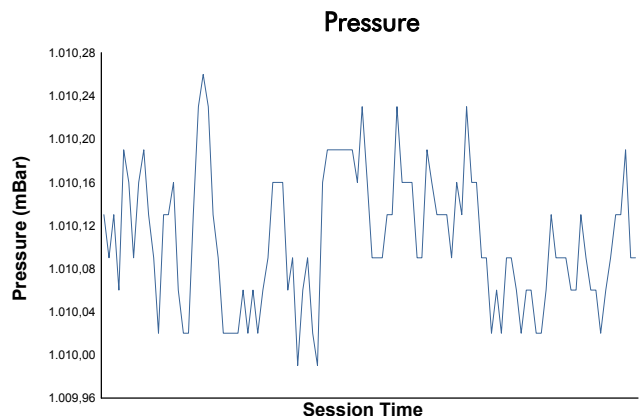

MLMC Collective Test Day
Portimao Round
Morning Test
Weather Report

Track Status: **DRY**