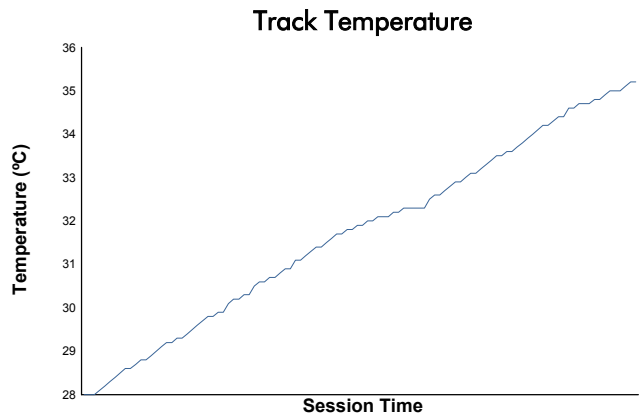

MLMC Collective Test Day
Portimao Round
Morning Test
Weather Report

Track Status: **DRY**