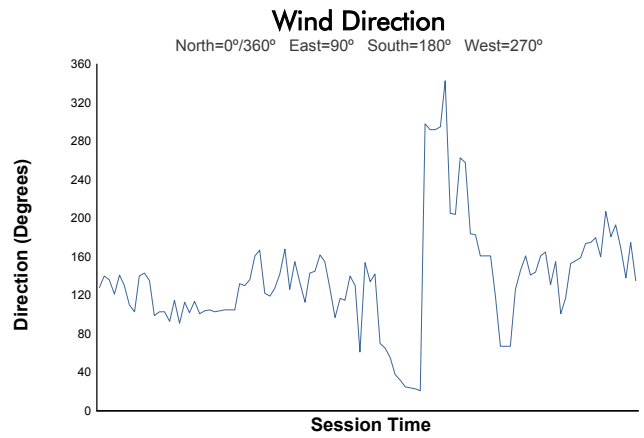

MLMC Collective Test Day
Portimao Round
Morning Test
Weather Report

Track Status: **DRY**