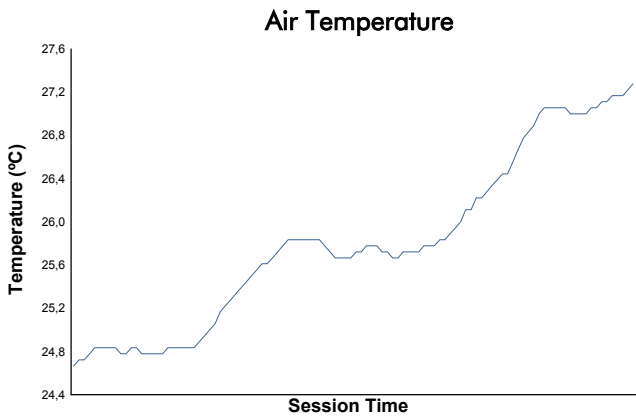

MLMC Collective Test Day
Portimao Round
Morning Test
Weather Report

Track Status: **DRY**