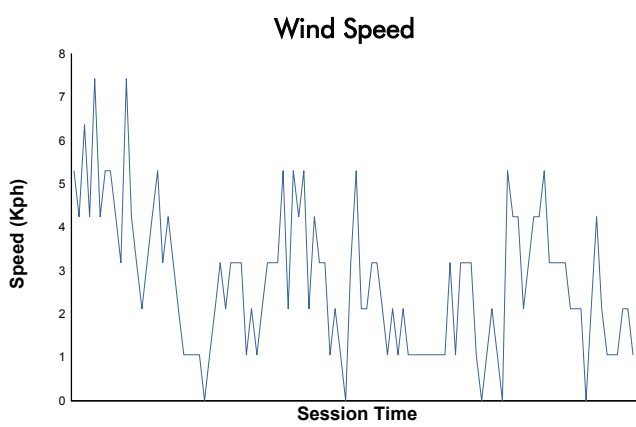

MLMC Collective Test Day
Portimao Round
Morning Test
Weather Report

Track Status: **DRY**