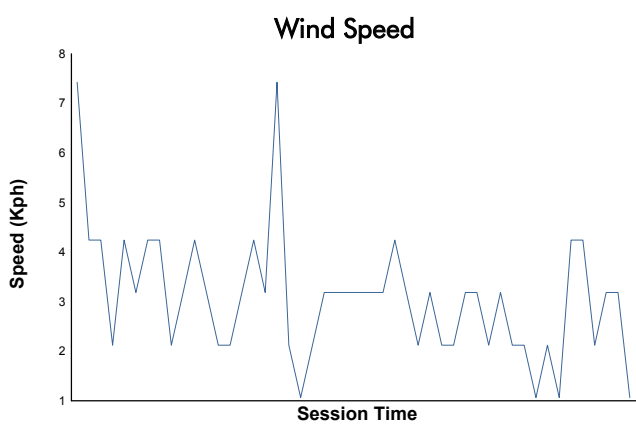

MLMC Collective Test Day
Portimao Round
Afternoon Test
Weather Report

Track Status: **DRY**