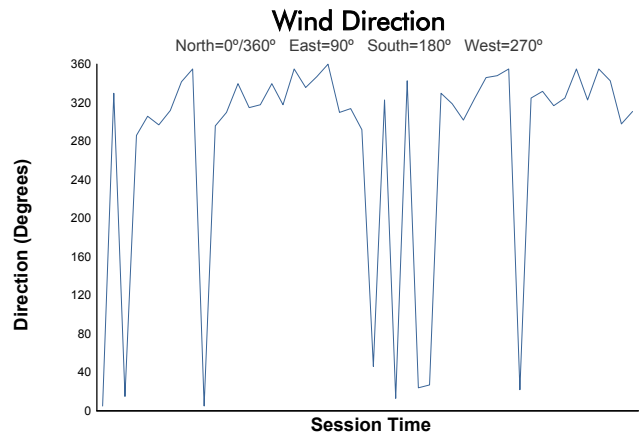

MLMC Collective Test Day
Portimao Round
Afternoon Test
Weather Report

Track Status: **DRY**