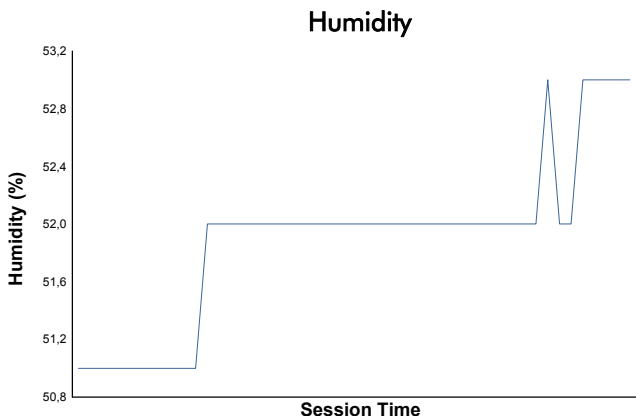

MLMC Collective Test Day
Portimao Round
Afternoon Test
Weather Report

Track Status: **DRY**