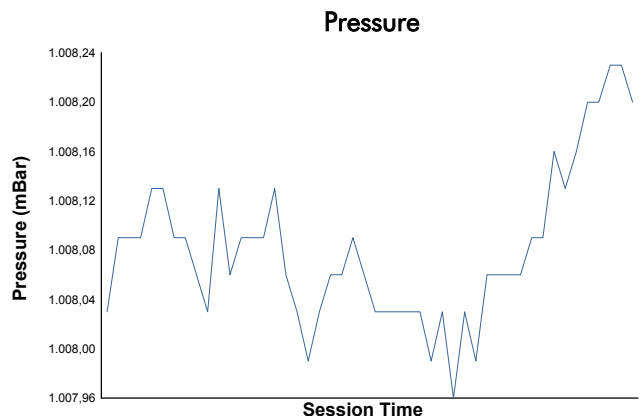

MLMC Collective Test Day
Portimao Round
Afternoon Test
Weather Report

Track Status: **DRY**