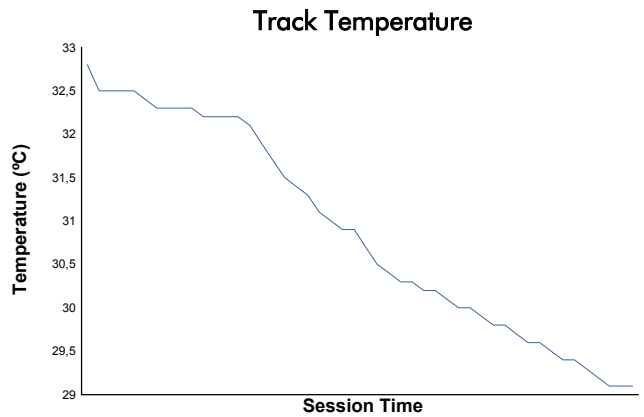

MLMC Collective Test Day
Portimao Round
Afternoon Test
Weather Report

Track Status: **DRY**