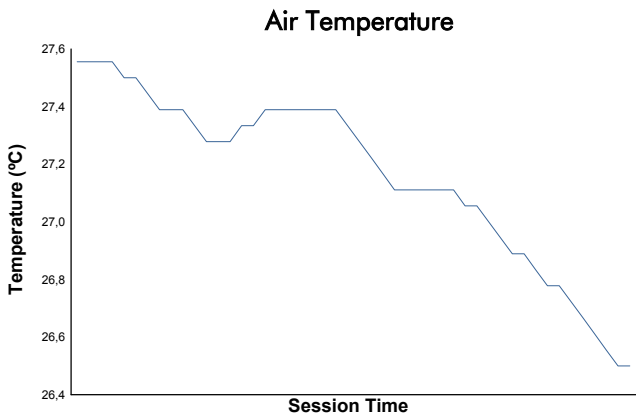

MLMC Collective Test Day
Portimao Round
Afternoon Test
Weather Report

Track Status: **DRY**