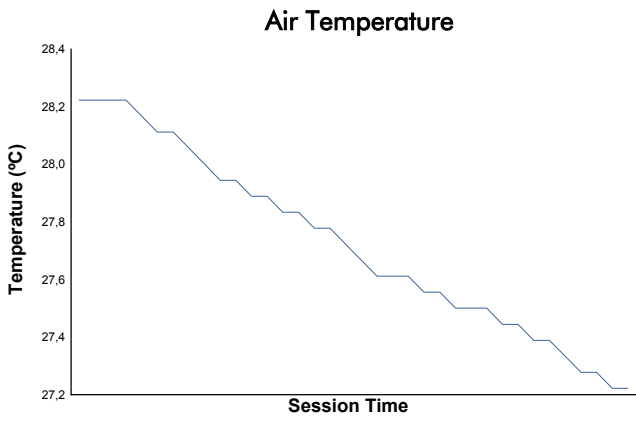

Michelin Le Mans Cup
Portimao Round
Bronze Driver Collective Test
Weather Report

Track Status: **DRY**