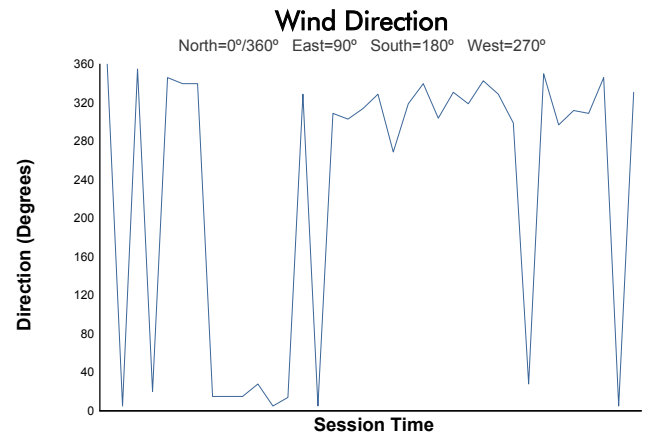

Michelin Le Mans Cup
Portimao Round
Bronze Driver Collective Test
Weather Report

Track Status: **DRY**