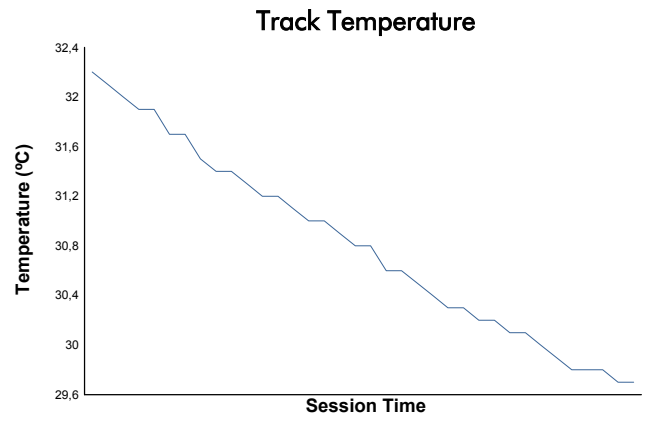

Michelin Le Mans Cup
Portimao Round
Bronze Driver Collective Test
Weather Report

Track Status: **DRY**