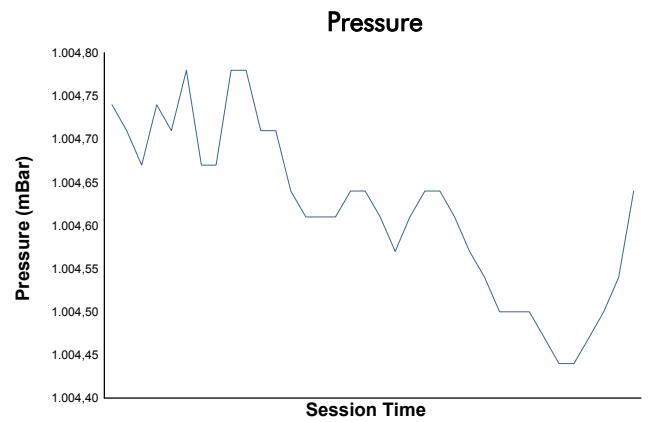

Michelin Le Mans Cup
Portimao Round
Bronze Driver Collective Test
Weather Report

Track Status: **DRY**