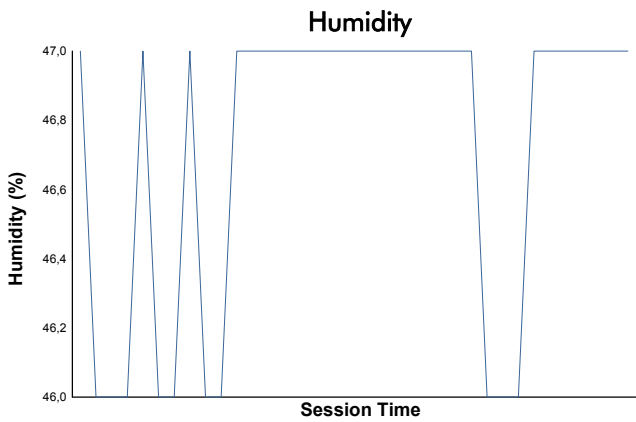

Michelin Le Mans Cup
Portimao Round
Bronze Driver Collective Test
Weather Report

Track Status: **DRY**