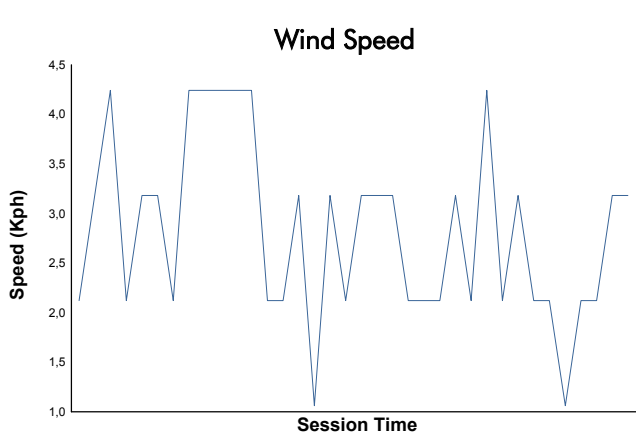

Michelin Le Mans Cup
Portimao Round
Bronze Driver Collective Test
Weather Report

Track Status: **DRY**