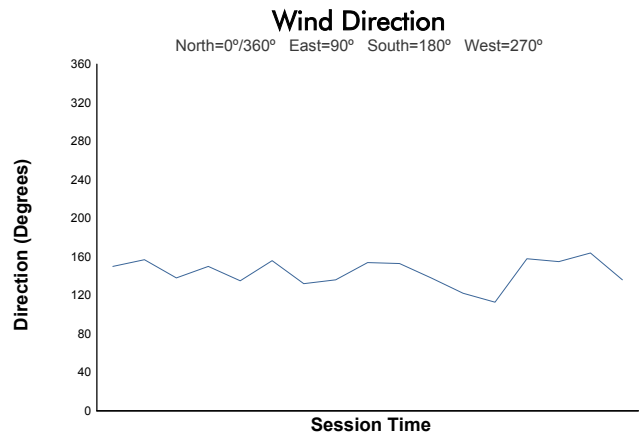

Michelin Le Mans Cup
Portimao Round
Qualifying Practice - GT3
Weather Report

Track Status: **DRY**