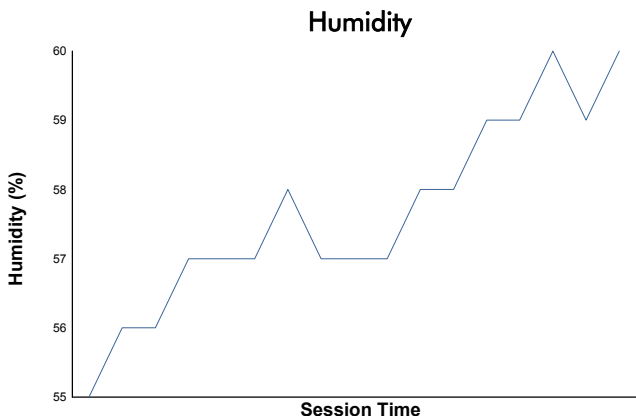

Michelin Le Mans Cup
Portimao Round
Qualifying Practice - GT3
Weather Report

Track Status: **DRY**