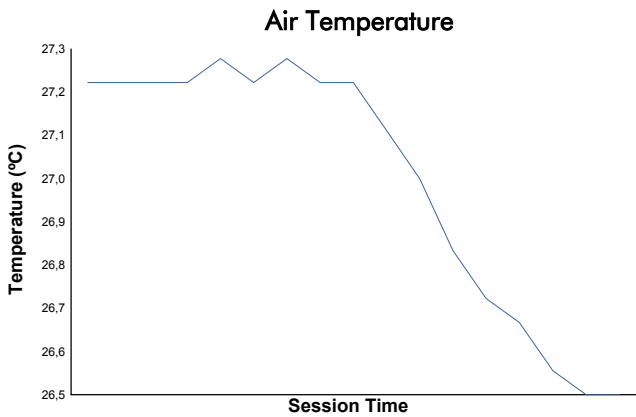

Michelin Le Mans Cup
Portimao Round
Qualifying Practice - GT3
Weather Report

Track Status: **DRY**