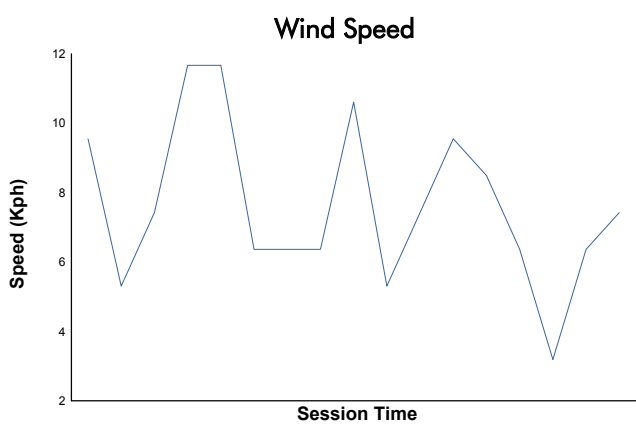

Michelin Le Mans Cup

Portimao Round

Qualifying Practice - LMP3

Weather Report

Track Status: **DRY**