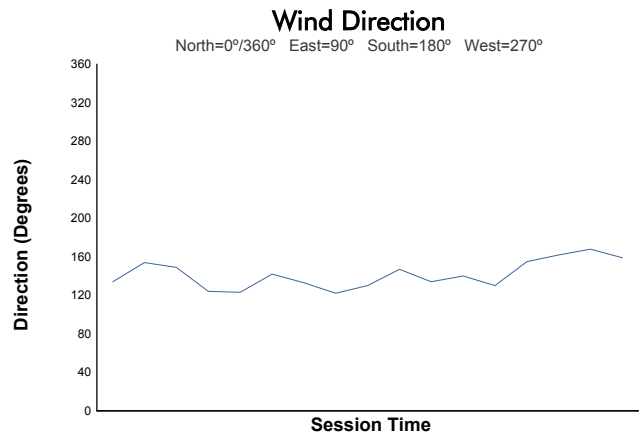

Michelin Le Mans Cup

Portimao Round

Qualifying Practice - LMP3

Weather Report

Track Status: **DRY**