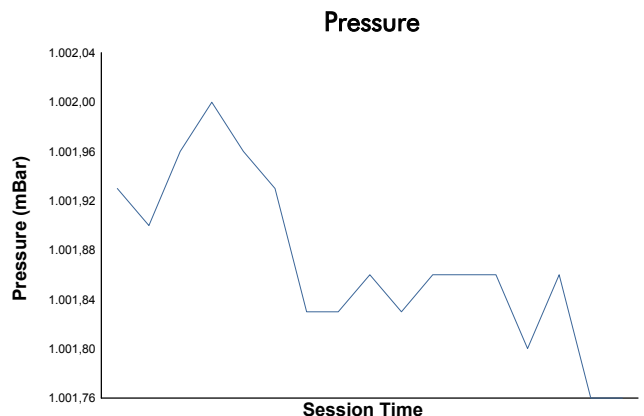

Michelin Le Mans Cup

Portimao Round

Qualifying Practice - LMP3

Weather Report

Track Status: **DRY**