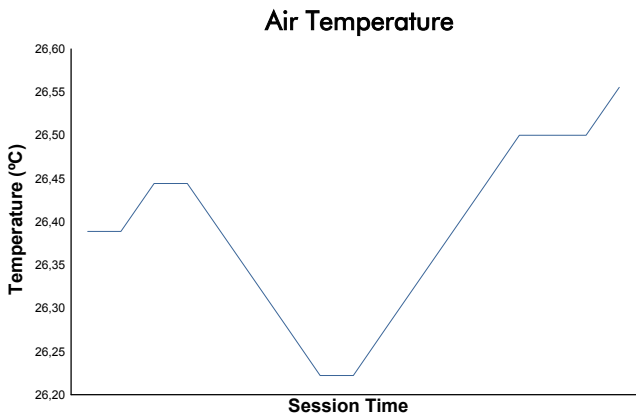

Michelin Le Mans Cup

Portimao Round

Qualifying Practice - LMP3

Weather Report

Track Status: **DRY**