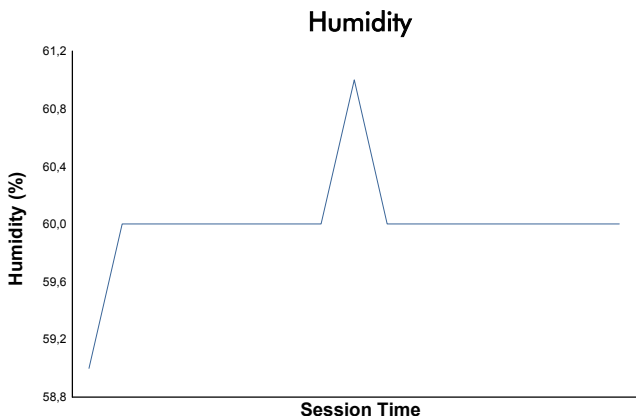

Michelin Le Mans Cup

Portimao Round

Qualifying Practice - LMP3

Weather Report

Track Status: **DRY**