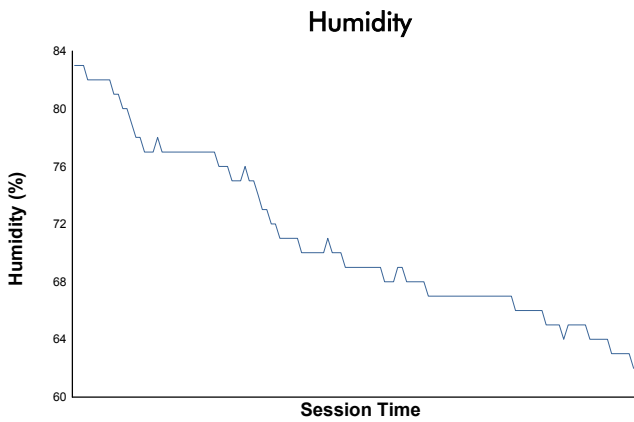

Michelin Le Mans Cup

Portimao Round Race

Weather Report

Track Status: **DRY**