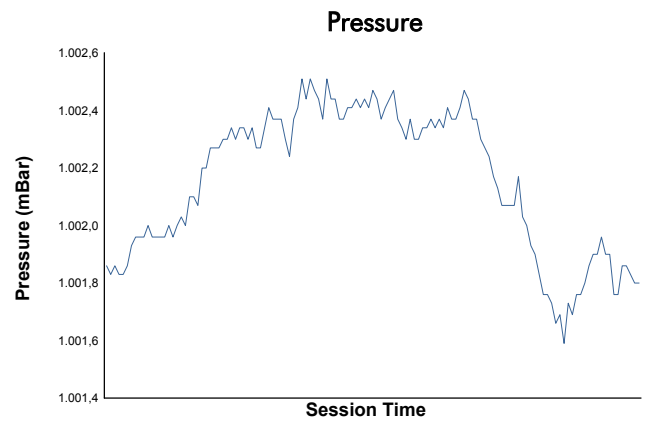

Michelin Le Mans Cup

Portimao Round Race

Weather Report

Track Status: **DRY**