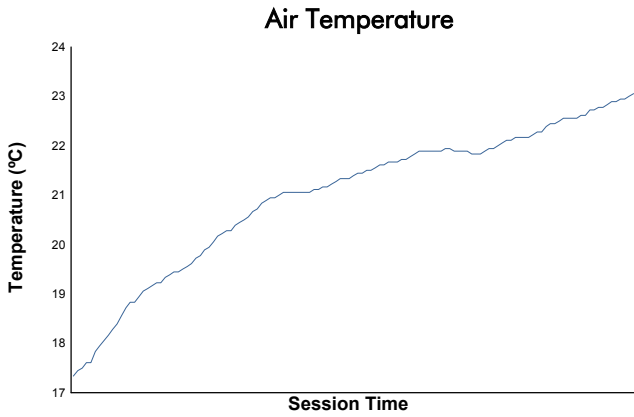

Michelin Le Mans Cup

Portimao Round Race

Weather Report

Track Status: **DRY**