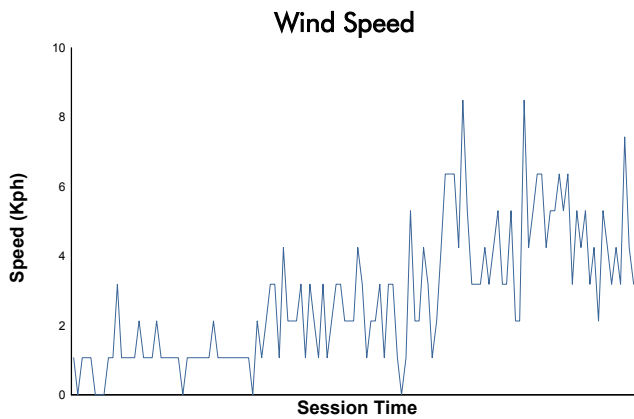

Michelin Le Mans Cup

Portimao Round Race

Weather Report

Track Status: **DRY**