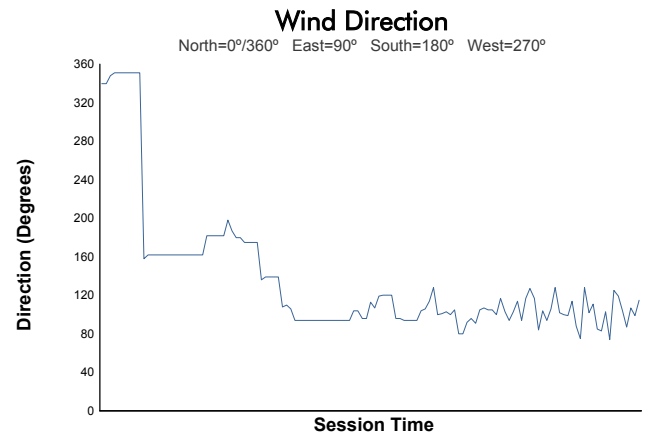

Michelin Le Mans Cup

Portimao Round Race

Weather Report

Track Status: **DRY**