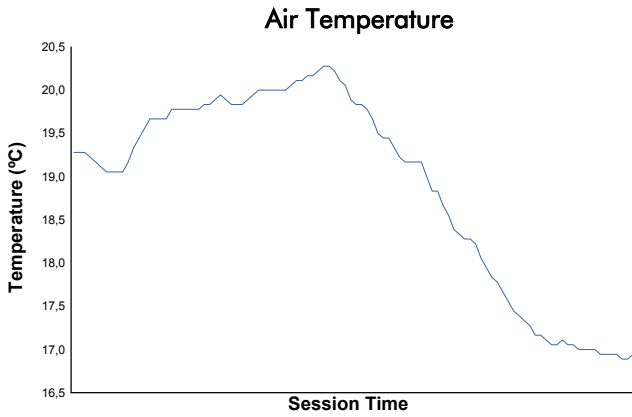

Michelin Le Mans Cup

Barcelona Round Race

Weather Report

Track Status: **DRY**