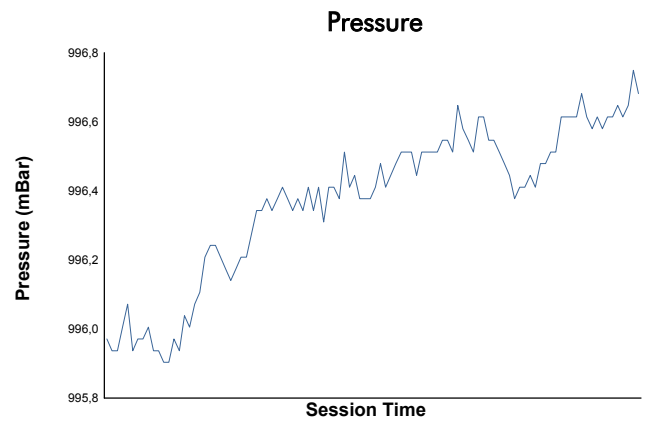

Michelin Le Mans Cup

Barcelona Round Race

Weather Report

Track Status: **DRY**