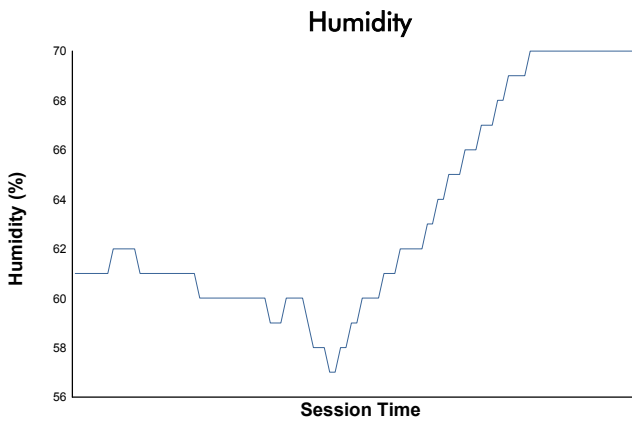

Michelin Le Mans Cup

Barcelona Round Race

Weather Report

Track Status: **DRY**