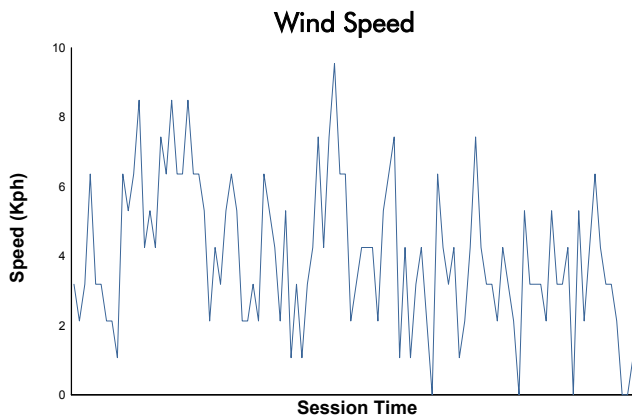

Michelin Le Mans Cup

Barcelona Round Race

Weather Report

Track Status: **DRY**