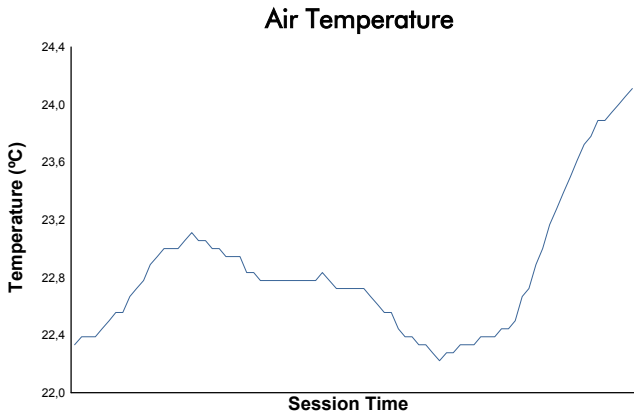

MLMC Collective Test Day
Portimao Round
Morning Test
Weather Report

Track Status: **WET**