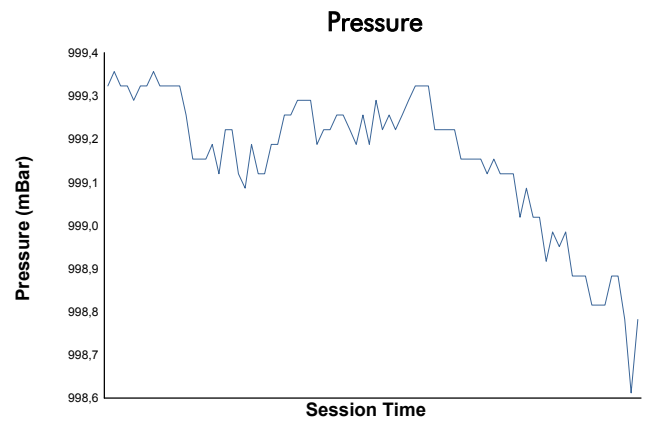

MLMC Collective Test Day
Portimao Round
Morning Test
Weather Report

Track Status: **WET**