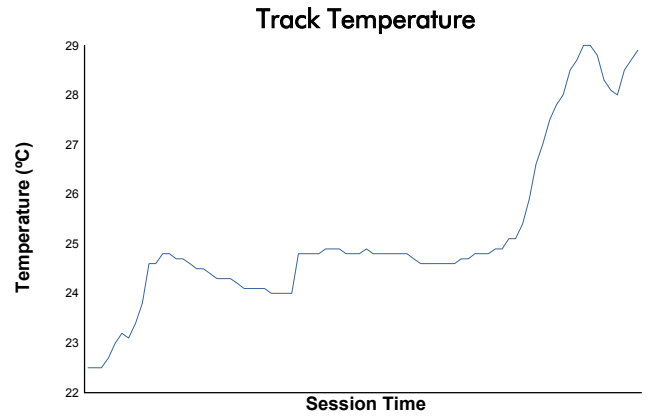

MLMC Collective Test Day
Portimao Round
Morning Test
Weather Report

Track Status: **WET**