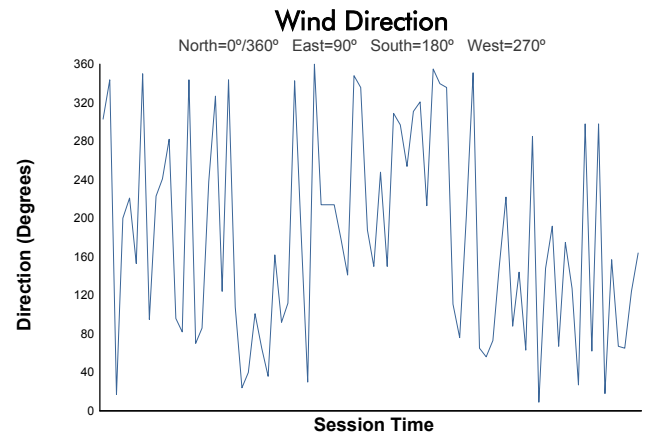

MLMC Collective Test Day
Portimao Round
Morning Test
Weather Report

Track Status: **WET**