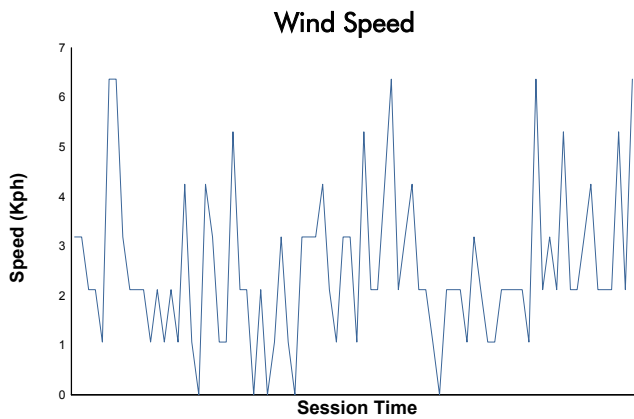

MLMC Collective Test Day
Portimao Round
Morning Test
Weather Report

Track Status: **WET**