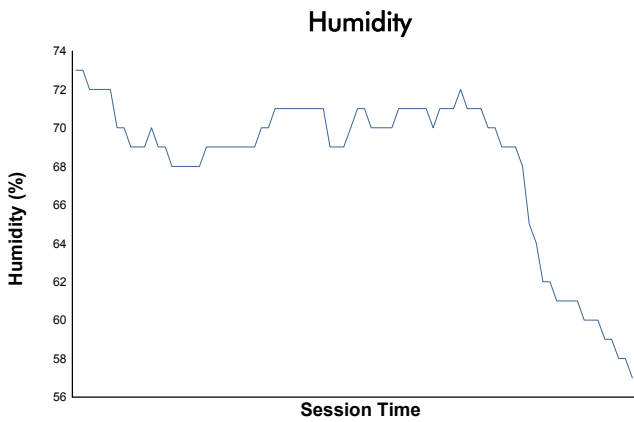

MLMC Collective Test Day
Portimao Round
Morning Test
Weather Report

Track Status: **WET**