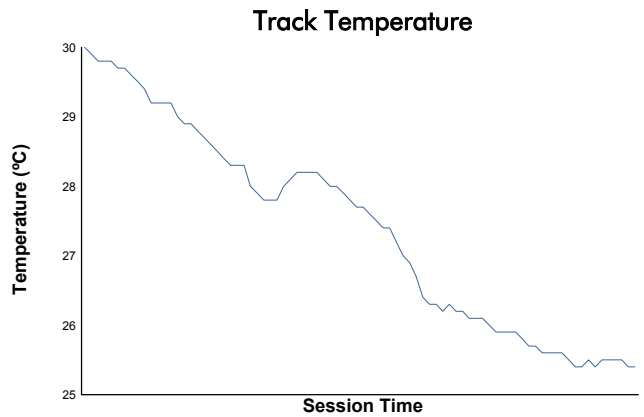

MLMC Collective Test Day
Portimao Round
Afternoon Test
Weather Report

Track Status: **WET**