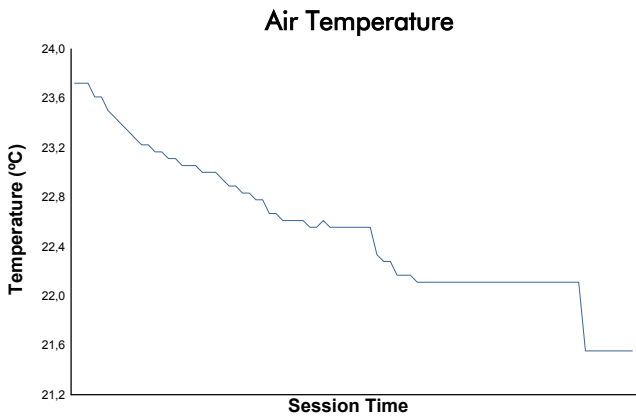

MLMC Collective Test Day
Portimao Round
Afternoon Test
Weather Report

Track Status: **WET**