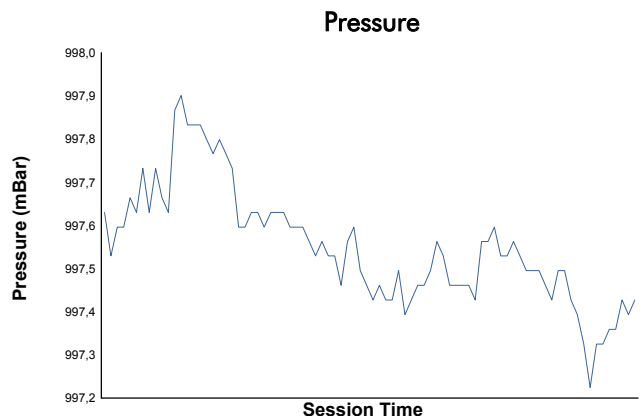

MLMC Collective Test Day
Portimao Round
Afternoon Test
Weather Report

Track Status: **WET**