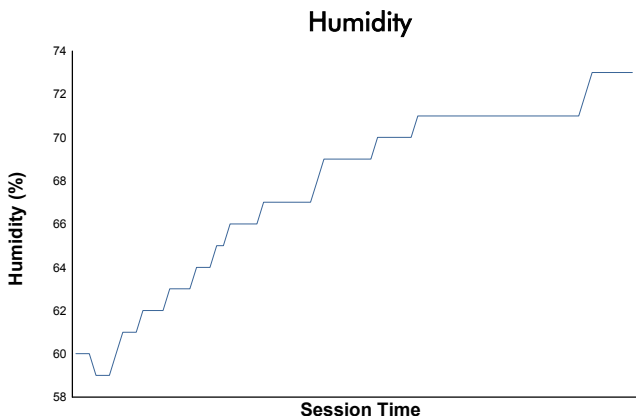

MLMC Collective Test Day
Portimao Round
Afternoon Test
Weather Report

Track Status: **WET**