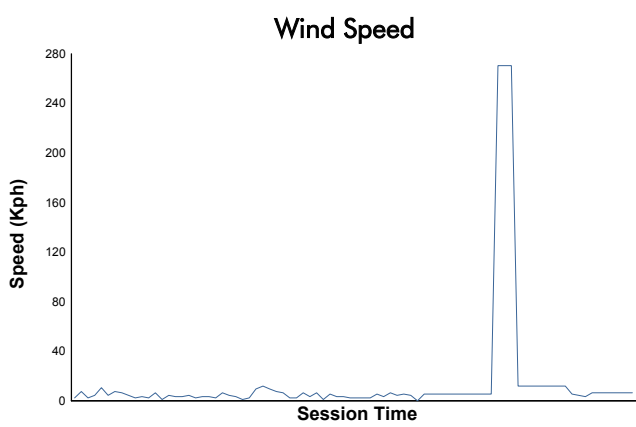

MLMC Collective Test Day
Portimao Round
Afternoon Test
Weather Report

Track Status: **WET**