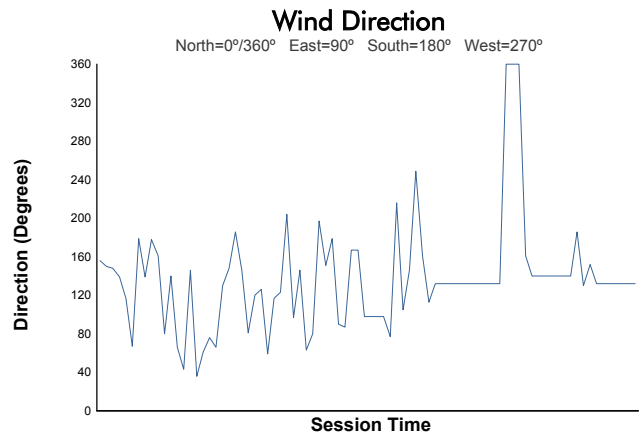

MLMC Collective Test Day
Portimao Round
Afternoon Test
Weather Report

Track Status: **WET**