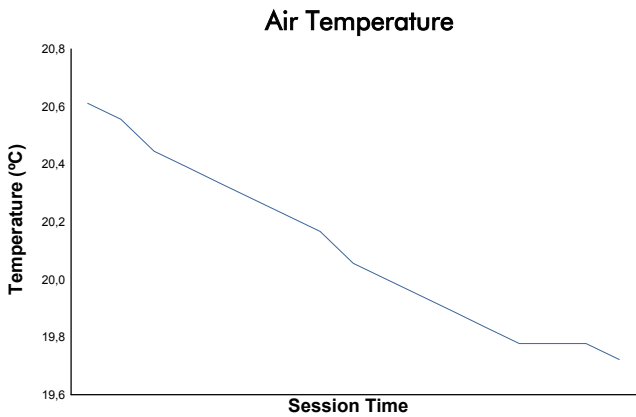

Michelin Le Mans Cup

Portimao Round

Qualifying Practice - GT3

Weather Report

Track Status: **WET**