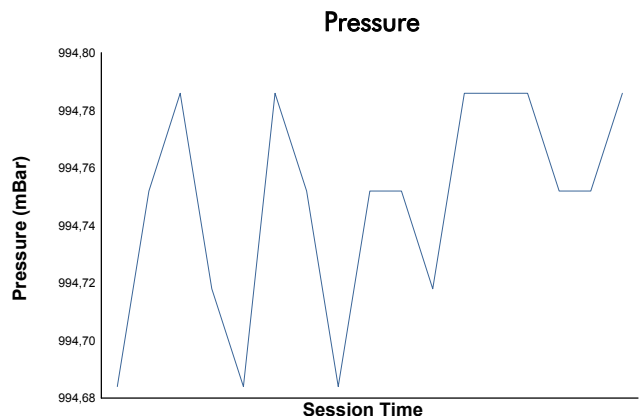

Michelin Le Mans Cup

Portimao Round

Qualifying Practice - GT3

Weather Report

Track Status: **WET**