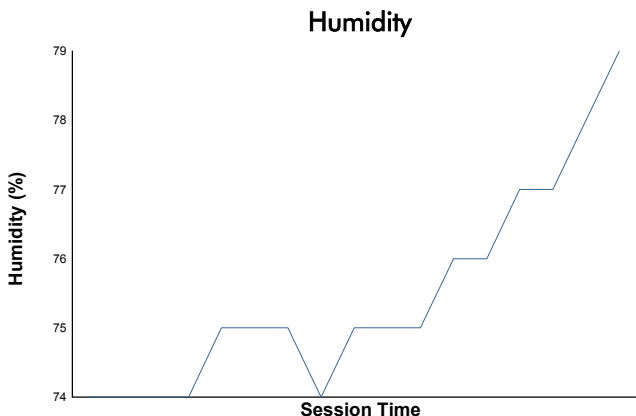

Michelin Le Mans Cup

Portimao Round

Qualifying Practice - GT3

Weather Report

Track Status: **WET**