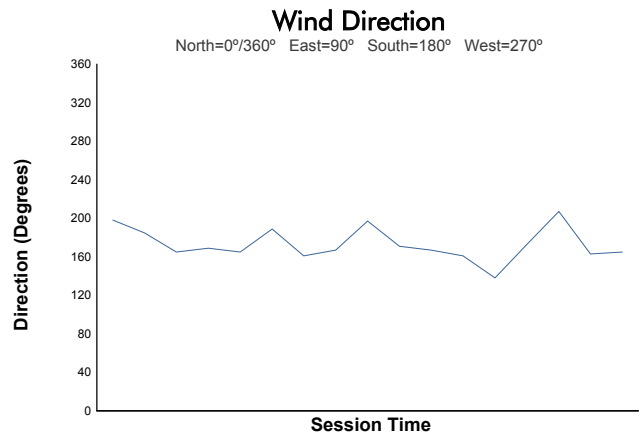

Michelin Le Mans Cup

Portimao Round

Qualifying Practice - GT3

Weather Report

Track Status: **WET**