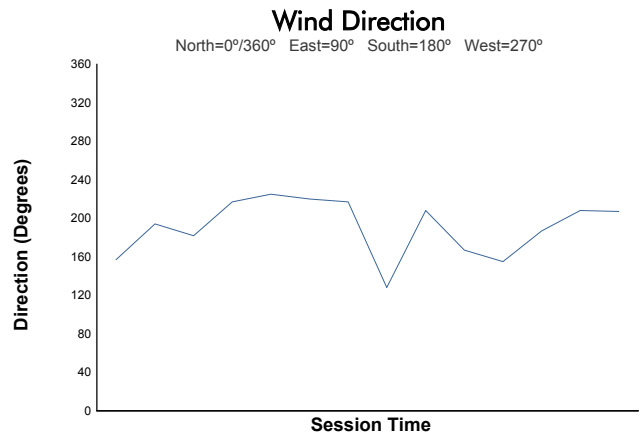

Michelin Le Mans Cup
Portimao Round
Qualifying Practice - LMP3
Weather Report

Track Status: **WET**