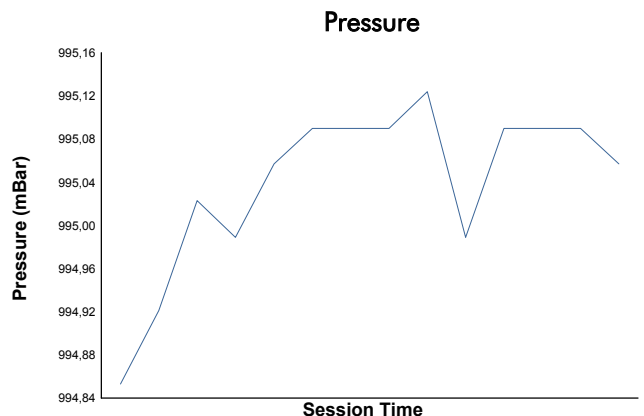

Michelin Le Mans Cup
Portimao Round
Qualifying Practice - LMP3
Weather Report

Track Status: **WET**