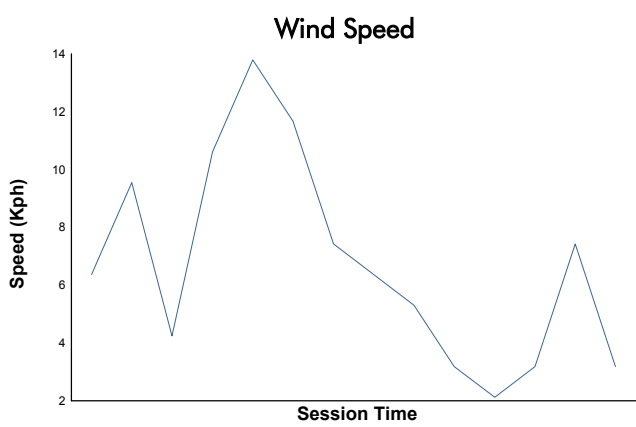

Michelin Le Mans Cup
Portimao Round
Qualifying Practice - LMP3
Weather Report

Track Status: **WET**