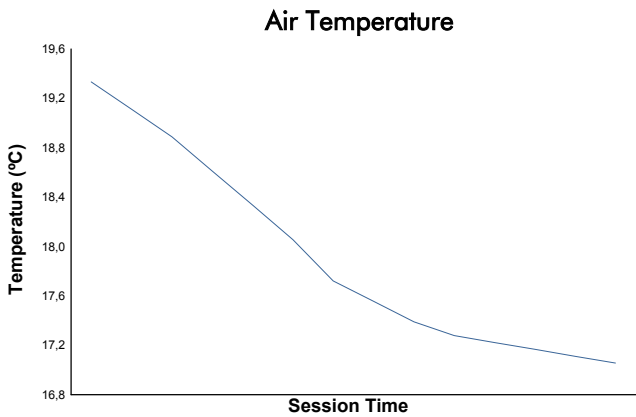

Michelin Le Mans Cup
Portimao Round
Qualifying Practice - LMP3
Weather Report

Track Status: **WET**