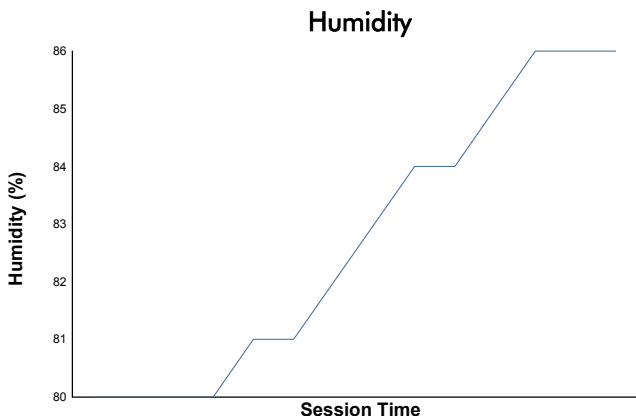

Michelin Le Mans Cup
Portimao Round
Qualifying Practice - LMP3
Weather Report

Track Status: **WET**