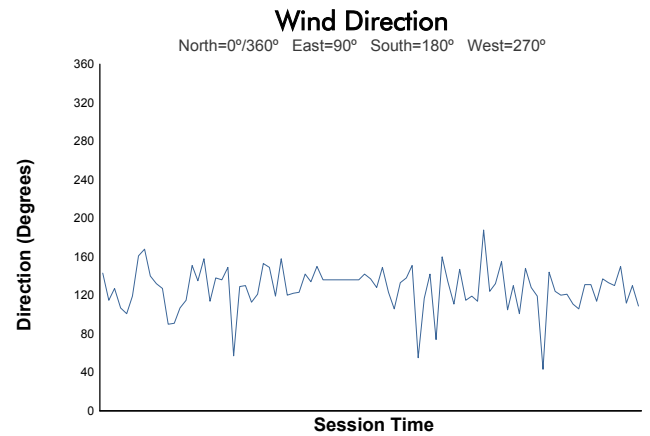

Michelin Le Mans Cup

Portimao Round Race

Weather Report

Track Status: **WET**