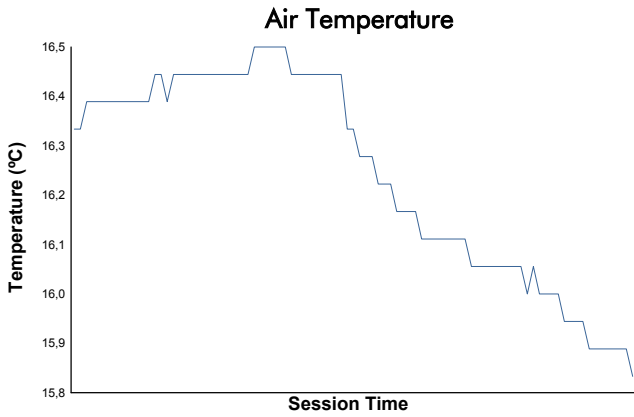

Michelin Le Mans Cup

Portimao Round Race

Weather Report

Track Status: **WET**