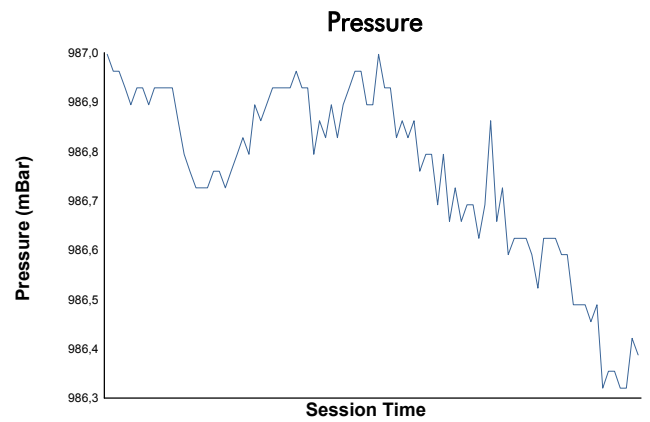

Michelin Le Mans Cup

Portimao Round Race

Weather Report

Track Status: **WET**