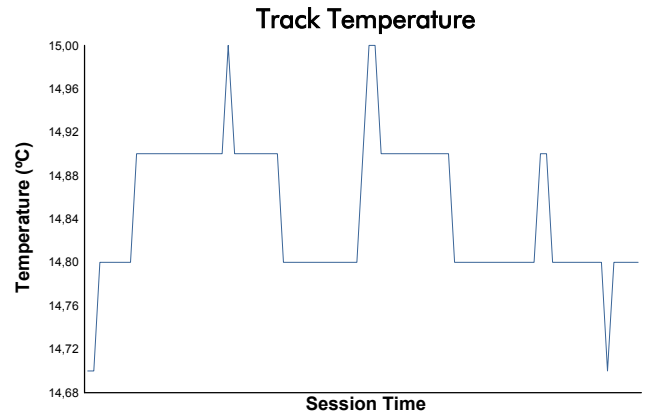

Michelin Le Mans Cup

Portimao Round Race

Weather Report

Track Status: **WET**