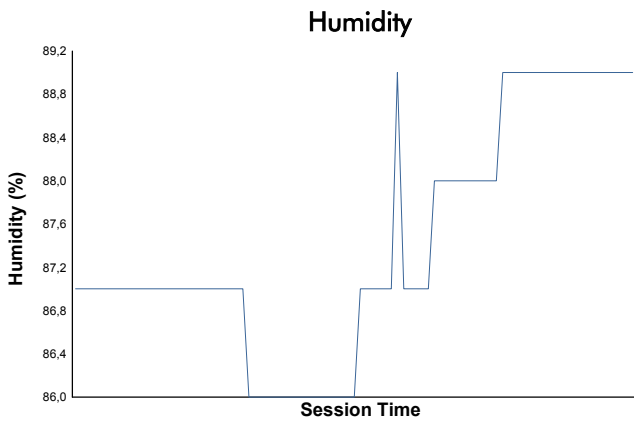

Michelin Le Mans Cup

Portimao Round Race

Weather Report

Track Status: **WET**