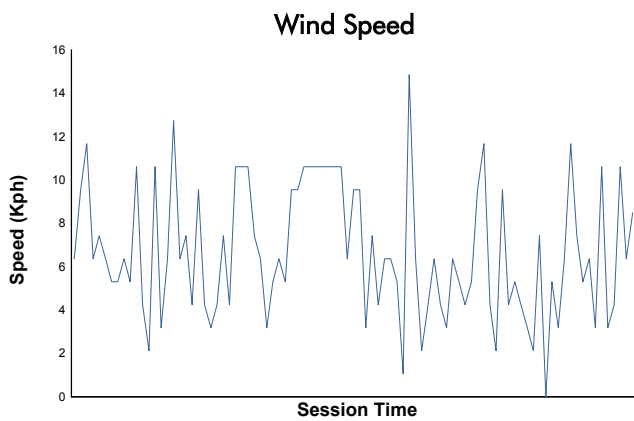

Michelin Le Mans Cup

Portimao Round Race

Weather Report

Track Status: **WET**