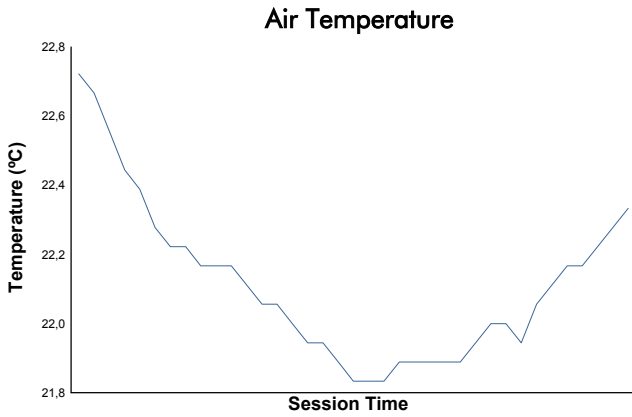

LE MANS CUP

Michelin Le Mans Cup
 Barcelona Round
 Bronze Driver Collective Test

Weather Report

Track Status: **DRY**