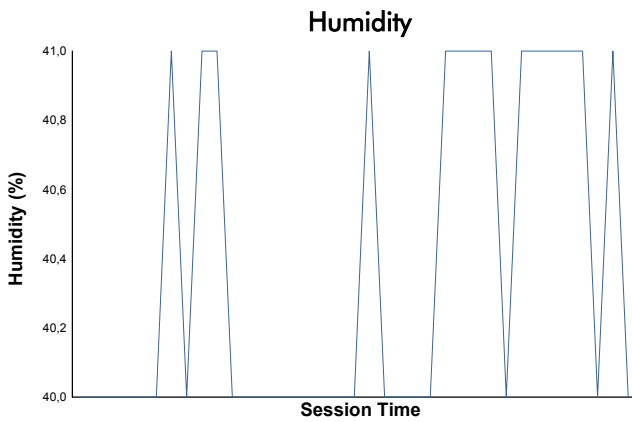

LE MANS CUP

Michelin Le Mans Cup
 Barcelona Round
 Bronze Driver Collective Test

Weather Report

Track Status: **DRY**