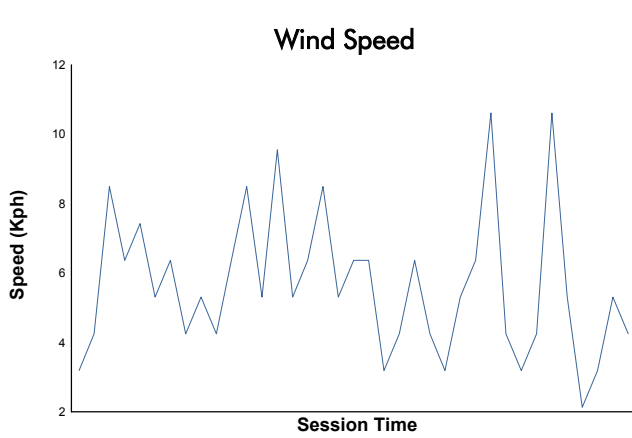

LE MANS CUP

Michelin Le Mans Cup
 Barcelona Round
 Bronze Driver Collective Test

Weather Report

Track Status: **DRY**