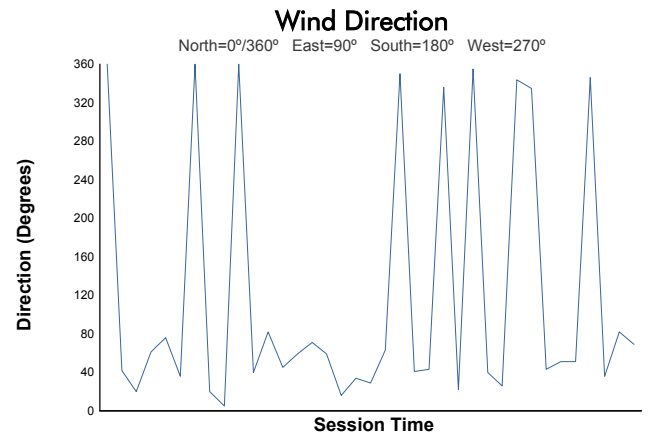

LE MANS CUP

Michelin Le Mans Cup
 Barcelona Round
 Bronze Driver Collective Test

Weather Report

Track Status: **DRY**