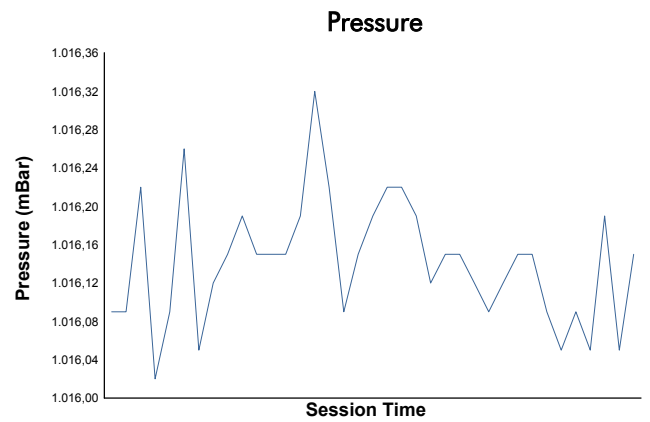

LE MANS CUP

Michelin Le Mans Cup
 Barcelona Round
 Bronze Driver Collective Test

Weather Report

Track Status: **DRY**