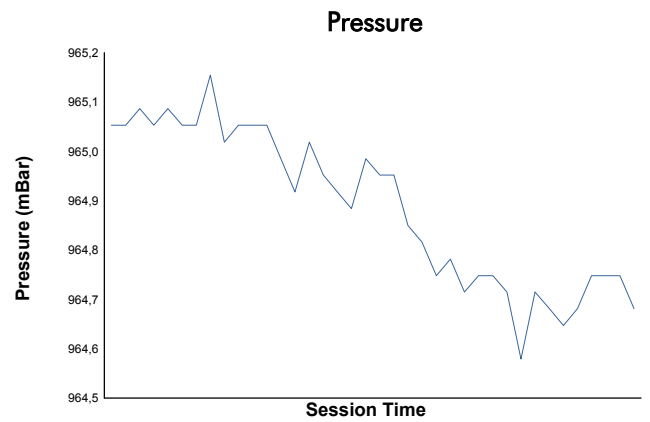

LE MANS CUP

Michelin Le Mans Cup
 Le Castellet Round
 Bronze Driver Collective Test

Weather Report

Track Status: **DRY**