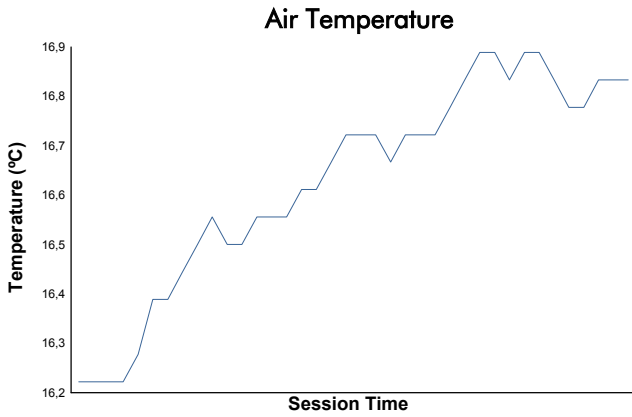

LE MANS CUP

Michelin Le Mans Cup
 Le Castellet Round
 Bronze Driver Collective Test

Weather Report

Track Status: **DRY**