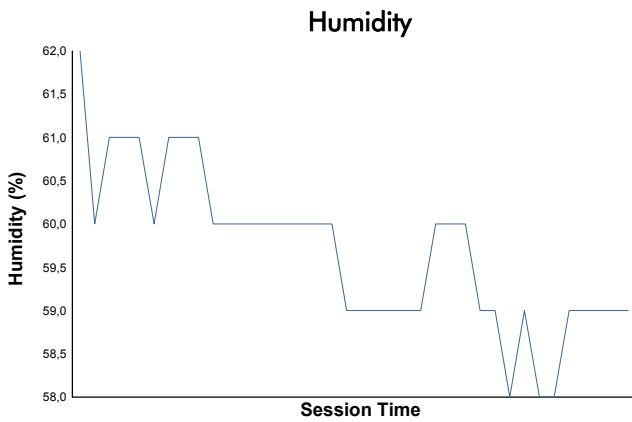

LE MANS CUP

Michelin Le Mans Cup
 Le Castellet Round
 Bronze Driver Collective Test

Weather Report

Track Status: **DRY**