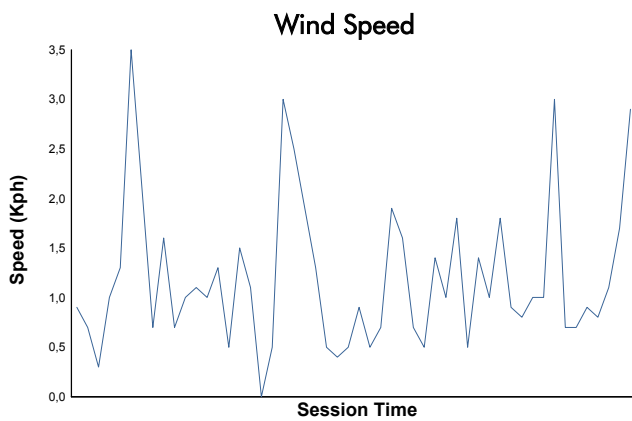

LE MANS CUP

MLMC Collective Test Day
Spa-Francorchamps Round
Morning Test

Weather Report

Track Status: **DRY**