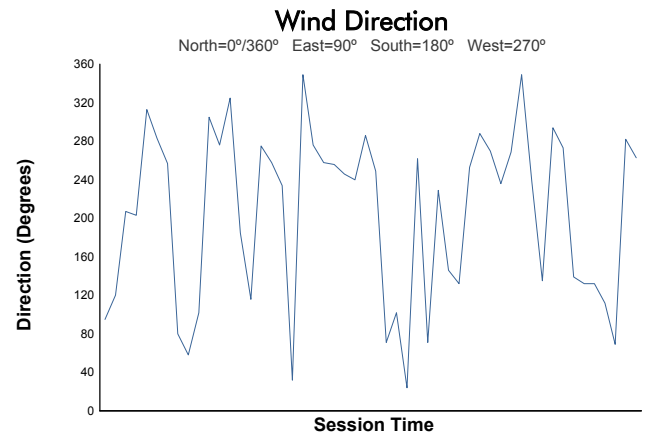

LE MANS CUP

MLMC Collective Test Day
Spa-Francorchamps Round
Morning Test

Weather Report

Track Status: **DRY**