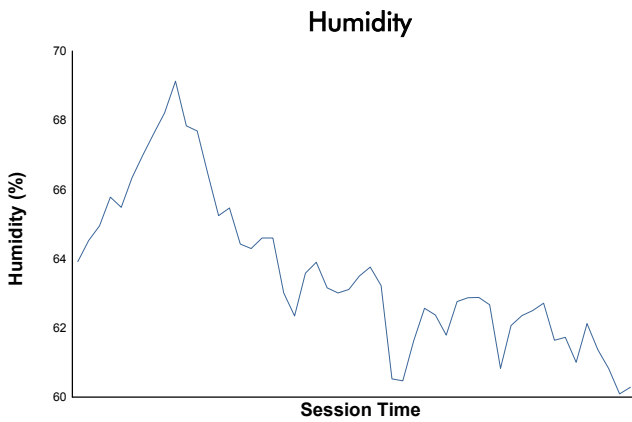

LE MANS CUP

MLMC Collective Test Day
Spa-Francorchamps Round
Morning Test

Weather Report

Track Status: **DRY**