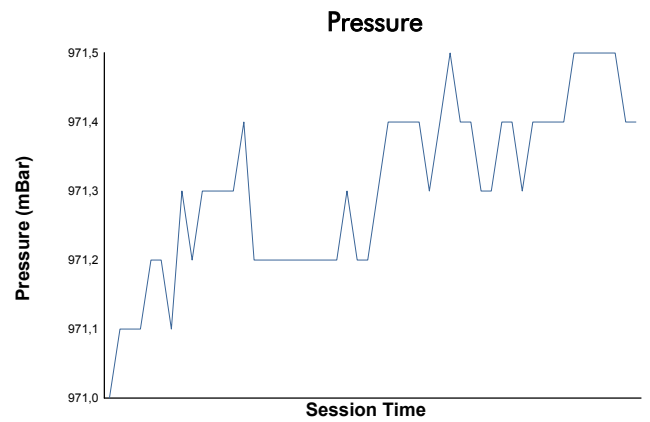

LE MANS CUP

MLMC Collective Test Day
Spa-Francorchamps Round
Morning Test

Weather Report

Track Status: **DRY**