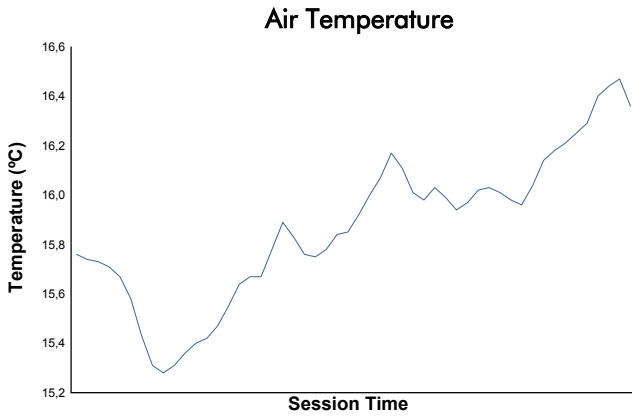

LE MANS CUP

MLMC Collective Test Day
Spa-Francorchamps Round
Morning Test

Weather Report

Track Status: **DRY**