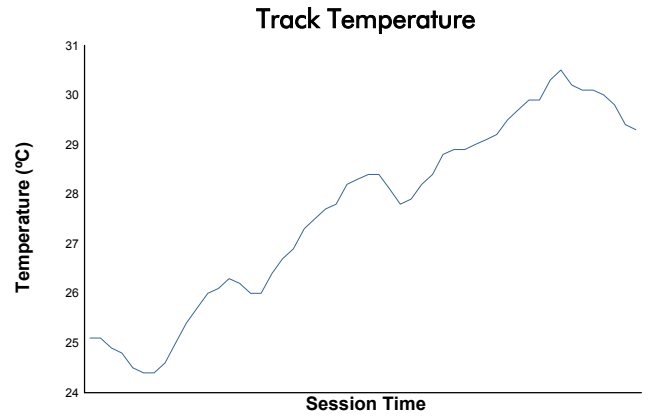

LE MANS CUP

MLMC Collective Test Day
Spa-Francorchamps Round
Morning Test

Weather Report

Track Status: **DRY**